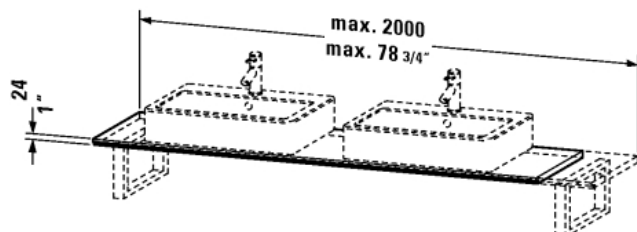

X-Large Console for above-counter basin and vanity basin # XL018C

| < 18 7/8" Inch > |

Console for above-counter basin and vanity basin	Dimension	Weight	Order number
1 console with two cut-outs, Width min. see ordering information, Width max. 78 3/4", price per section of 3 7/8", basic price until 31 1/2", for niche (alcove)			
Colors			
M03 Jade High Gloss Lacquer M10 Apricot Pearl High Gloss Lacquer M12 Brushed Oak (Real wood veneer) M13 American Walnut (Real wood veneer) M14 Terra (Decor) M18 White Matt M20 VSG Picto White M22 White High Gloss (Decor) M27 White Lilac High Gloss Lacquer M31 Pine Silver (Decor) M38 Dolomiti Grey High Gloss Lacquer M40 Black High Gloss Lacquer M43 Basalt Matt (Decor) M47 Stone Blue High Gloss Lacquer M49 Graphite Matt (Decor) M51 Pine Terra (Decor) M52 European Oak (Decor) M53 Chestnut Dark (Decor) M61 Olive Brown High Gloss Lacquer M69 Brushed Walnut (Real wood veneer) M71 Mediterranean Oak (Real wood veneer) M72 Brushed Dark Oak (Real wood veneer) M73 Ticino Cherry Tree (Decor) M79 Natural Walnut (Decor) M85 White High Gloss Lacquer M86 Cappuccino High Gloss Lacquer M87 White Lilac Satin Matt Lacquer M89 Flannel Grey High Gloss Lacquer M90 Flannel Grey Satin Matt Lacquer			
Variant			
	18 7/8" Inch		XL018C
Infobox			
Required specification for ordering:., - Width, - Dimension from console edge to the middle of the basin(s), - Exact position of low cabinets and console supports			
Suitable products			
Console support 1 console support-bracket, for installation beneath console 18 7/8" or 21 5/8" in depth, Grey, powder-coated, 1 5/8" x 16 3/4" Inch	1 5/8" x 16 3/4" Inch		UV9902
1 console support-towel rail, for installation beneath console 18 7/8" in depth, Chrome, 1 5/8" x 17 7/8" Inch	1 5/8" x 17 7/8" Inch		UV9917
Console support 3 7/8" wall installation 1 console support (depth without pin), for installation beneath console 18 7/8" or 21 5/8" in depth, Grey, powder-coated, 3 1/2" x 16 1/2" Inch	3 1/2" x 16 1/2" Inch		UV9926