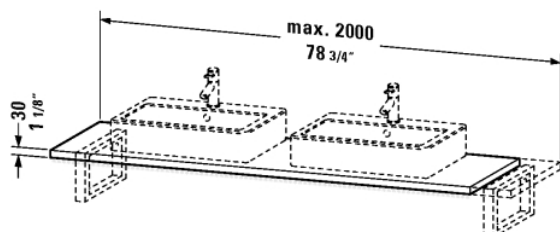

**Vero Console for above-counter basin and vanity basin # VE099C**

| &lt; 21 5/8" Inch &gt; |

Console for above-counter basin and vanity basin	Dimension	Weight	Order number
cIAPMO®ELECTRICAL, 1 console with two cut-outs, incl. LED-lighting, 1 switch located on right below the console, Width min. see ordering information, Width max. 78 3/4", price per section of 3 7/8", basic price until 31 1/2"			
<b>Colors</b>			
M03 Jade High Gloss Lacquer M10 Apricot Pearl High Gloss Lacquer M12 Brushed Oak (Real wood veneer) M13 American Walnut (Real wood veneer) M14 Terra (Decor) M18 White Matt M20 VSG Picto White M22 White High Gloss (Decor) M27 White Lilac High Gloss Lacquer M31 Pine Silver (Decor) M38 Dolomiti Grey High Gloss Lacquer M40 Black High Gloss Lacquer M43 Basalt Matt (Decor) M47 Stone Blue High Gloss Lacquer M49 Graphite Matt (Decor) M51 Pine Terra (Decor) M52 European Oak (Decor) M53 Chestnut Dark (Decor) M61 Olive Brown High Gloss Lacquer M69 Brushed Walnut (Real wood veneer) M71 Mediterranean Oak (Real wood veneer) M72 Brushed Dark Oak (Real wood veneer) M73 Ticino Cherry Tree (Decor) M79 Natural Walnut (Decor) M85 White High Gloss Lacquer M86 Cappuccino High Gloss Lacquer M87 White Lilac Satin Matt Lacquer M89 Flannel Grey High Gloss Lacquer M90 Flannel Grey Satin Matt Lacquer			
<b>Variant</b>			
	21 5/8" Inch		VE099C
<b>Infobox</b>			
Console may be ordered without cut-out, must specify when ordering			
<b>Suitable products</b>			
Console support 1 console support-bracket, for installation beneath console 18 7/8" or 21 5/8" in depth, Grey, powder-coated, 1 5/8" x 16 3/4" Inch	1 5/8" x 16 3/4" Inch		UV9902
Console support 1 console support-towel rail, for installation beneath console 21 5/8" in depth, Chrome, 1 5/8" x 18 7/8" Inch	1 5/8" x 18 7/8" Inch		UV9903
Console support 3 7/8" wall installation 1 console support (depth without pin), for installation beneath console 18 7/8" or 21 5/8" in depth, Grey, powder-coated, 3 1/2" x 16 1/2" Inch	3 1/2" x 16 1/2" Inch		UV9926