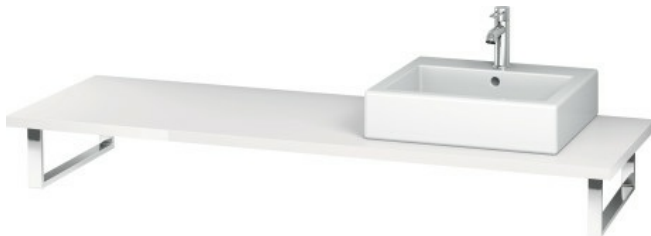

**L-Cube Console for above-counter basin and vanity basin # LC096C**

|< 21 5/8" Inch >|

Console for above-counter basin and vanity basin	Dimension	Weight	Order number
1 console with one cut-out, Width min. see ordering information, Width max. 78 3/4", price per section of 3 7/8", basic price until 31 1/2"			
<b>Colors</b>			
M03 Jade High Gloss Lacquer M10 Apricot Pearl High Gloss Lacquer M12 Brushed Oak (Real wood veneer) M13 American Walnut (Real wood veneer) M14 Terra (Decor) M18 White Matt M20 VSG Picto White M22 White High Gloss (Decor) M27 White Lilac High Gloss Lacquer M31 Pine Silver (Decor) M38 Dolomiti Grey High Gloss Lacquer M40 Black High Gloss Lacquer M43 Basalt Matt (Decor) M47 Stone Blue High Gloss Lacquer M49 Graphite Matt (Decor) M51 Pine Terra (Decor) M52 European Oak (Decor) M53 Chestnut Dark (Decor) M61 Olive Brown High Gloss Lacquer M69 Brushed Walnut (Real wood veneer) M71 Mediterranean Oak (Real wood veneer) M72 Brushed Dark Oak (Real wood veneer) M73 Ticino Cherry Tree (Decor) M79 Natural Walnut (Decor) M85 White High Gloss Lacquer M86 Cappuccino High Gloss Lacquer M87 White Lilac Satin Matt Lacquer M89 Flannel Grey High Gloss Lacquer M90 Flannel Grey Satin Matt Lacquer			
<b>Variant</b>			
	21 5/8" Inch		LC096C
<b>Infobox</b>			
Console may be ordered without cut-out, must specify when ordering, Console less than 31 1/2", may be possible on request			
<b>Suitable products</b>			
Console support 1 console support-bracket, for installation beneath console 18 7/8" or 21 5/8" in depth, Grey, powder-coated, 1 5/8" x 16 3/4" Inch	1 5/8" x 16 3/4" Inch		UV9902
Console support 1 console support-towel rail, for installation beneath console 21 5/8" in depth, Chrome, 1 5/8" x 18 7/8" Inch	1 5/8" x 18 7/8" Inch		UV9903
Console support 3 7/8" wall installation 1 console support (depth without pin), for installation beneath console 18 7/8" or 21 5/8" in depth, Grey, powder-coated, 3 1/2" x 16 1/2" Inch	3 1/2" x 16 1/2" Inch		UV9926