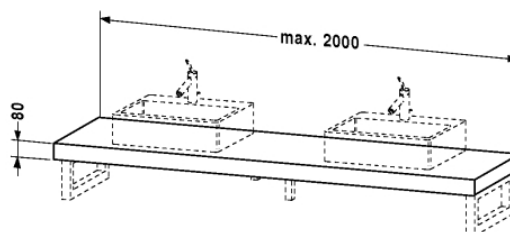

Fogo Console for above-counter basin # F0079C

| < 21 5/8" Inch > |

Console for above-counter basin	Dimension	Weight	Order number
1 console with two cut-outs, Width min. see ordering information, Width max. 78 3/4", price per section of 3 7/8", basic price until 31 1/2", for vanity basin and washbowl			
Colors			
M03 Jade High Gloss Lacquer M10 Apricot Pearl High Gloss Lacquer M12 Brushed Oak (Real wood veneer) M13 American Walnut (Real wood veneer) M14 Terra (Decor) M18 White Matt M20 VSG Picto White M22 White High Gloss (Decor) M27 White Lilac High Gloss Lacquer M31 Pine Silver (Decor) M38 Dolomiti Grey High Gloss Lacquer M40 Black High Gloss Lacquer M43 Basalt Matt (Decor) M47 Stone Blue High Gloss Lacquer M49 Graphite Matt (Decor) M51 Pine Terra (Decor) M52 European Oak (Decor) M53 Chestnut Dark (Decor) M61 Olive Brown High Gloss Lacquer M69 Brushed Walnut (Real wood veneer) M71 Mediterranean Oak (Real wood veneer) M72 Brushed Dark Oak (Real wood veneer) M73 Ticino Cherry Tree (Decor) M79 Natural Walnut (Decor) M85 White High Gloss Lacquer M86 Cappuccino High Gloss Lacquer M87 White Lilac Satin Matt Lacquer M89 Flannel Grey High Gloss Lacquer M90 Flannel Grey Satin Matt Lacquer			
Variant			
	21 5/8" Inch		F0079C
Suitable products			
Towel rail under consoles, square tube, Chrome, 1/2", 19 5/8" Inch	19 5/8" Inch		UV9983
Towel rail under consoles, square tube, Chrome, 1/2", 39 3/8" Inch	39 3/8" Inch		UV9984
Towel rail under consoles, under trims, square tube, Chrome, 1/2", 19 5/8" Inch	19 5/8" Inch		UV9985
Towel rail under consoles, under trims, square tube, Chrome, 1/2", 39 3/8" Inch	39 3/8" Inch		UV9986
Console support 1 console support-bracket, for installation beneath console 18 7/8" or 21 5/8" in depth, Grey, powder-coated, 1 5/8" x 16 3/4" Inch	1 5/8" x 16 3/4" Inch		UV9902