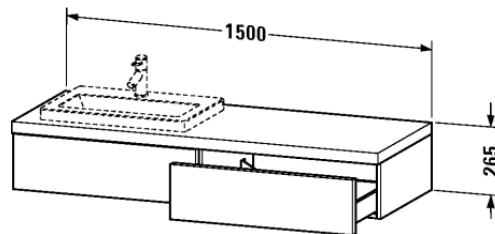

Delos Console including drawer for vanity basin # DL6891 L/R

|< 59" Inch >|

Console including drawer for vanity basin	Dimension	Weight	Order number
countertop including one cut-out, 1 drawer beneath console, 1 cover beneath console, 3 console supports			
Colors			
M03 Jade High Gloss Lacquer M10 Apricot Pearl High Gloss Lacquer M12 Brushed Oak (Real wood veneer) M13 American Walnut (Real wood veneer) M14 Terra (Decor) M18 White Matt M20 VSG Picto White M22 White High Gloss (Decor) M27 White Lilac High Gloss Lacquer M31 Pine Silver (Decor) M38 Dolomiti Grey High Gloss Lacquer M40 Black High Gloss Lacquer M43 Basalt Matt (Decor) M47 Stone Blue High Gloss Lacquer M49 Graphite Matt (Decor) M51 Pine Terra (Decor) M52 European Oak (Decor) M53 Chestnut Dark (Decor) M61 Olive Brown High Gloss Lacquer M69 Brushed Walnut (Real wood veneer) M71 Mediterranean Oak (Real wood veneer) M72 Brushed Dark Oak (Real wood veneer) M73 Ticino Cherry Tree (Decor) M79 Natural Walnut (Decor) M85 White High Gloss Lacquer M86 Cappuccino High Gloss Lacquer M87 White Lilac Satin Matt Lacquer M89 Flannel Grey High Gloss Lacquer M90 Flannel Grey Satin Matt Lacquer			
Variant			
	59" x 22 1/4" Inch		DL6891 L/R
Infobox			
Space saving siphon # 005076 is recommended, Interior modules can not be retrofitted, are factory installed and must be requested upon ordering, Required specification for ordering:., - L/R = Washbasin left or right possible, - Interior module yes or no, - Walnut-77 or Maple-78			
Additional modules Interior system in maple or walnut solid wood, for cabinet widths 29 1/2" without siphon cut-out	29 1/2" Inch		UV9938
Suitable products			
Above-counter basin ground, without overflow, with tap platform, hardware included, 19 5/8" x 19 5/8" Inch	19 5/8" x 19 5/8" Inch		032050
Above-counter basin ground, with overflow, with tap platform, hardware included, wall-mounted, 16 1/2" x 16 1/2" Inch	16 1/2" x 16 1/2" Inch		032042