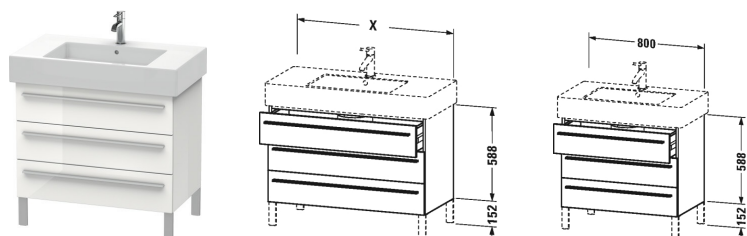

X-Large Vanity unit floor-standing # XL6553

| < 800 millimetre > |

Vanity unit floor-standing	Dimension	Weight	Order number
3 drawers, upper drawer including cut-out for siphon and siphon cover, for Vero # 032985 (not ground)			
Colors			
M03 Jade High Gloss Lacquer M10 Apricot Pearl High Gloss Lacquer M12 Brushed Oak Real wood veneer M13 American Walnut Real wood veneer M14 Terra Decor M18 White Matt Decor M20 Apricot Pearl Satin Matt Lacquer M22 White High Gloss Decor M26 American Cherry Tree Real wood veneer M27 White Lilac High Gloss Lacquer M31 Pine Silver Decor M38 Dolomiti Grey High Gloss Lacquer M40 Black High Gloss Lacquer M43 Balsat Matt Decor M47 Stone Blue High Gloss Lacquer M49 Graphite Matt Decor M51 Pine Terra Decor M52 European Oak Decor M53 Chestnut Dark Decor M61 Olive Brown High Gloss Lacquer M69 Brushed Walnut Real wood veneer M71 Mediterranean Oak Real wood veneer M72 Brushed Dark Oak Real wood veneer M73 Ticino Cherry Tree Decor M79 Natural Walnut Decor M85 White High Gloss Lacquer M86 Cappuccino High Gloss Lacquer M87 White Lilac Satin Matt Lacquer M89 Flannel Grey High Gloss Lacquer M90 Flannel Grey Satin Matt Lacquer			
Variant			
	800 x 470 millimetre		XL6553
Infobox			
Legs not included in delivery, please order separately, Legs # UV 9991, UV 9992 are recommended			
Suitable products			
Plinth leg Aluminium matt, 2 pieces, 44 x 10 millimetre	44 x 10 millimetre		UV9991
Plinth leg Aluminium matt, 4 pieces, 44 x 10 millimetre	44 x 10 millimetre		UV9992
Washbasin, furniture washbasin with tap platform, 850 x 490 millimetre	850 x 490 millimetre		032985

All drawings contain the necessary measurements which are subject to standard tolerances. They are stated in mm and are non-binding. Exact measurements, in particular for customised installation scenarios, can only be taken from the finished ceramic piece.