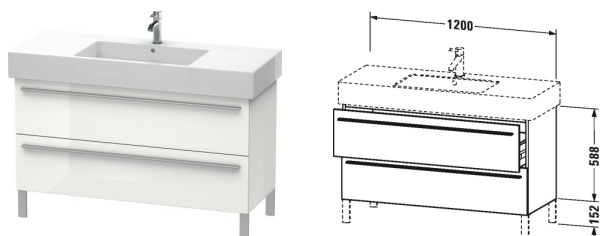

## X-Large Vanity unit floor-standing # XL6545

|< 1200 millimetre >|

Vanity unit floor-standing	Dimension	Weight	Order number
2 pull-out compartments, upper pull-out compartment including cut-out for siphon and siphon cover, for Vero # 032912 (not ground)			
<b>Colors</b>			
M03 Jade High Gloss Lacquer M10 Apricot Pearl High Gloss Lacquer M12 Brushed Oak Real wood veneer M13 American Walnut Real wood veneer M14 Terra Decor M18 White Matt Decor M20 Apricot Pearl Satin Matt Lacquer M22 White High Gloss Decor M26 American Cherry Tree Real wood veneer M27 White Lilac High Gloss Lacquer M31 Pine Silver Decor M38 Dolomiti Grey High Gloss Lacquer M40 Black High Gloss Lacquer M43 Balsat Matt Decor M47 Stone Blue High Gloss Lacquer M49 Graphite Matt Decor M51 Pine Terra Decor M52 European Oak Decor M53 Chestnut Dark Decor M61 Olive Brown High Gloss Lacquer M69 Brushed Walnut Real wood veneer M71 Mediterranean Oak Real wood veneer M72 Brushed Dark Oak Real wood veneer M73 Ticino Cherry Tree Decor M79 Natural Walnut Decor M85 White High Gloss Lacquer M86 Cappuccino High Gloss Lacquer M87 White Lilac Satin Matt Lacquer M89 Flannel Grey High Gloss Lacquer M90 Flannel Grey Satin Matt Lacquer			
<b>Variant</b>			
	1200 x 470 millimetre		XL6545
<b>Infobox</b>			
Legs not included in delivery, please order separately, Legs # UV 9991, UV 9992 are recommended			
<b>Suitable products</b>			
Plinth leg Aluminium matt, 2 pieces, 44 x 10 millimetre	44 x 10 millimetre		UV9991
Plinth leg Aluminium matt, 4 pieces, 44 x 10 millimetre	44 x 10 millimetre		UV9992
Washbasin, furniture washbasin with tap platform, 1250 x 490 millimetre	1250 x 490 millimetre		032912

All drawings contain the necessary measurements which are subject to standard tolerances. They are stated in mm and are non-binding. Exact measurements, in particular for customised installation scenarios, can only be taken from the finished ceramic piece.