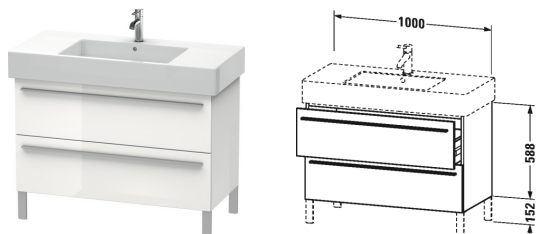

## X-Large Vanity unit floor-standing # XL6544

|< 1000 millimetre >|

Vanity unit floor-standing	Dimension	Weight	Order number
2 pull-out compartments, upper pull-out compartment including cut-out for siphon and siphon cover, for Vero # 032910 (not ground)			
<b>Colors</b>			
M03 Jade High Gloss Lacquer M10 Apricot Pearl High Gloss Lacquer M12 Brushed Oak Real wood veneer M13 American Walnut Real wood veneer M14 Terra Decor M18 White Matt Decor M20 Apricot Pearl Satin Matt Lacquer M22 White High Gloss Decor M26 American Cherry Tree Real wood veneer M27 White Lilac High Gloss Lacquer M31 Pine Silver Decor M38 Dolomiti Grey High Gloss Lacquer M40 Black High Gloss Lacquer M43 Balsat Matt Decor M47 Stone Blue High Gloss Lacquer M49 Graphite Matt Decor M51 Pine Terra Decor M52 European Oak Decor M53 Chestnut Dark Decor M61 Olive Brown High Gloss Lacquer M69 Brushed Walnut Real wood veneer M71 Mediterranean Oak Real wood veneer M72 Brushed Dark Oak Real wood veneer M73 Ticino Cherry Tree Decor M79 Natural Walnut Decor M85 White High Gloss Lacquer M86 Cappuccino High Gloss Lacquer M87 White Lilac Satin Matt Lacquer M89 Flannel Grey High Gloss Lacquer M90 Flannel Grey Satin Matt Lacquer			
<b>Variant</b>			
	1000 x 470 millimetre		XL6544
<b>Infobox</b>			
Legs not included in delivery, please order separately, Legs # UV 9991, UV 9992 are recommended			
<b>Suitable products</b>			
Plinth leg Aluminium matt, 2 pieces, 44 x 10 millimetre	44 x 10 millimetre		UV9991
Plinth leg Aluminium matt, 4 pieces, 44 x 10 millimetre	44 x 10 millimetre		UV9992
Washbasin, furniture washbasin with tap platform, 1050 x 490 millimetre	1050 x 490 millimetre		032910

All drawings contain the necessary measurements which are subject to standard tolerances. They are stated in mm and are non-binding. Exact measurements, in particular for customised installation scenarios, can only be taken from the finished ceramic piece.