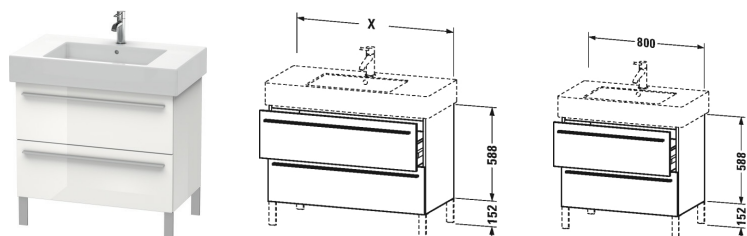

X-Large Vanity unit floor-standing # XL6543

| < 800 millimetre > |

Vanity unit floor-standing	Dimension	Weight	Order number
2 pull-out compartments, upper pull-out compartment including cut-out for siphon and siphon cover, for Vero # 032985 (not ground)			
Colors			
M03 Jade High Gloss Lacquer M10 Apricot Pearl High Gloss Lacquer M12 Brushed Oak Real wood veneer M13 American Walnut Real wood veneer M14 Terra Decor M18 White Matt Decor M20 Apricot Pearl Satin Matt Lacquer M22 White High Gloss Decor M26 American Cherry Tree Real wood veneer M27 White Lilac High Gloss Lacquer M31 Pine Silver Decor M38 Dolomiti Grey High Gloss Lacquer M40 Black High Gloss Lacquer M43 Balsat Matt Decor M47 Stone Blue High Gloss Lacquer M49 Graphite Matt Decor M51 Pine Terra Decor M52 European Oak Decor M53 Chestnut Dark Decor M61 Olive Brown High Gloss Lacquer M69 Brushed Walnut Real wood veneer M71 Mediterranean Oak Real wood veneer M72 Brushed Dark Oak Real wood veneer M73 Ticino Cherry Tree Decor M79 Natural Walnut Decor M85 White High Gloss Lacquer M86 Cappuccino High Gloss Lacquer M87 White Lilac Satin Matt Lacquer M89 Flannel Grey High Gloss Lacquer M90 Flannel Grey Satin Matt Lacquer			
Variant			
	800 x 470 millimetre		XL6543
Infobox			
Legs not included in delivery, please order separately, Legs # UV 9991, UV 9992 are recommended			
Suitable products			
Plinth leg Aluminium matt, 2 pieces, 44 x 10 millimetre	44 x 10 millimetre		UV9991
Plinth leg Aluminium matt, 4 pieces, 44 x 10 millimetre	44 x 10 millimetre		UV9992
Washbasin, furniture washbasin with tap platform, 850 x 490 millimetre	850 x 490 millimetre		032985

All drawings contain the necessary measurements which are subject to standard tolerances. They are stated in mm and are non-binding. Exact measurements, in particular for customised installation scenarios, can only be taken from the finished ceramic piece.