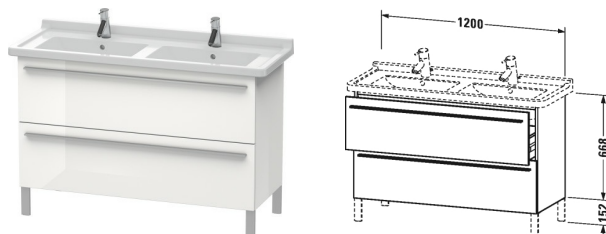

X-Large Vanity unit floor-standing # XL6538

| < 1200 millimetre > |

Vanity unit floor-standing	Dimension	Weight	Order number
2 pull-out compartments, upper pull-out compartment including cut-out for siphon and siphon cover, for Starck 3 # 033213			
Colors			
M03 Jade High Gloss Lacquer M10 Apricot Pearl High Gloss Lacquer M12 Brushed Oak Real wood veneer M13 American Walnut Real wood veneer M14 Terra Decor M18 White Matt Decor M20 Apricot Pearl Satin Matt Lacquer M22 White High Gloss Decor M26 American Cherry Tree Real wood veneer M27 White Lilac High Gloss Lacquer M31 Pine Silver Decor M38 Dolomiti Grey High Gloss Lacquer M40 Black High Gloss Lacquer M43 Balsat Matt Decor M47 Stone Blue High Gloss Lacquer M49 Graphite Matt Decor M51 Pine Terra Decor M52 European Oak Decor M53 Chestnut Dark Decor M61 Olive Brown High Gloss Lacquer M69 Brushed Walnut Real wood veneer M71 Mediterranean Oak Real wood veneer M72 Brushed Dark Oak Real wood veneer M73 Ticino Cherry Tree Decor M79 Natural Walnut Decor M85 White High Gloss Lacquer M86 Cappuccino High Gloss Lacquer M87 White Lilac Satin Matt Lacquer M89 Flannel Grey High Gloss Lacquer M90 Flannel Grey Satin Matt Lacquer			
Variant			
	1200 x 470 millimetre		XL6538
Infobox			
Legs not included in delivery, please order separately, Legs # UV 9991, UV 9992 are recommended			
Suitable products			
Plinth leg Aluminium matt, 2 pieces, 44 x 10 millimetre	44 x 10 millimetre		UV9991
Plinth leg Aluminium matt, 4 pieces, 44 x 10 millimetre	44 x 10 millimetre		UV9992
Double washbasin, double furniture washbasin with overflow, with tap platform, 1300 x 485 millimetre	1300 x 485 millimetre		033213

All drawings contain the necessary measurements which are subject to standard tolerances. They are stated in mm and are non-binding. Exact measurements, in particular for customised installation scenarios, can only be taken from the finished ceramic piece.