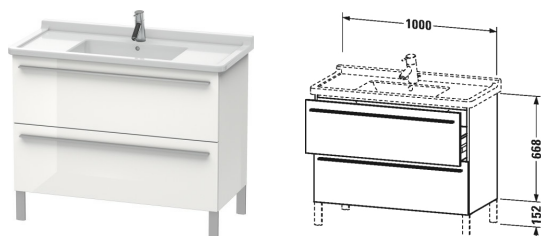

## X-Large Vanity unit floor-standing # XL6537

|< 1000 millimetre >|

Vanity unit floor-standing	Dimension	Weight	Order number
2 pull-out compartments, upper pull-out compartment including cut-out for siphon and siphon cover, for Starck 3 # 030410			
<b>Colors</b>			
M03 Jade High Gloss Lacquer M10 Apricot Pearl High Gloss Lacquer M12 Brushed Oak Real wood veneer M13 American Walnut Real wood veneer M14 Terra Decor M18 White Matt Decor M20 Apricot Pearl Satin Matt Lacquer M22 White High Gloss Decor M26 American Cherry Tree Real wood veneer M27 White Lilac High Gloss Lacquer M31 Pine Silver Decor M38 Dolomiti Grey High Gloss Lacquer M40 Black High Gloss Lacquer M43 Balsat Matt Decor M47 Stone Blue High Gloss Lacquer M49 Graphite Matt Decor M51 Pine Terra Decor M52 European Oak Decor M53 Chestnut Dark Decor M61 Olive Brown High Gloss Lacquer M69 Brushed Walnut Real wood veneer M71 Mediterranean Oak Real wood veneer M72 Brushed Dark Oak Real wood veneer M73 Ticino Cherry Tree Decor M79 Natural Walnut Decor M85 White High Gloss Lacquer M86 Cappuccino High Gloss Lacquer M87 White Lilac Satin Matt Lacquer M89 Flannel Grey High Gloss Lacquer M90 Flannel Grey Satin Matt Lacquer			
<b>Variant</b>			
	1000 x 470 millimetre		XL6537
<b>Infobox</b>			
Legs not included in delivery, please order separately, Legs # UV 9991, UV 9992 are recommended			
<b>Suitable products</b>			
Plinth leg Aluminium matt, 2 pieces, 44 x 10 millimetre	44 x 10 millimetre		UV9991
Plinth leg Aluminium matt, 4 pieces, 44 x 10 millimetre	44 x 10 millimetre		UV9992
Washbasin, furniture washbasin with tap platform, 1050 x 485 millimetre	1050 x 485 millimetre		030410

All drawings contain the necessary measurements which are subject to standard tolerances. They are stated in mm and are non-binding. Exact measurements, in particular for customised installation scenarios, can only be taken from the finished ceramic piece.