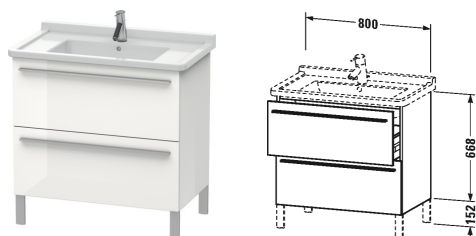

## X-Large Vanity unit wall-mounted # XL6536

| < 800 millimetre > |

Vanity unit wall-mounted	Dimension	Weight	Order number
2 pull-out compartments, upper pull-out compartment including cut-out for siphon and siphon cover, for Starck 3 # 030480			
<b>Colors</b>			
M03 Jade High Gloss Lacquer M10 Apricot Pearl High Gloss Lacquer M12 Brushed Oak Real wood veneer M13 American Walnut Real wood veneer M14 Terra Decor M18 White Matt Decor M20 Apricot Pearl Satin Matt Lacquer M22 White High Gloss Decor M26 American Cherry Tree Real wood veneer M27 White Lilac High Gloss Lacquer M31 Pine Silver Decor M38 Dolomiti Grey High Gloss Lacquer M40 Black High Gloss Lacquer M43 Balsat Matt Decor M47 Stone Blue High Gloss Lacquer M49 Graphite Matt Decor M51 Pine Terra Decor M52 European Oak Decor M53 Chestnut Dark Decor M61 Olive Brown High Gloss Lacquer M69 Brushed Walnut Real wood veneer M71 Mediterranean Oak Real wood veneer M72 Brushed Dark Oak Real wood veneer M73 Ticino Cherry Tree Decor M79 Natural Walnut Decor M85 White High Gloss Lacquer M86 Cappuccino High Gloss Lacquer M87 White Lilac Satin Matt Lacquer M89 Flannel Grey High Gloss Lacquer M90 Flannel Grey Satin Matt Lacquer			
<b>Variant</b>			
	800 x 470 millimetre		XL6536
<b>Infobox</b>			
Legs not included in delivery, please order separately, Legs # UV 9991, UV 9992 are recommended			
<b>Suitable products</b>			
Plinth leg Aluminium matt, 2 pieces, 44 x 10 millimetre	44 x 10 millimetre		UV9991
Plinth leg Aluminium matt, 4 pieces, 44 x 10 millimetre	44 x 10 millimetre		UV9992
Washbasin, furniture washbasin with tap platform, 850 x 485 millimetre	850 x 485 millimetre		030480

All drawings contain the necessary measurements which are subject to standard tolerances. They are stated in mm and are non-binding. Exact measurements, in particular for customised installation scenarios, can only be taken from the finished ceramic piece.