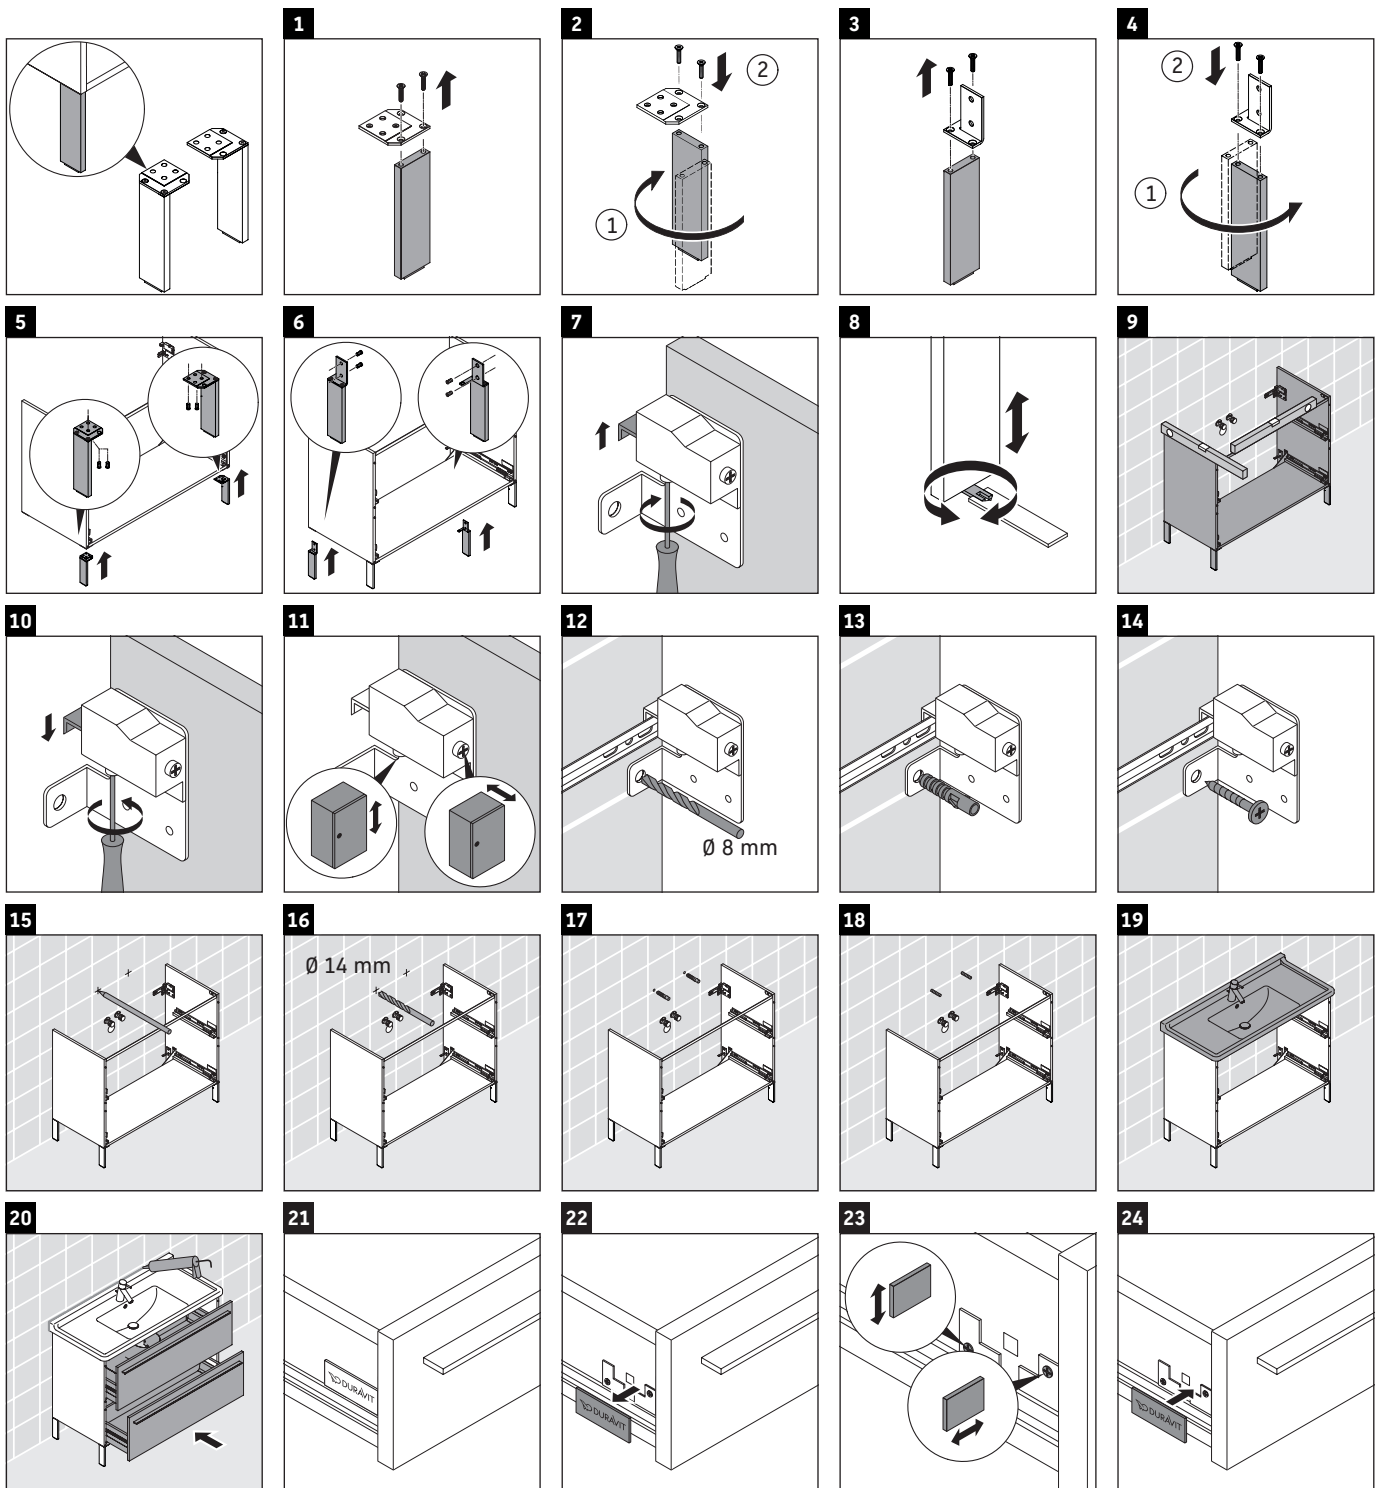

Best.-Nr. XL6536/15.02.2