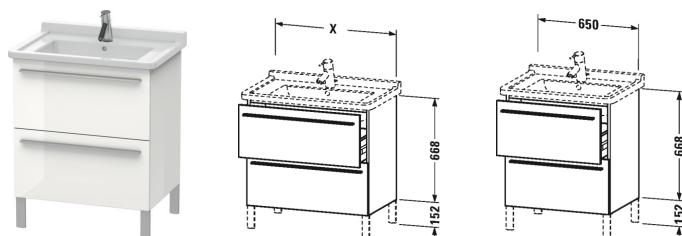

X-Large Vanity unit floor-standing # XL6535

| < 650 millimetre > |

Vanity unit floor-standing	Dimension	Weight	Order number
2 pull-out compartments, upper pull-out compartment including cut-out for siphon and siphon cover, for Starck 3 # 030470			
Colors			
M03 Jade High Gloss Lacquer M10 Apricot Pearl High Gloss Lacquer M12 Brushed Oak Real wood veneer M13 American Walnut Real wood veneer M14 Terra Decor M18 White Matt Decor M20 Apricot Pearl Satin Matt Lacquer M22 White High Gloss Decor M26 American Cherry Tree Real wood veneer M27 White Lilac High Gloss Lacquer M31 Pine Silver Decor M38 Dolomiti Grey High Gloss Lacquer M40 Black High Gloss Lacquer M43 Balsat Matt Decor M47 Stone Blue High Gloss Lacquer M49 Graphite Matt Decor M51 Pine Terra Decor M52 European Oak Decor M53 Chestnut Dark Decor M61 Olive Brown High Gloss Lacquer M69 Brushed Walnut Real wood veneer M71 Mediterranean Oak Real wood veneer M72 Brushed Dark Oak Real wood veneer M73 Ticino Cherry Tree Decor M79 Natural Walnut Decor M85 White High Gloss Lacquer M86 Cappuccino High Gloss Lacquer M87 White Lilac Satin Matt Lacquer M89 Flannel Grey High Gloss Lacquer M90 Flannel Grey Satin Matt Lacquer			
Variant			
	650 x 470 millimetre		XL6535
Infobox			
Legs not included in delivery, please order separately, Legs # UV 9991, UV 9992 are recommended			
Suitable products			
Plinth leg Aluminium matt, 2 pieces, 44 x 10 millimetre	44 x 10 millimetre		UV9991
Plinth leg Aluminium matt, 4 pieces, 44 x 10 millimetre	44 x 10 millimetre		UV9992
Washbasin, furniture washbasin with tap platform, 700 x 490 millimetre	700 x 490 millimetre		030470

All drawings contain the necessary measurements which are subject to standard tolerances. They are stated in mm and are non-binding. Exact measurements, in particular for customised installation scenarios, can only be taken from the finished ceramic piece.