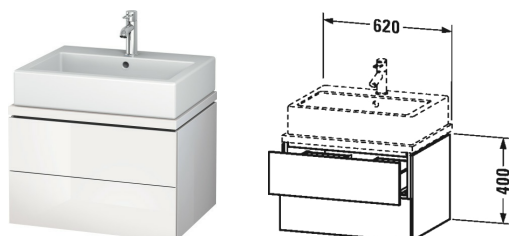

## L-Cube Vanity unit for console # LC6821

| < 24 3/8" Inch > |

Vanity unit for console	Dimension	Weight	Order number
with 2 drawers, upper drawer including cut-out for siphon and siphon cover			
<b>Colors</b>			
M03 Jade High Gloss Lacquer M10 Apricot Pearl High Gloss Lacquer M12 Brushed Oak (Real wood veneer) M13 American Walnut (Real wood veneer) M14 Terra (Decor) M18 White Matt M20 VSG Picto White M22 White High Gloss (Decor) M27 White Lilac High Gloss Lacquer M31 Pine Silver (Decor) M38 Dolomiti Grey High Gloss Lacquer M40 Black High Gloss Lacquer M43 Basalt Matt (Decor) M47 Stone Blue High Gloss Lacquer M49 Graphite Matt (Decor) M51 Pine Terra (Decor) M52 European Oak (Decor) M53 Chestnut Dark (Decor) M61 Olive Brown High Gloss Lacquer M69 Brushed Walnut (Real wood veneer) M71 Mediterranean Oak (Real wood veneer) M72 Brushed Dark Oak (Real wood veneer) M73 Ticino Cherry Tree (Decor) M79 Natural Walnut (Decor) M85 White High Gloss Lacquer M86 Cappuccino High Gloss Lacquer M87 White Lilac Satin Matt Lacquer M89 Flannel Grey High Gloss Lacquer M90 Flannel Grey Satin Matt Lacquer			
<b>Variant</b>			
	24 3/8" x 18 3/4" Inch		LC6821
<b>Infobox</b>			
Console not included in delivery, please order separately, Please keep 1/8" space to the wall, Interior modules can not be retrofitted, are factory installed and must be requested upon ordering, Required specification for ordering; - Interior module yes or no, - Walnut-77 or Maple-78			
Additional modules Interior system in maple or walnut solid wood, for cabinet widths 24 3/8"	24 3/8" Inch		UV9820
<b>Suitable products</b>			
Above-counter basin ground, with overflow, with tap platform, hardware included, wall-mounted, 16 1/2" x 16 1/2" Inch	16 1/2" x 16 1/2" Inch		032042
Washbowl ground, without overflow, hardware included, without tap platform, wall-mounted, cUPC listed, 22 7/8" x 16 3/8" Inch	22 7/8" x 16 3/8" Inch		031758