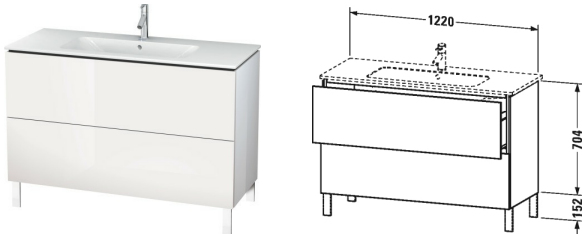

L-Cube Vanity unit floorstanding # LC6628

| < 48" Inch > |

Vanity unit floorstanding	Dimension	Weight	Order number
2 pull-out compartments, upper drawer including cut-out for siphon and siphon cover, for ME by Starck # 233612			
Colors			
M03 Jade High Gloss Lacquer M10 Apricot Pearl High Gloss Lacquer M12 Brushed Oak (Real wood veneer) M13 American Walnut (Real wood veneer) M14 Terra (Decor) M18 White Matt M20 VSG Picto White M22 White High Gloss (Decor) M27 White Lilac High Gloss Lacquer M31 Pine Silver (Decor) M38 Dolomiti Grey High Gloss Lacquer M40 Black High Gloss Lacquer M43 Basalt Matt (Decor) M47 Stone Blue High Gloss Lacquer M49 Graphite Matt (Decor) M51 Pine Terra (Decor) M52 European Oak (Decor) M53 Chestnut Dark (Decor) M61 Olive Brown High Gloss Lacquer M69 Brushed Walnut (Real wood veneer) M71 Mediterranean Oak (Real wood veneer) M72 Brushed Dark Oak (Real wood veneer) M73 Ticino Cherry Tree (Decor) M79 Natural Walnut (Decor) M85 White High Gloss Lacquer M86 Cappuccino High Gloss Lacquer M87 White Lilac Satin Matt Lacquer M89 Flannel Grey High Gloss Lacquer M90 Flannel Grey Satin Matt Lacquer			
Variant			
	48" x 19" Inch		LC6628
Infobox			
Space saving siphon # 005076 is recommended, Interior modules can not be retrofitted, are factory installed and must be requested upon ordering, Legs # UV 9991, UV 9992 or # UV 9993, UV 9994 are mandatory for installation and are required to be ordered as a separate line item, Floorstanding vanities require wall fixation as per installation instructions, Required specification for ordering: -, Interior module yes or no, - Walnut-77 or Maple-78			
Additional modules Interior system in maple or walnut solid wood, for cabinet widths 48"	48" Inch		UV9841
Suitable products			
Legs Aluminum Matt, 2 pieces, 2 3/4" x 2 1/2" Inch	2 3/4" x 2 1/2" Inch		UV9991
Legs Aluminum Matt, 4 pieces, 2 3/4" x 2 1/2" Inch	2 3/4" x 2 1/2" Inch		UV9992
Legs Chrome, 2 pieces, 2 3/4" x 2 1/2" Inch	2 3/4" x 2 1/2" Inch		UV9993