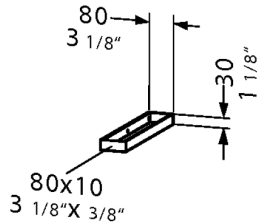

Vero Towel rail # VE996200000

| < 3 1/8" Inch > |

Towel rail	Dimension	Weight	Order number
Chrome, for vanity unit with depth 16 7/8"			
Colors			
M00			
Variant			
	3 1/8" x 15 5/8" Inch		VE996200000
Suitable products			
Vanity unit wall-mounted 1 opened compartment including towel rail, for Vero # 045450 (not ground), 17 3/4" x 16 7/8" Inch	17 3/4" x 16 7/8" Inch		VE6003
Vanity unit wall-mounted 1 opened compartment including towel rail, for Vero # 045460 (not ground), 21 5/8" x 16 7/8" Inch	21 5/8" x 16 7/8" Inch		VE6004
Vanity unit wall-mounted 1 opened compartment including towel rail, for Vero # 045470 (not ground), 25 5/8" x 16 7/8" Inch	25 5/8" x 16 7/8" Inch		VE6005
Vanity unit wall-mounted 1 opened compartment including towel rail, for Vero # 045480 (not ground), 29 1/2" x 16 7/8" Inch	29 1/2" x 16 7/8" Inch		VE6006
Vanity unit wall-mounted 1 opened compartment including towel rail, for Vero # 045410 (not ground), 37 3/8" x 16 7/8" Inch	37 3/8" x 16 7/8" Inch		VE6007
Vanity unit wall-mounted 1 opened compartment including towel rail, for Vero # 045412 (not ground), 45 1/4" x 16 7/8" Inch	45 1/4" x 16 7/8" Inch		VE6008
Vanity unit wall-mounted 1 pull-out compartment, pull-out compartment including cut-out for siphon and siphon cover, for Vero # 045450 (not ground), 17 3/4" x 16 7/8" Inch	17 3/4" x 16 7/8" Inch		VE6103
Vanity unit wall-mounted 1 pull-out compartment, pull-out compartment including cut-out for siphon and siphon cover, for Vero # 045460 (not ground), 21 5/8" x 16 7/8" Inch	21 5/8" x 16 7/8" Inch		VE6104
Vanity unit wall-mounted 1 pull-out compartment, pull-out compartment including cut-out for siphon and siphon cover, for Vero # 045470 (not ground), 25 5/8" x 16 7/8" Inch	25 5/8" x 16 7/8" Inch		VE6105