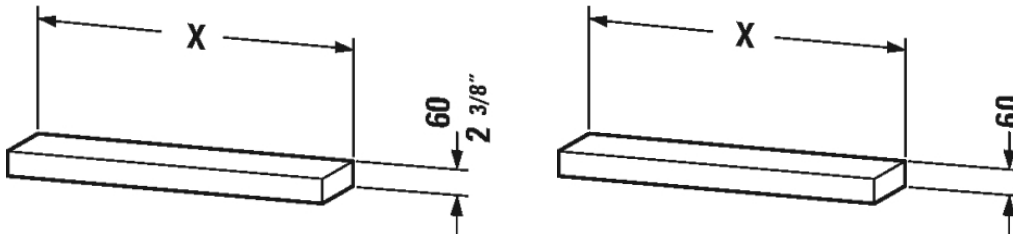

Starck furniture Wall board # S19427

| < 23 5/8" Inch > |

Wall board	Dimension	Weight	Order number
1 shelf, fixation with locking pin, 2 3/8" Inch			
<b>Colors</b>			
M05 Oak (Real wood veneer) M13 American Walnut (Real wood veneer) M24 Macassar (Real wood veneer) M40 Black High Gloss Lacquer M85 White High Gloss Lacquer			
<b>Variant</b>			
	23 5/8" x 7 7/8" Inch		S19427
<b>Infobox</b>			
# S1 9427 available from stock: 24-Macassar, 40-Black High Gloss, 85-White High Gloss			

All drawings contain the necessary measurements which are subject to standard tolerances. They are stated in inch & mm and are non-binding. Exact measurements, in particular for customized installation scenarios, can only be taken from the finished ceramic piece.