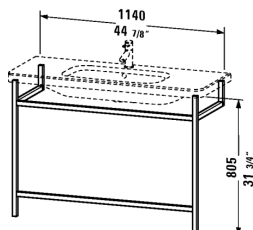

DuraStyle Furniture - ACC towel rail # DS9894

|< 44 7/8" Inch >|

Furniture - ACC towel rail	Dimension	Weight	Order number
for DuraStyle # 232012			
Colors			
M76 European Oak (Solid wood) M77 American Walnut (Solid wood)			
Variant			
	44 7/8" x 17 3/8" Inch		DS9894
Infobox			
Body available in 76-European Oak solid wood or 77-American Walnut solid wood, # DS 9891, DS 9892, DS 9893 and DS 9894 are available from stock, Includes fixation kit, Required specification for ordering:, - Body color			
Suitable products			
Furniture washbasin with tap platform, hardware included, wall-mounted, 47 1/4" x 18 7/8" Inch	47 1/4" x 18 7/8" Inch		232012

All drawings contain the necessary measurements which are subject to standard tolerances. They are stated in inch & mm and are non-binding. Exact measurements, in particular for customized installation scenarios, can only be taken from the finished ceramic piece.