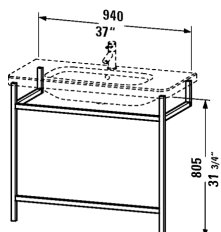

DuraStyle Furniture - ACC towel rail # DS9893

|< 37" Inch >|

Furniture - ACC towel rail	Dimension	Weight	Order number
for DuraStyle # 232010			
Colors			
M76 European Oak (Solid wood) M77 American Walnut (Solid wood)			
Variant			
	37" x 17 1/8" Inch		DS9893
Infobox			
Body available in 76-European Oak solid wood or 77-American Walnut solid wood, # DS 9891, DS 9892, DS 9893 and DS 9894 are available from stock, Includes fixation kit, Required specification for ordering:, - Body color			
Suitable products			
Furniture washbasin with tap platform, hardware included, wall-mounted, 39 3/8" x 18 7/8" Inch	39 3/8" x 18 7/8" Inch		232010

All drawings contain the necessary measurements which are subject to standard tolerances. They are stated in inch & mm and are non-binding. Exact measurements, in particular for customized installation scenarios, can only be taken from the finished ceramic piece.