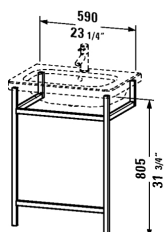

DuraStyle Furniture - ACC towel rail # DS9891

|< 23 1/4" Inch >|

Furniture - ACC towel rail	Dimension	Weight	Order number
for DuraStyle # 232065			
Colors			
M76 European Oak (Solid wood) M77 American Walnut (Solid wood)			
Variant			
	23 1/4" x 17 3/8" Inch		DS9891
Infobox			
Body available in 76-European Oak solid wood or 77-American Walnut solid wood, # DS 9891, DS 9892, DS 9893 and DS 9894 are available from stock, Includes fixation kit, Required specification for ordering:, - Body color			
Suitable products			
Furniture washbasin with tap platform, hardware included, wall-mounted, 25 5/8" x 18 7/8" Inch	25 5/8" x 18 7/8" Inch		232065

All drawings contain the necessary measurements which are subject to standard tolerances. They are stated in inch & mm and are non-binding. Exact measurements, in particular for customized installation scenarios, can only be taken from the finished ceramic piece.