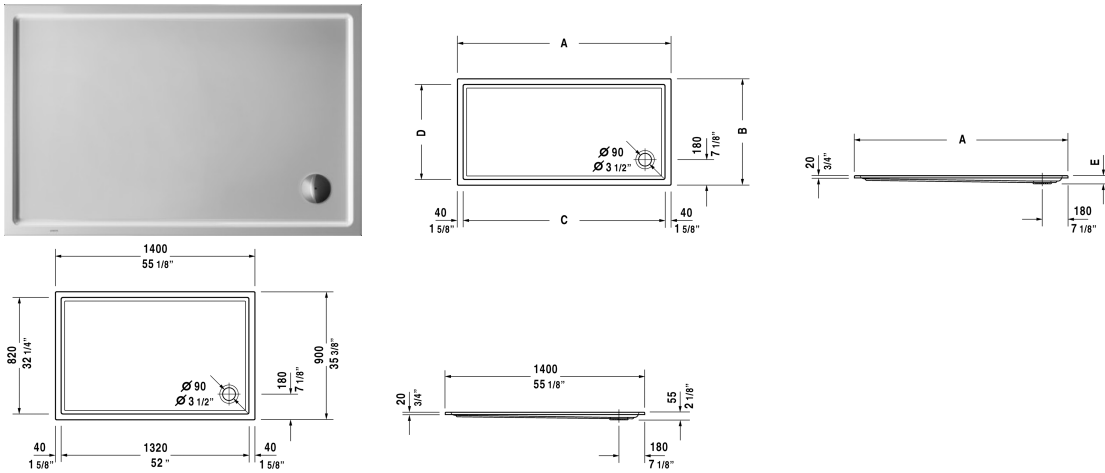

Starck Tubs/Shower trays Shower tray # 72012600000090

| < 55 1/8" Inch > |

Shower tray	Dimension	Weight	Order number
rectangle, CUPC listed, without panel, 1/4" sanitary acrylic, 2 1/8" Inch			
Colors			
00 White			
Variant			
Shower tray	55 1/8" x 35 3/8" Inch	60.7 lb	72012600000090
Infobox	A grid drain or similar should be used in conjunction with a p-trap under the floor. A 4" grid drain is necessary for shower trays with a 3 1/2" (90 mm) outlet.		
Accessory for shower trays			
Tile flange			790112

All drawings contain the necessary measurements which are subject to standard tolerances. They are stated in inch & mm and are non-binding. Exact measurements, in particular for customized installation scenarios, can only be taken from the finished ceramic piece.