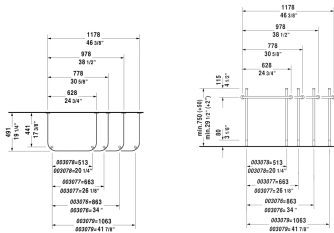

Happy D.2 Metal console # 0030791000

Metal console	Dimension	Weight	Order number
Chrome, height adjustable +2", for washbasin # 231812			
Colors			
10 Chrome			
Variant			
		8.8 lb	0030791000
Suitable products			
Furniture washbasin with overflow, with tap platform, overflow clip Chrome included, hardware included, wall-mounted, 47 1/4" x 19 7/8" Inch	47 1/4" x 19 7/8" Inch		231812
Furniture washbasin with overflow, with tap platform, overflow clip Chrome included, hardware included, wall-mounted, 47 1/4" x 19 7/8" Inch	47 1/4" x 19 7/8" Inch		231812

All drawings contain the necessary measurements which are subject to standard tolerances. They are stated in inch & mm and are non-binding. Exact measurements, in particular for customized installation scenarios, can only be taken from the finished ceramic piece.