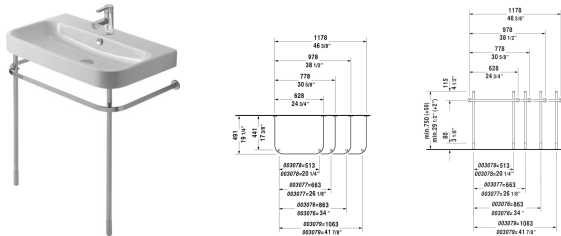

## Happy D.2 Metal console # 0030781000

Metal console	Dimension	Weight	Order number
height adjustable +2", Chrome, for washbasin # 231865			
<b>Colors</b>			
10 Chrome			
<b>Variant</b>			
		7.5 lb	0030781000
<b>Suitable products</b>			
Furniture washbasin with overflow, with tap platform, overflow clip Chrome included, hardware included, wall-mounted, cUPC listed, 25 5/8" x 19 7/8" Inch	25 5/8" x 19 7/8" Inch		231865

All drawings contain the necessary measurements which are subject to standard tolerances. They are stated in inch & mm and are non-binding. Exact measurements, in particular for customized installation scenarios, can only be taken from the finished ceramic piece.