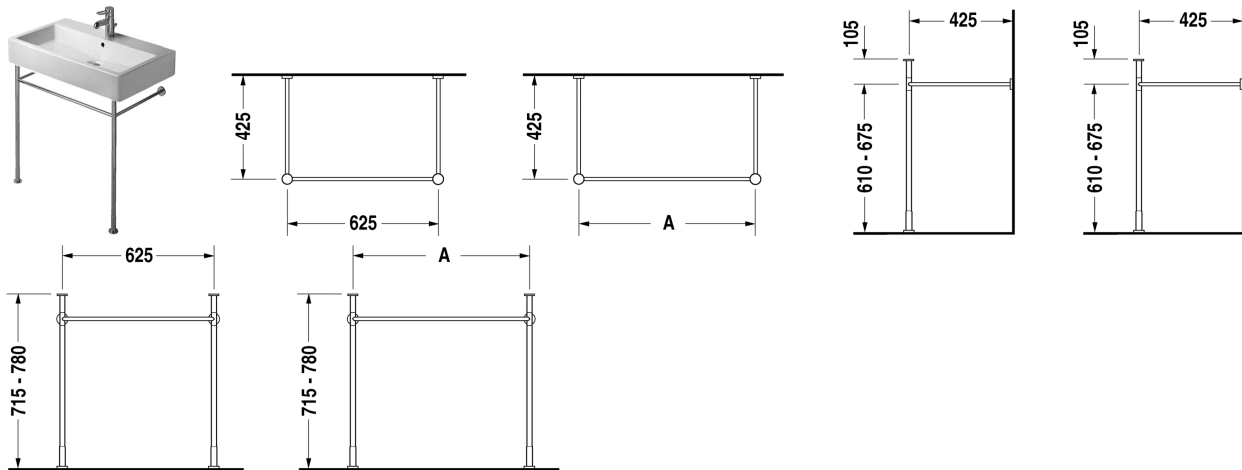

Vero Metal console # 0030751000

Metal console	Dimension	Weight	Order number
height adjustable +2", for washbasin # 045470			
<b>Colors</b>			
10 Chrome			
<b>Variant</b>			
		6.2 lb	0030751000
<b>Suitable products</b>			
Furniture washbasin with tap platform, hardware included, wall-mounted, cUPC listed, 27 1/2" x 18 1/2" Inch	27 1/2" x 18 1/2" Inch		045470

All drawings contain the necessary measurements which are subject to standard tolerances. They are stated in inch & mm and are non-binding. Exact measurements, in particular for customized installation scenarios, can only be taken from the finished ceramic piece.