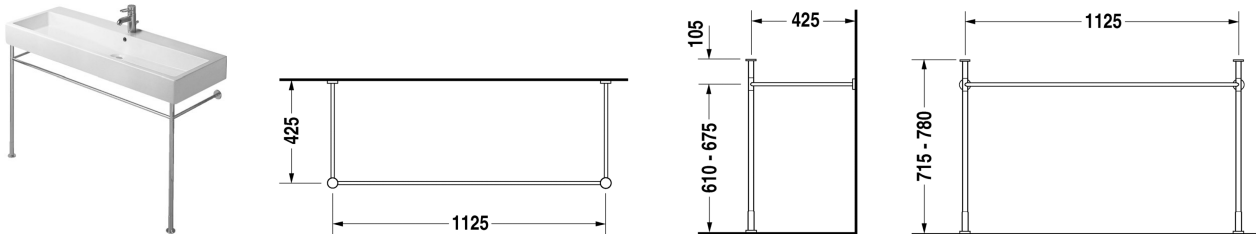

Vero Metal console # 0030741000

Metal console	Dimension	Weight	Order number
height adjustable +2", for washbasin # 045412			
Colors			
10 Chrome			
Variant			
		6.9 lb	0030741000
Suitable products			
Furniture washbasin with tap platform, hardware included, wall-mounted, cUPC listed, 47 1/4" x 18 1/2" Inch	47 1/4" x 18 1/2" Inch		045412
Furniture washbasin with tap platform, hardware included, wall-mounted, cUPC listed, 47 1/4" x 18 1/2" Inch	47 1/4" x 18 1/2" Inch		045412

All drawings contain the necessary measurements which are subject to standard tolerances. They are stated in inch & mm and are non-binding. Exact measurements, in particular for customized installation scenarios, can only be taken from the finished ceramic piece.