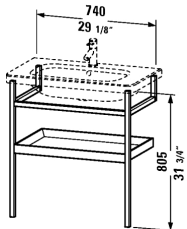

**DuraStyle Furniture - ACC towel rail with included shelf # DS9882**

| < 29 1/8" Inch > |

Furniture - ACC towel rail with included shelf	Dimension	Weight	Order number
for DuraStyle # 232080			
<b>Colors</b>			
M76 European Oak (Solid wood) M77 American Walnut (Solid wood)			
<b>Variant</b>			
	29 1/8" x 17 3/8" Inch		DS9882
<b>Infobox</b>			
Body available in 76-European Oak solid wood or 77-American Walnut solid wood, Color of shelf available in decor 14-Terra, 18-White Matt, 22-White High Gloss, 43-Basalt Matt and 49-Graphite Matt / Includes wall fixation kit, Required specification for ordering:., - Body color, - Shelf color			
<b>Suitable products</b>			
Furniture washbasin with tap platform, hardware included, wall-mounted, cUPC listed, 31 1/2" x 18 7/8" Inch	31 1/2" x 18 7/8" Inch		232080

*All drawings contain the necessary measurements which are subject to standard tolerances. They are stated in inch & mm and are non-binding. Exact measurements, in particular for customized installation scenarios, can only be taken from the finished ceramic piece.*