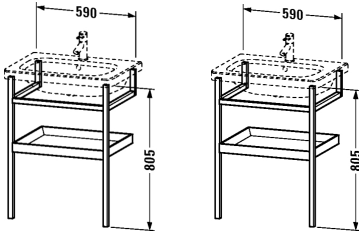

DuraStyle Furniture - ACC towel rail with included shelf # DS9881

|< 23 1/4" Inch >|

Furniture - ACC towel rail with included shelf	Dimension	Weight	Order number
for DuraStyle # 232065			
Colors			
M76 European Oak (Solid wood) M77 American Walnut (Solid wood)			
Variant			
	23 1/4" x 17 3/8" Inch		DS9881
Infobox			
Body available in 76-European Oak solid wood or 77-American Walnut solid wood, Color of shelf available in decor 14-Terra, 18-White Matt, 22-White High Gloss, 43-Basalt Matt and 49-Graphite Matt / Includes wall fixation kit, Required specification for ordering:., - Body color, - Shelf color			
Suitable products			
Furniture washbasin with tap platform, hardware included, wall-mounted, 25 5/8" x 18 7/8" Inch	25 5/8" x 18 7/8" Inch		232065

All drawings contain the necessary measurements which are subject to standard tolerances. They are stated in inch & mm and are non-binding. Exact measurements, in particular for customized installation scenarios, can only be taken from the finished ceramic piece.