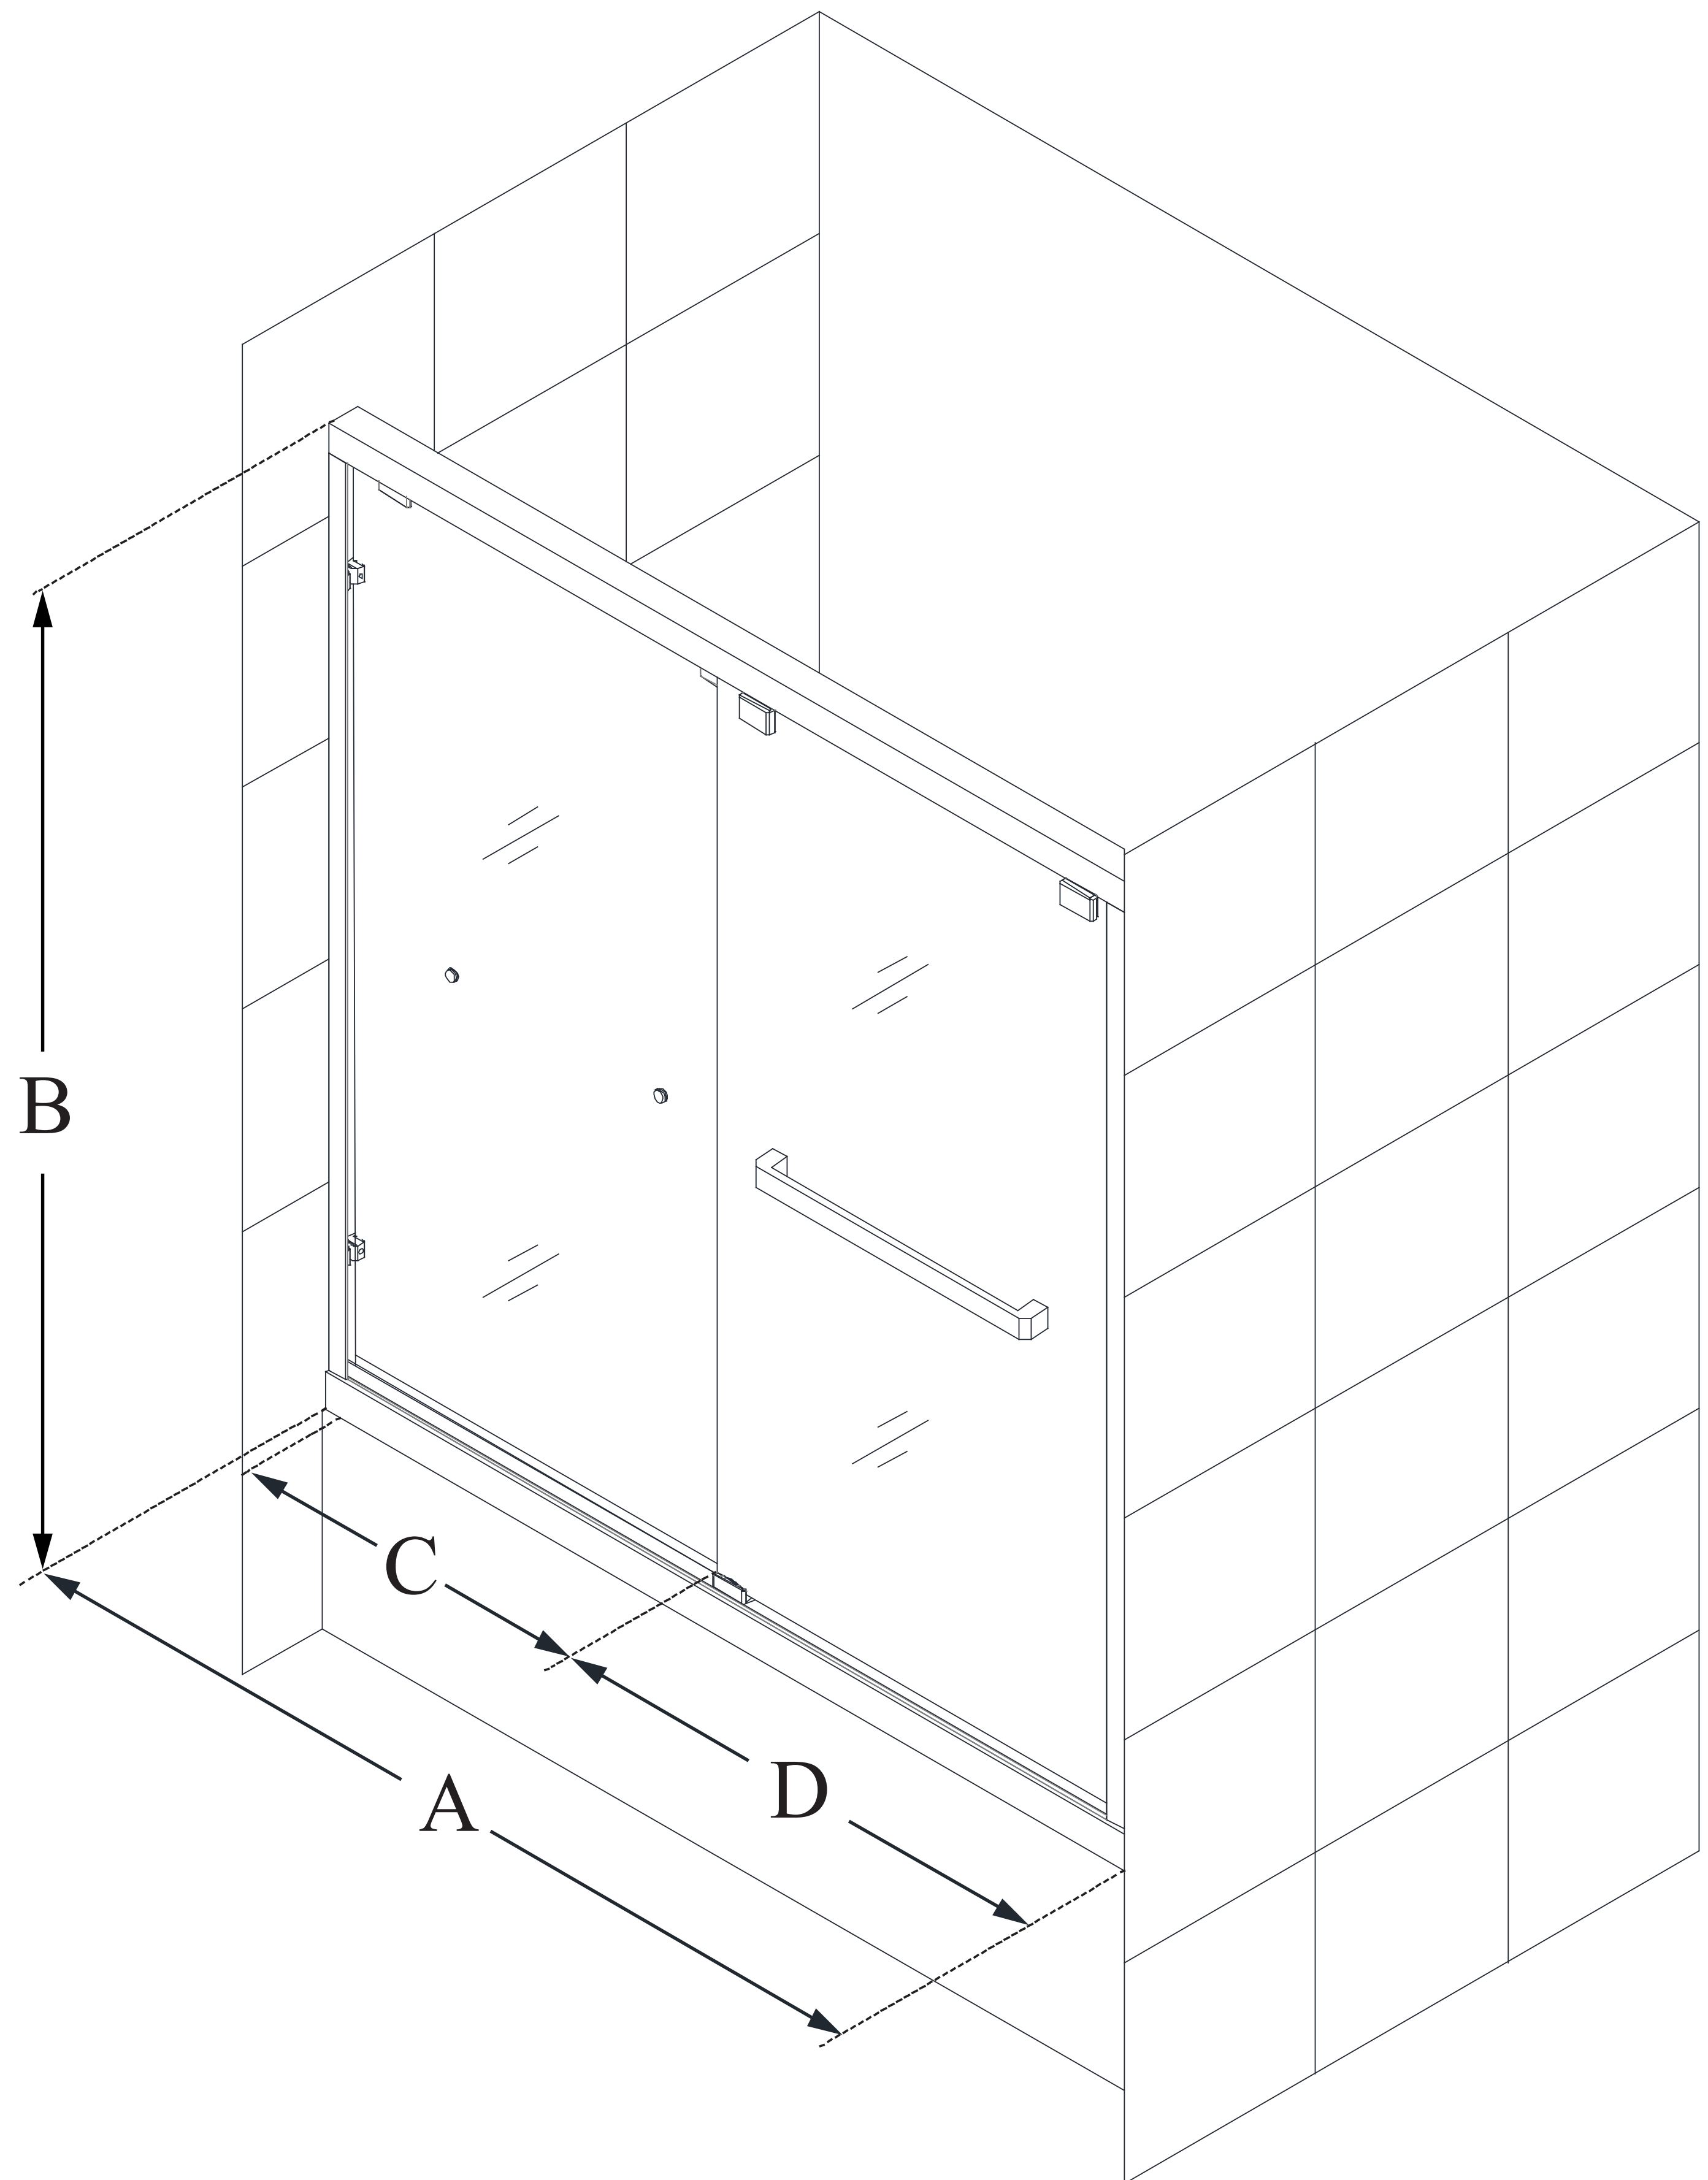

SHDR-1660580

ENCORE

DreamLine Encore 56-60 in. W x
58 in. H Frameless Bypass Sliding
Tub Door, Clear Glass

BYPASS DOOR

CONFIGURATION DIMENSIONS:

A: 56 - 60 in.

MODEL WIDTH

B: 58 in.

MODEL HEIGHT

C: 23 1/2 - 27 1/2 in.

ACCESS WIDTH

D: 30 5/8 in.

DOOR WIDTH

DreamLine reserves the right to update or modify the hardware or materials pictured without prior notice for the purpose of product improvement and customer satisfaction.