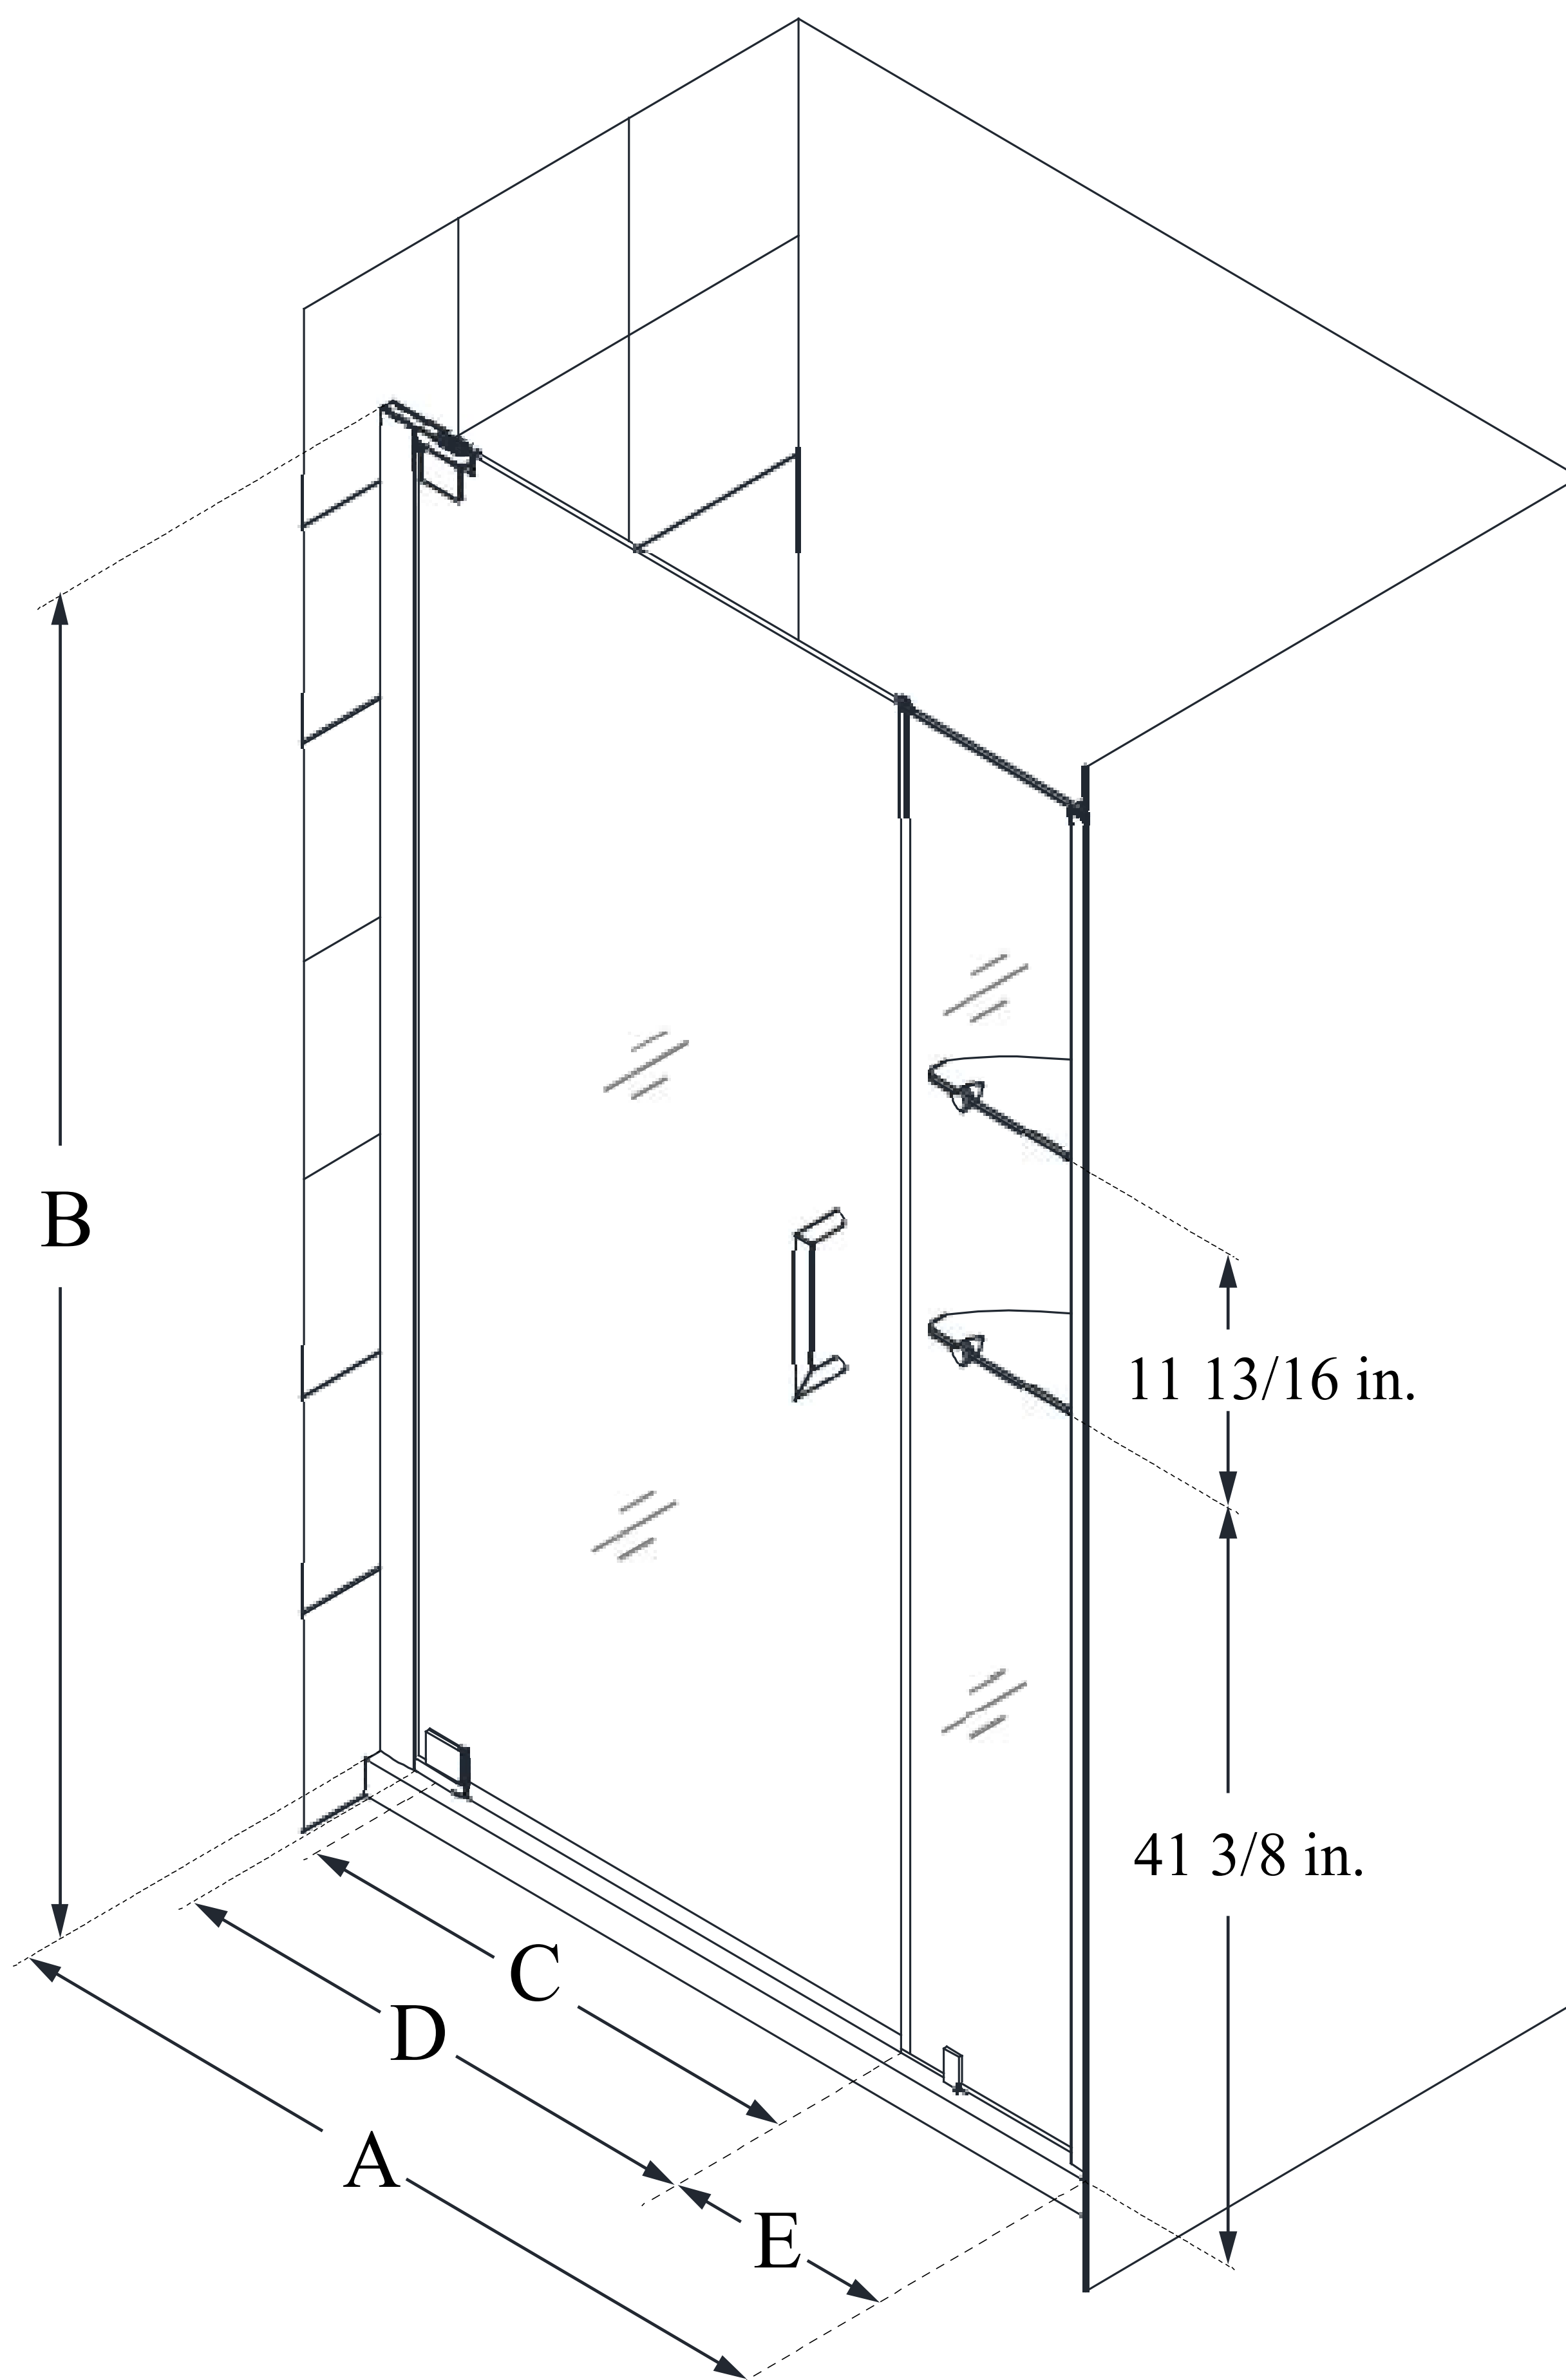

SHDR-4139720

ELEGANCE

DreamLine Elegance 39-41 in. W
x 72 in. H Frameless Pivot Shower
Door with Shelves

PIVOT DOOR

CONFIGURATION DIMENSIONS:

A: 39 - 41 in.

MODEL WIDTH

B: 72 in.

MODEL HEIGHT

C: 19 1/2 in.

ACCESS WIDTH

D: 22 1/2 in.

DOOR WIDTH

E: 14 in.

INLINE PANEL WIDTH

DreamLine reserves the right to update or modify the hardware or materials pictured without prior notice for the purpose of product improvement and customer satisfaction.