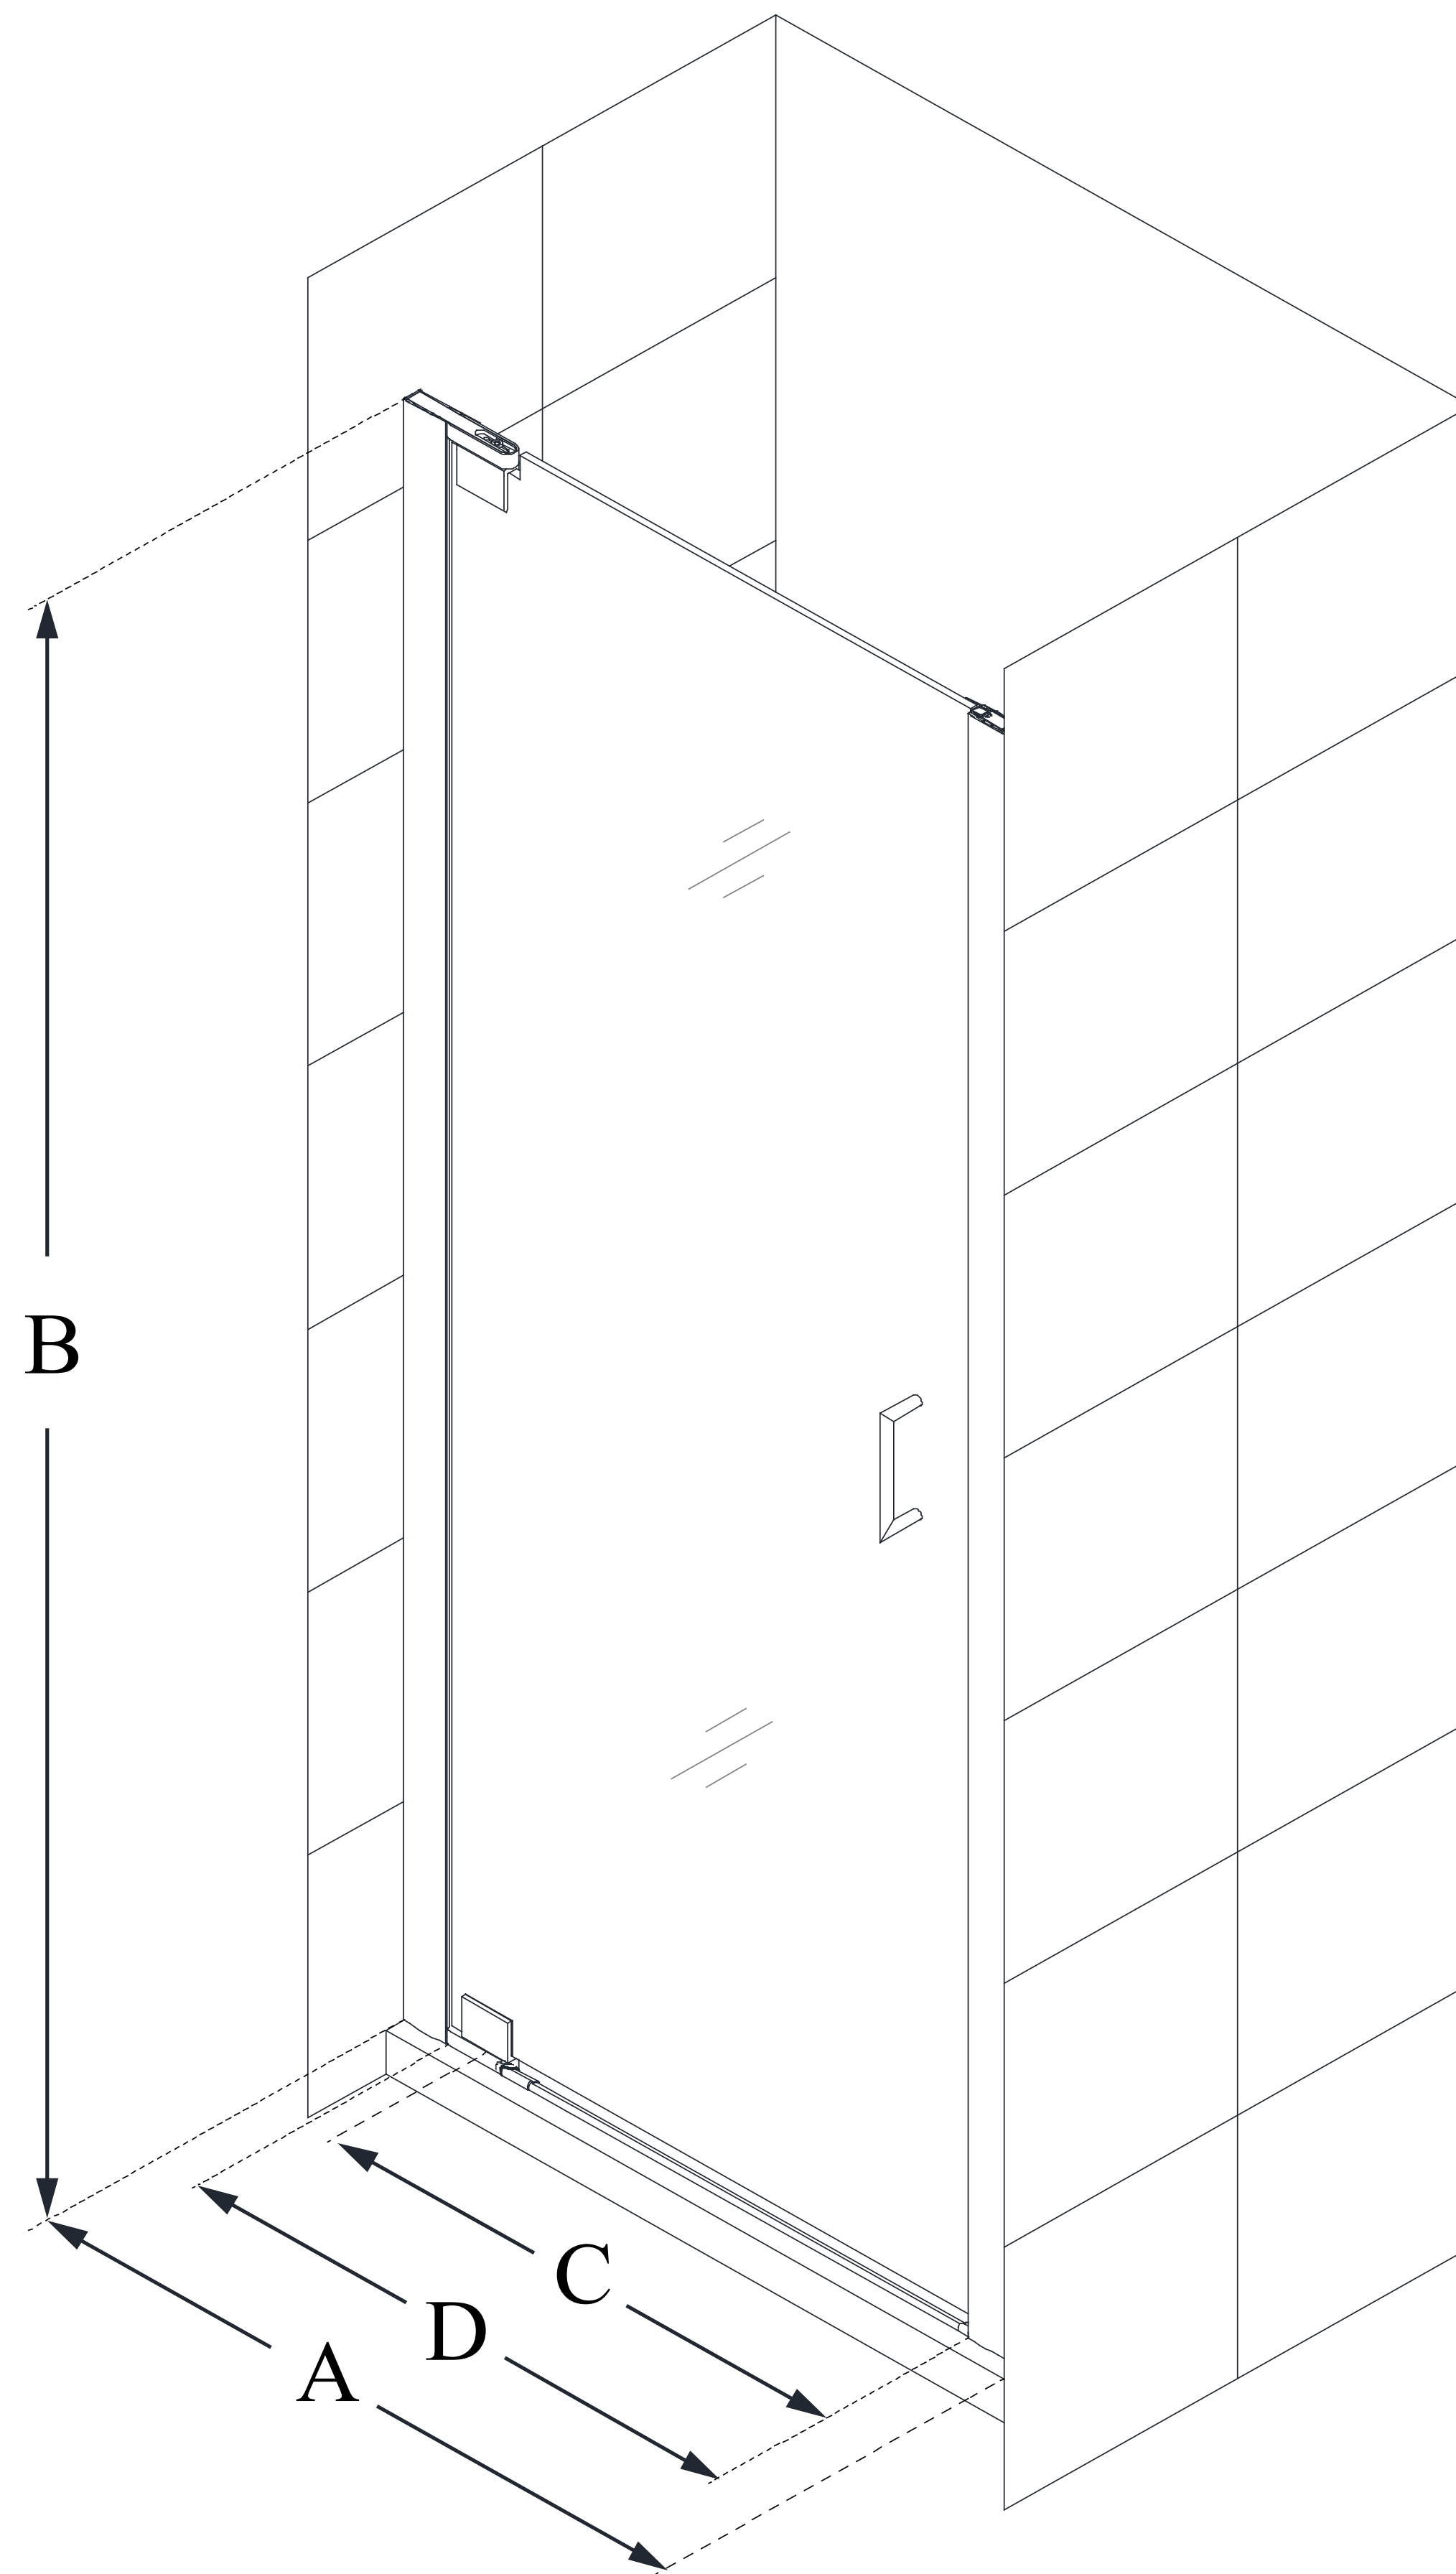

SHDR-4135720

ELEGANCE

DreamLine Elegance 35 3/4 - 37 3/4 in. W x 72 in. H Frameless Pivot Shower Door

PIVOT DOOR

CONFIGURATION DIMENSIONS:

A: 35 3/4 - 37 3/4 in.

MODEL WIDTH

B: 72 in.

MODEL HEIGHT

C: 28 1/4 in.

ACCESS WIDTH

D: 31 1/4 in.

DOOR WIDTH

E: -

INLINE PANEL WIDTH

DreamLine reserves the right to update or modify the hardware or materials pictured without prior notice for the purpose of product improvement and customer satisfaction.