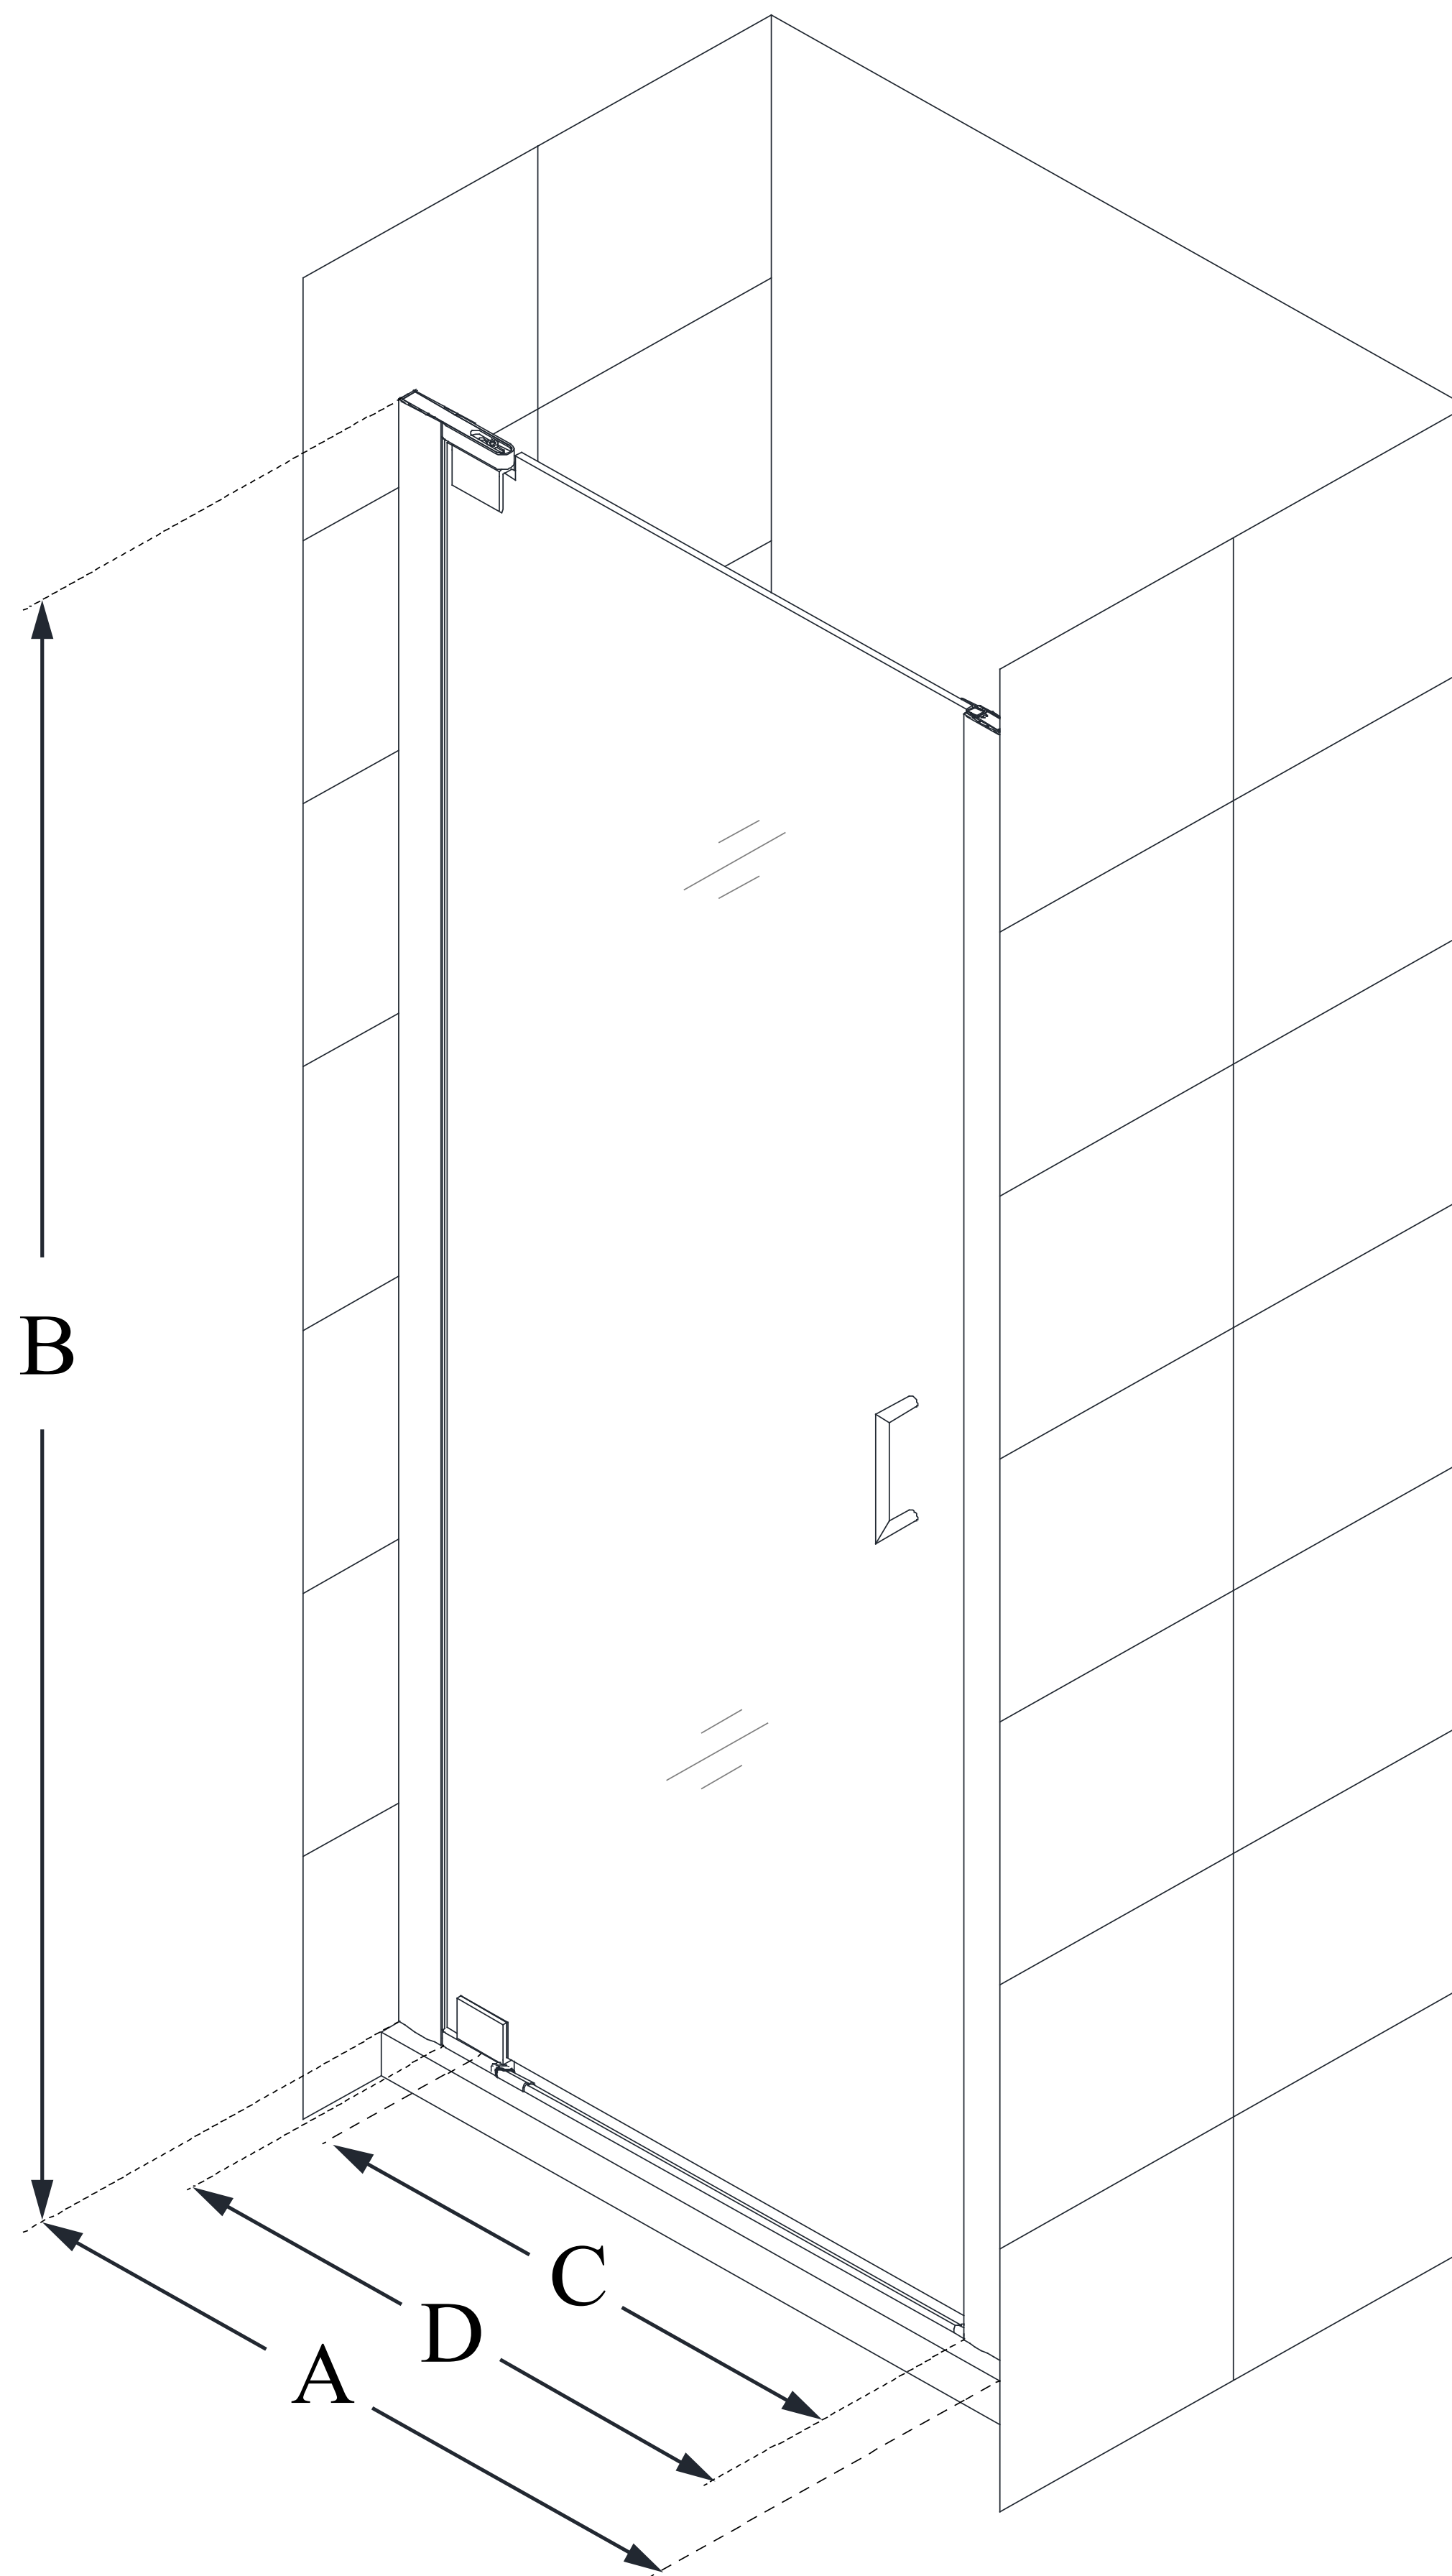

## **ELEGANCE**

DreamLine Elegance 34-36 in. W  
x 72 in. H Frameless Pivot Shower  
Door

**PIVOT DOOR**

### **CONFIGURATION DIMENSIONS:**

**A: 34 - 36 in.**

MODEL WIDTH

**B: 72 in.**

MODEL HEIGHT

**C: 26 1/2 in.**

ACCESS WIDTH

**D: 29 1/2 in.**

DOOR WIDTH

**E: -**

INLINE PANEL WIDTH

DreamLine reserves the right to update or modify the hardware or materials pictured without prior notice for the purpose of product improvement and customer satisfaction.