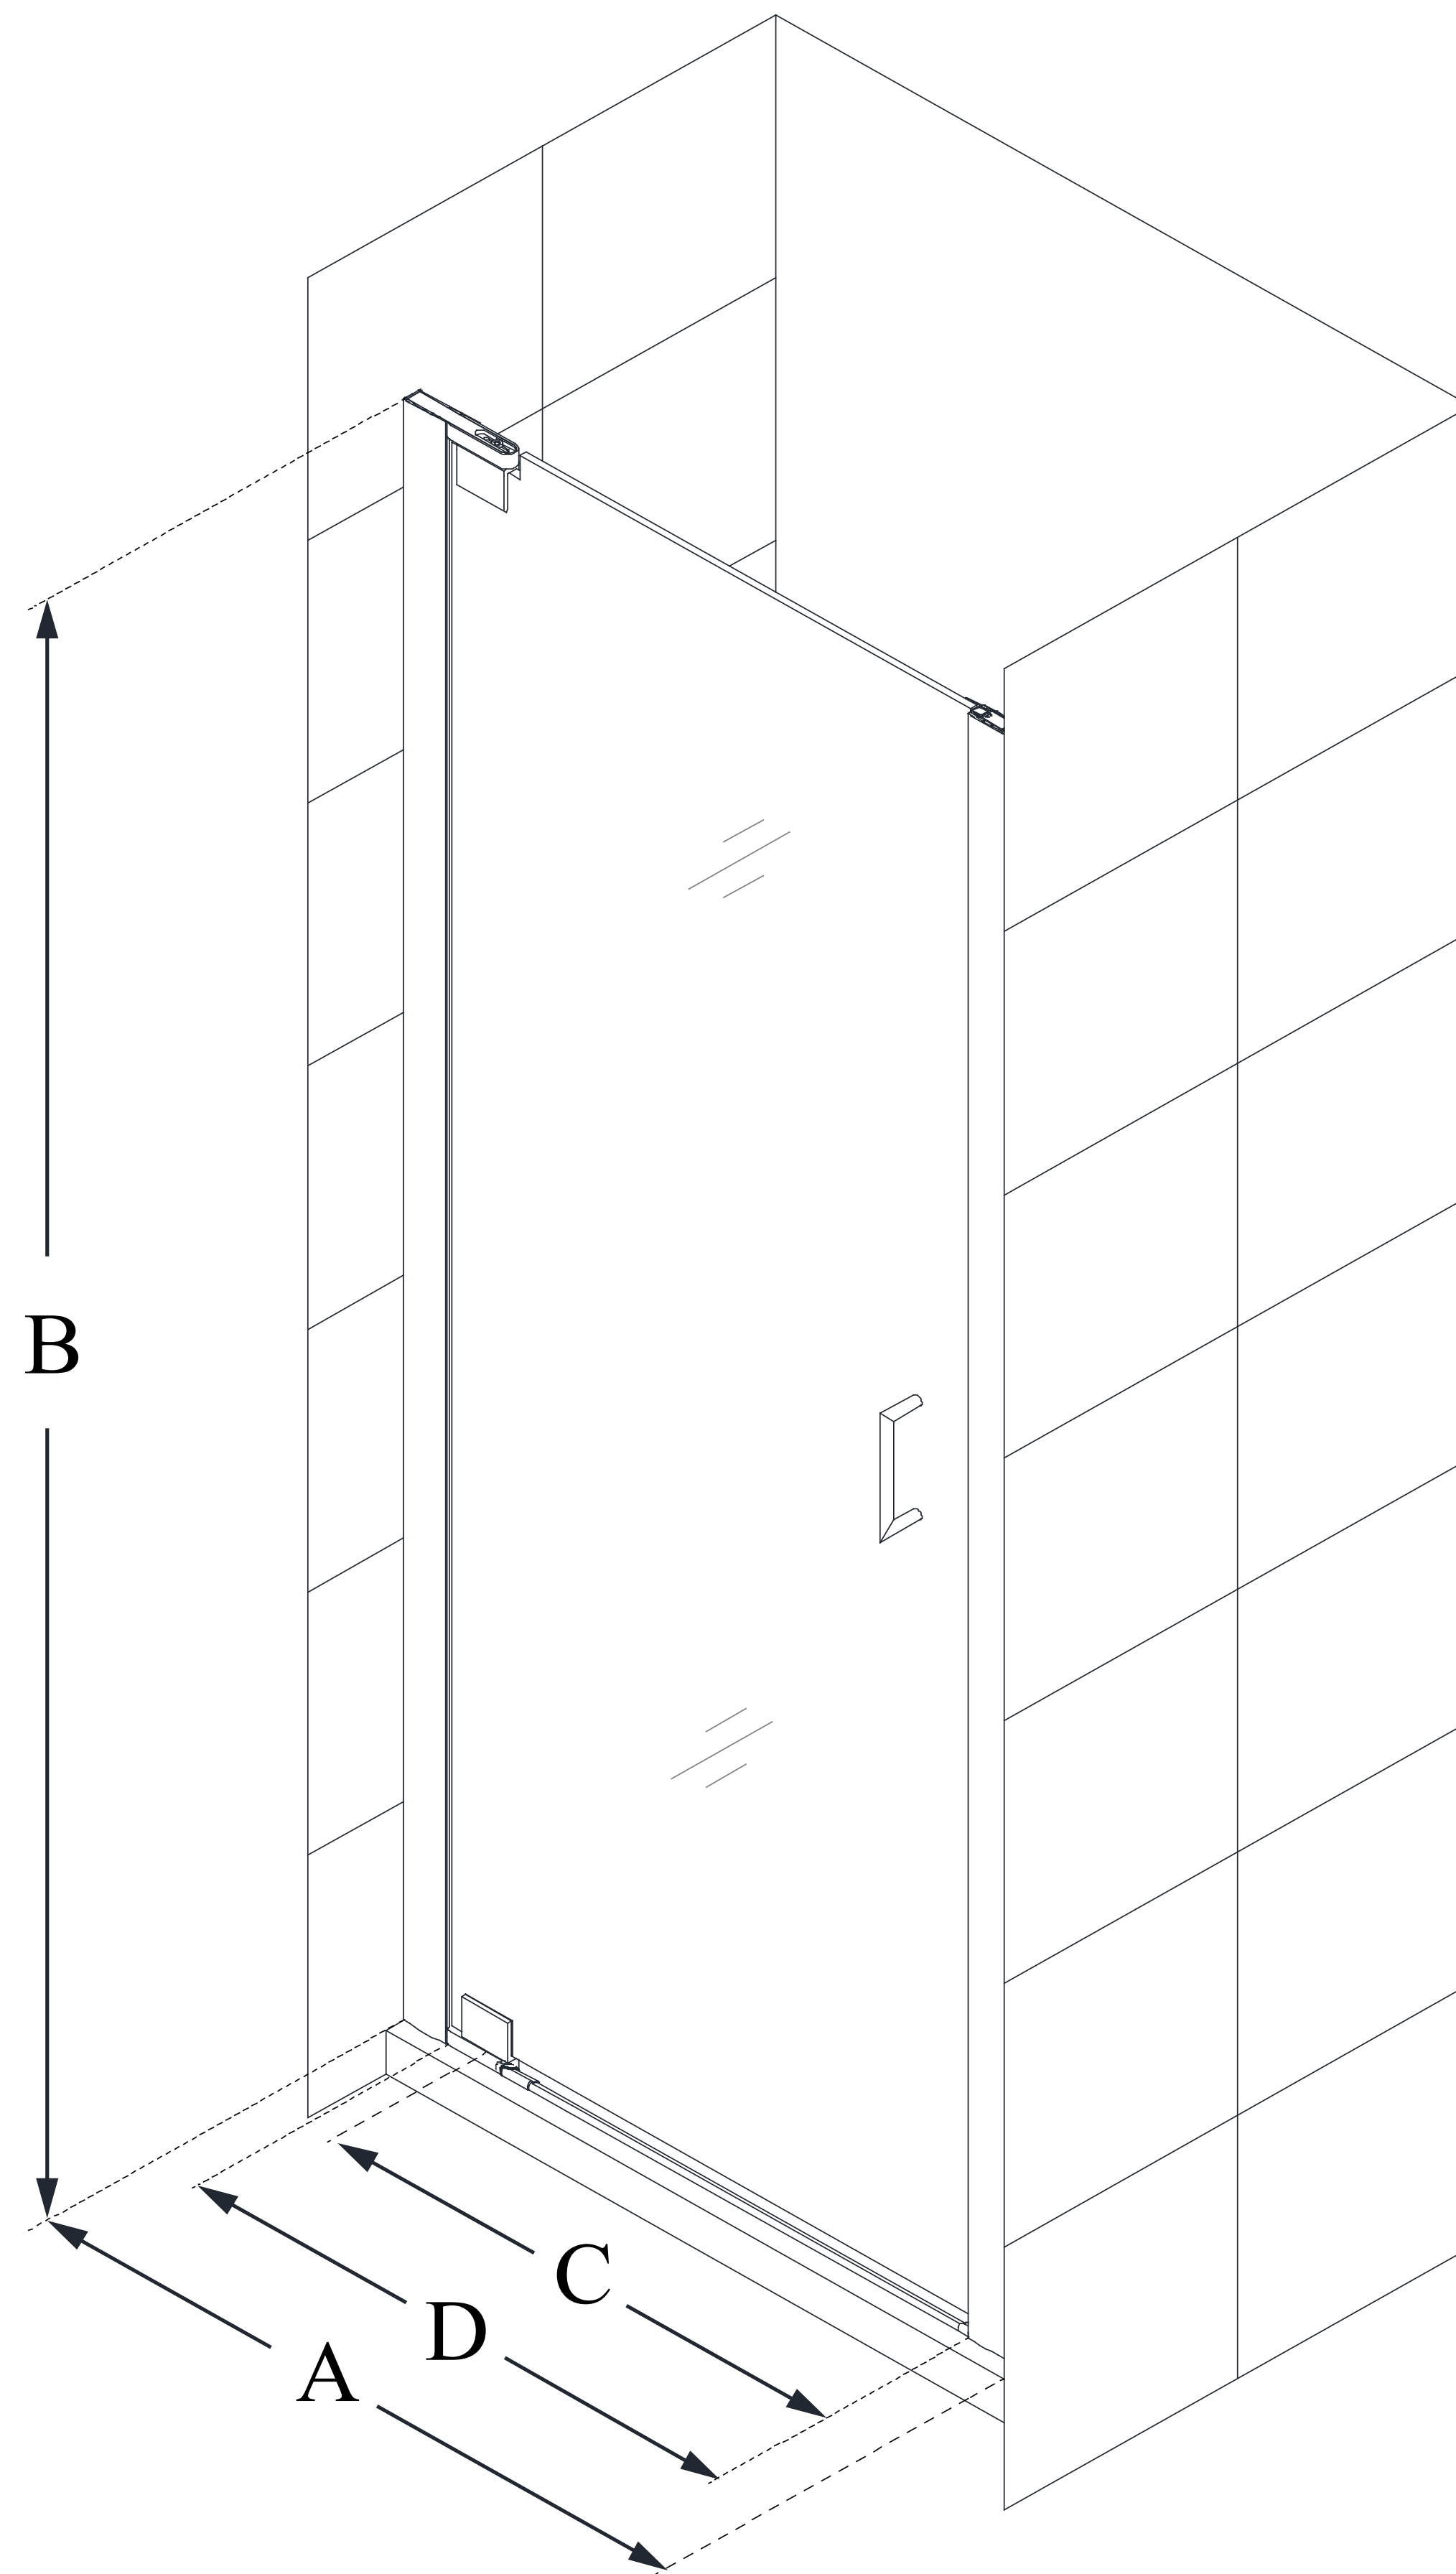

## **ELEGANCE**

DreamLine Elegance 32 1/4 - 34 1/4 in. W x 72 in. H Frameless Pivot Shower Door

**PIVOT DOOR**

### **CONFIGURATION DIMENSIONS:**

**A: 32 1/4 - 34 1/4 in.**

MODEL WIDTH

**B: 72 in.**

MODEL HEIGHT

**C: 24 3/4 in.**

ACCESS WIDTH

**D: 27 3/4 in.**

DOOR WIDTH

**E: -**

INLINE PANEL WIDTH

DreamLine reserves the right to update or modify the hardware or materials pictured without prior notice for the purpose of product improvement and customer satisfaction.