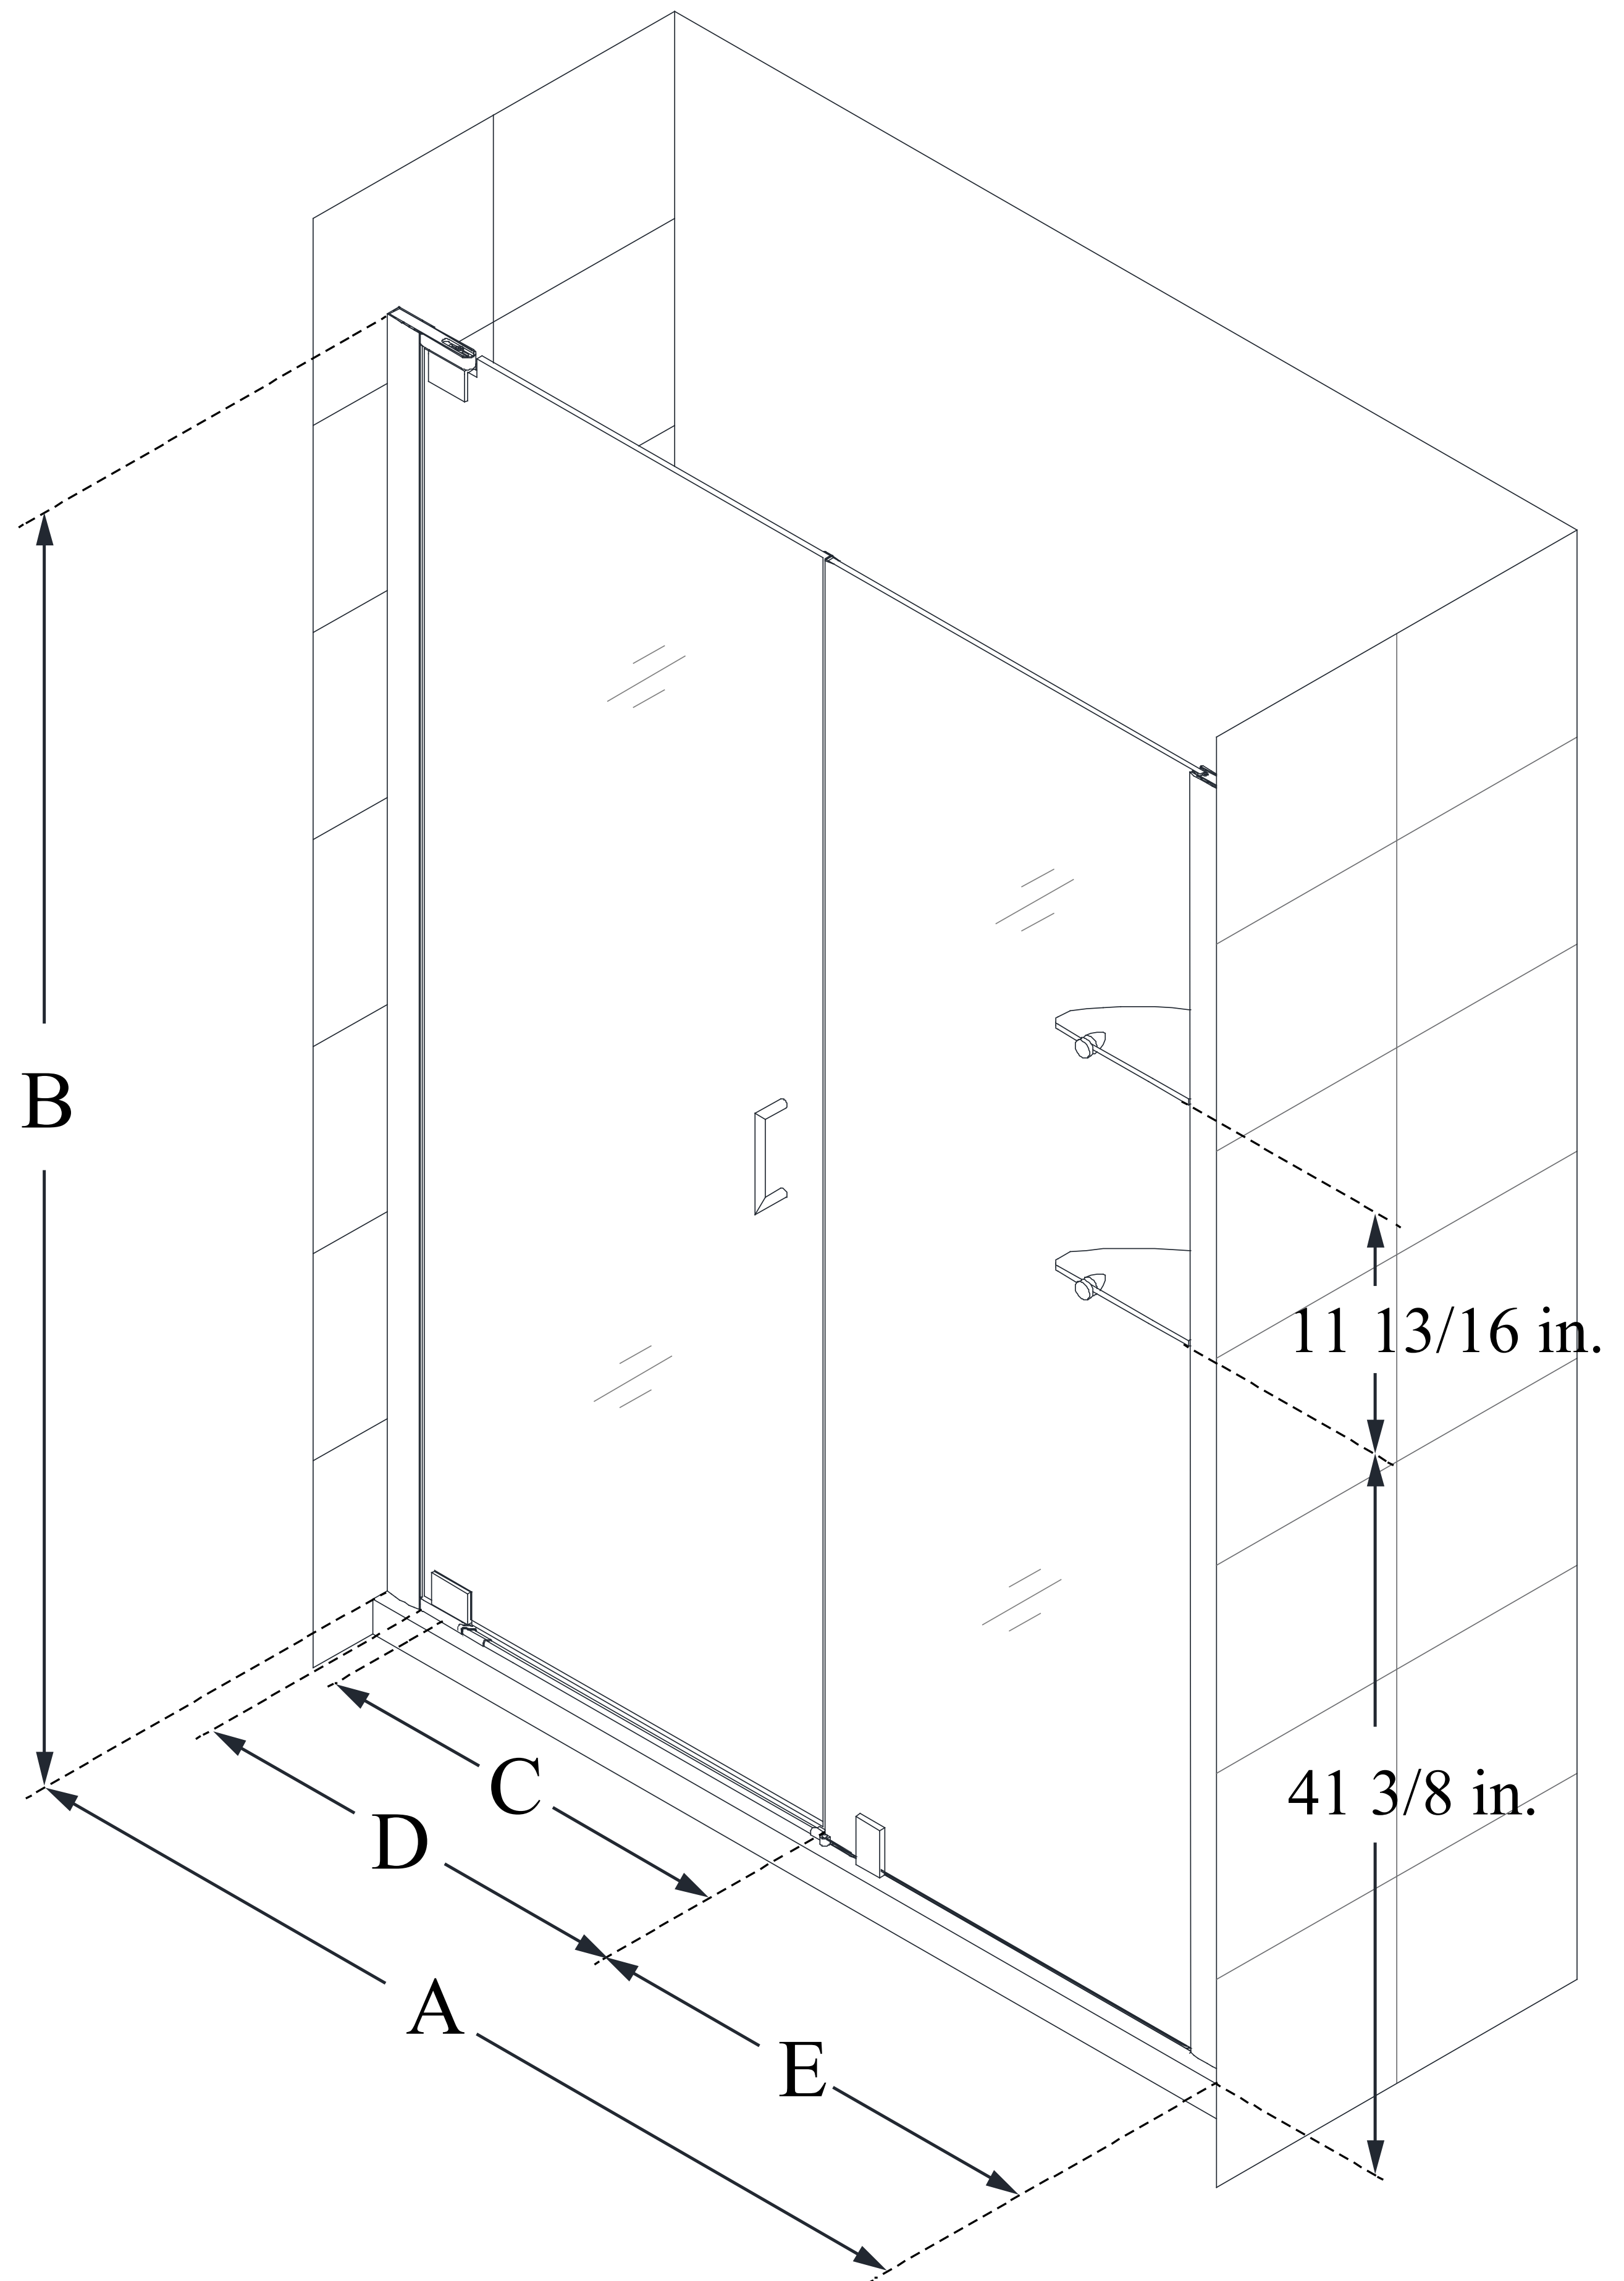

SHDR-4159720

ELEGANCE

DreamLine Elegance 59 3/4 - 61 3/4 in. W x 72 in. H Frameless Pivot Shower Door with Shelves

PIVOT DOOR

**CONFIGURATION
DIMENSIONS:**

A: 59 3/4 - 61 3/4 in.

MODEL WIDTH

B: 72 in.

MODEL HEIGHT

C: 28 1/4 in.

ACCESS WIDTH

D: 31 1/4 in.

DOOR WIDTH

E: 26 in.

INLINE PANEL WIDTH

DreamLine reserves the right to update or modify the hardware or materials pictured without prior notice for the purpose of product improvement and customer satisfaction.