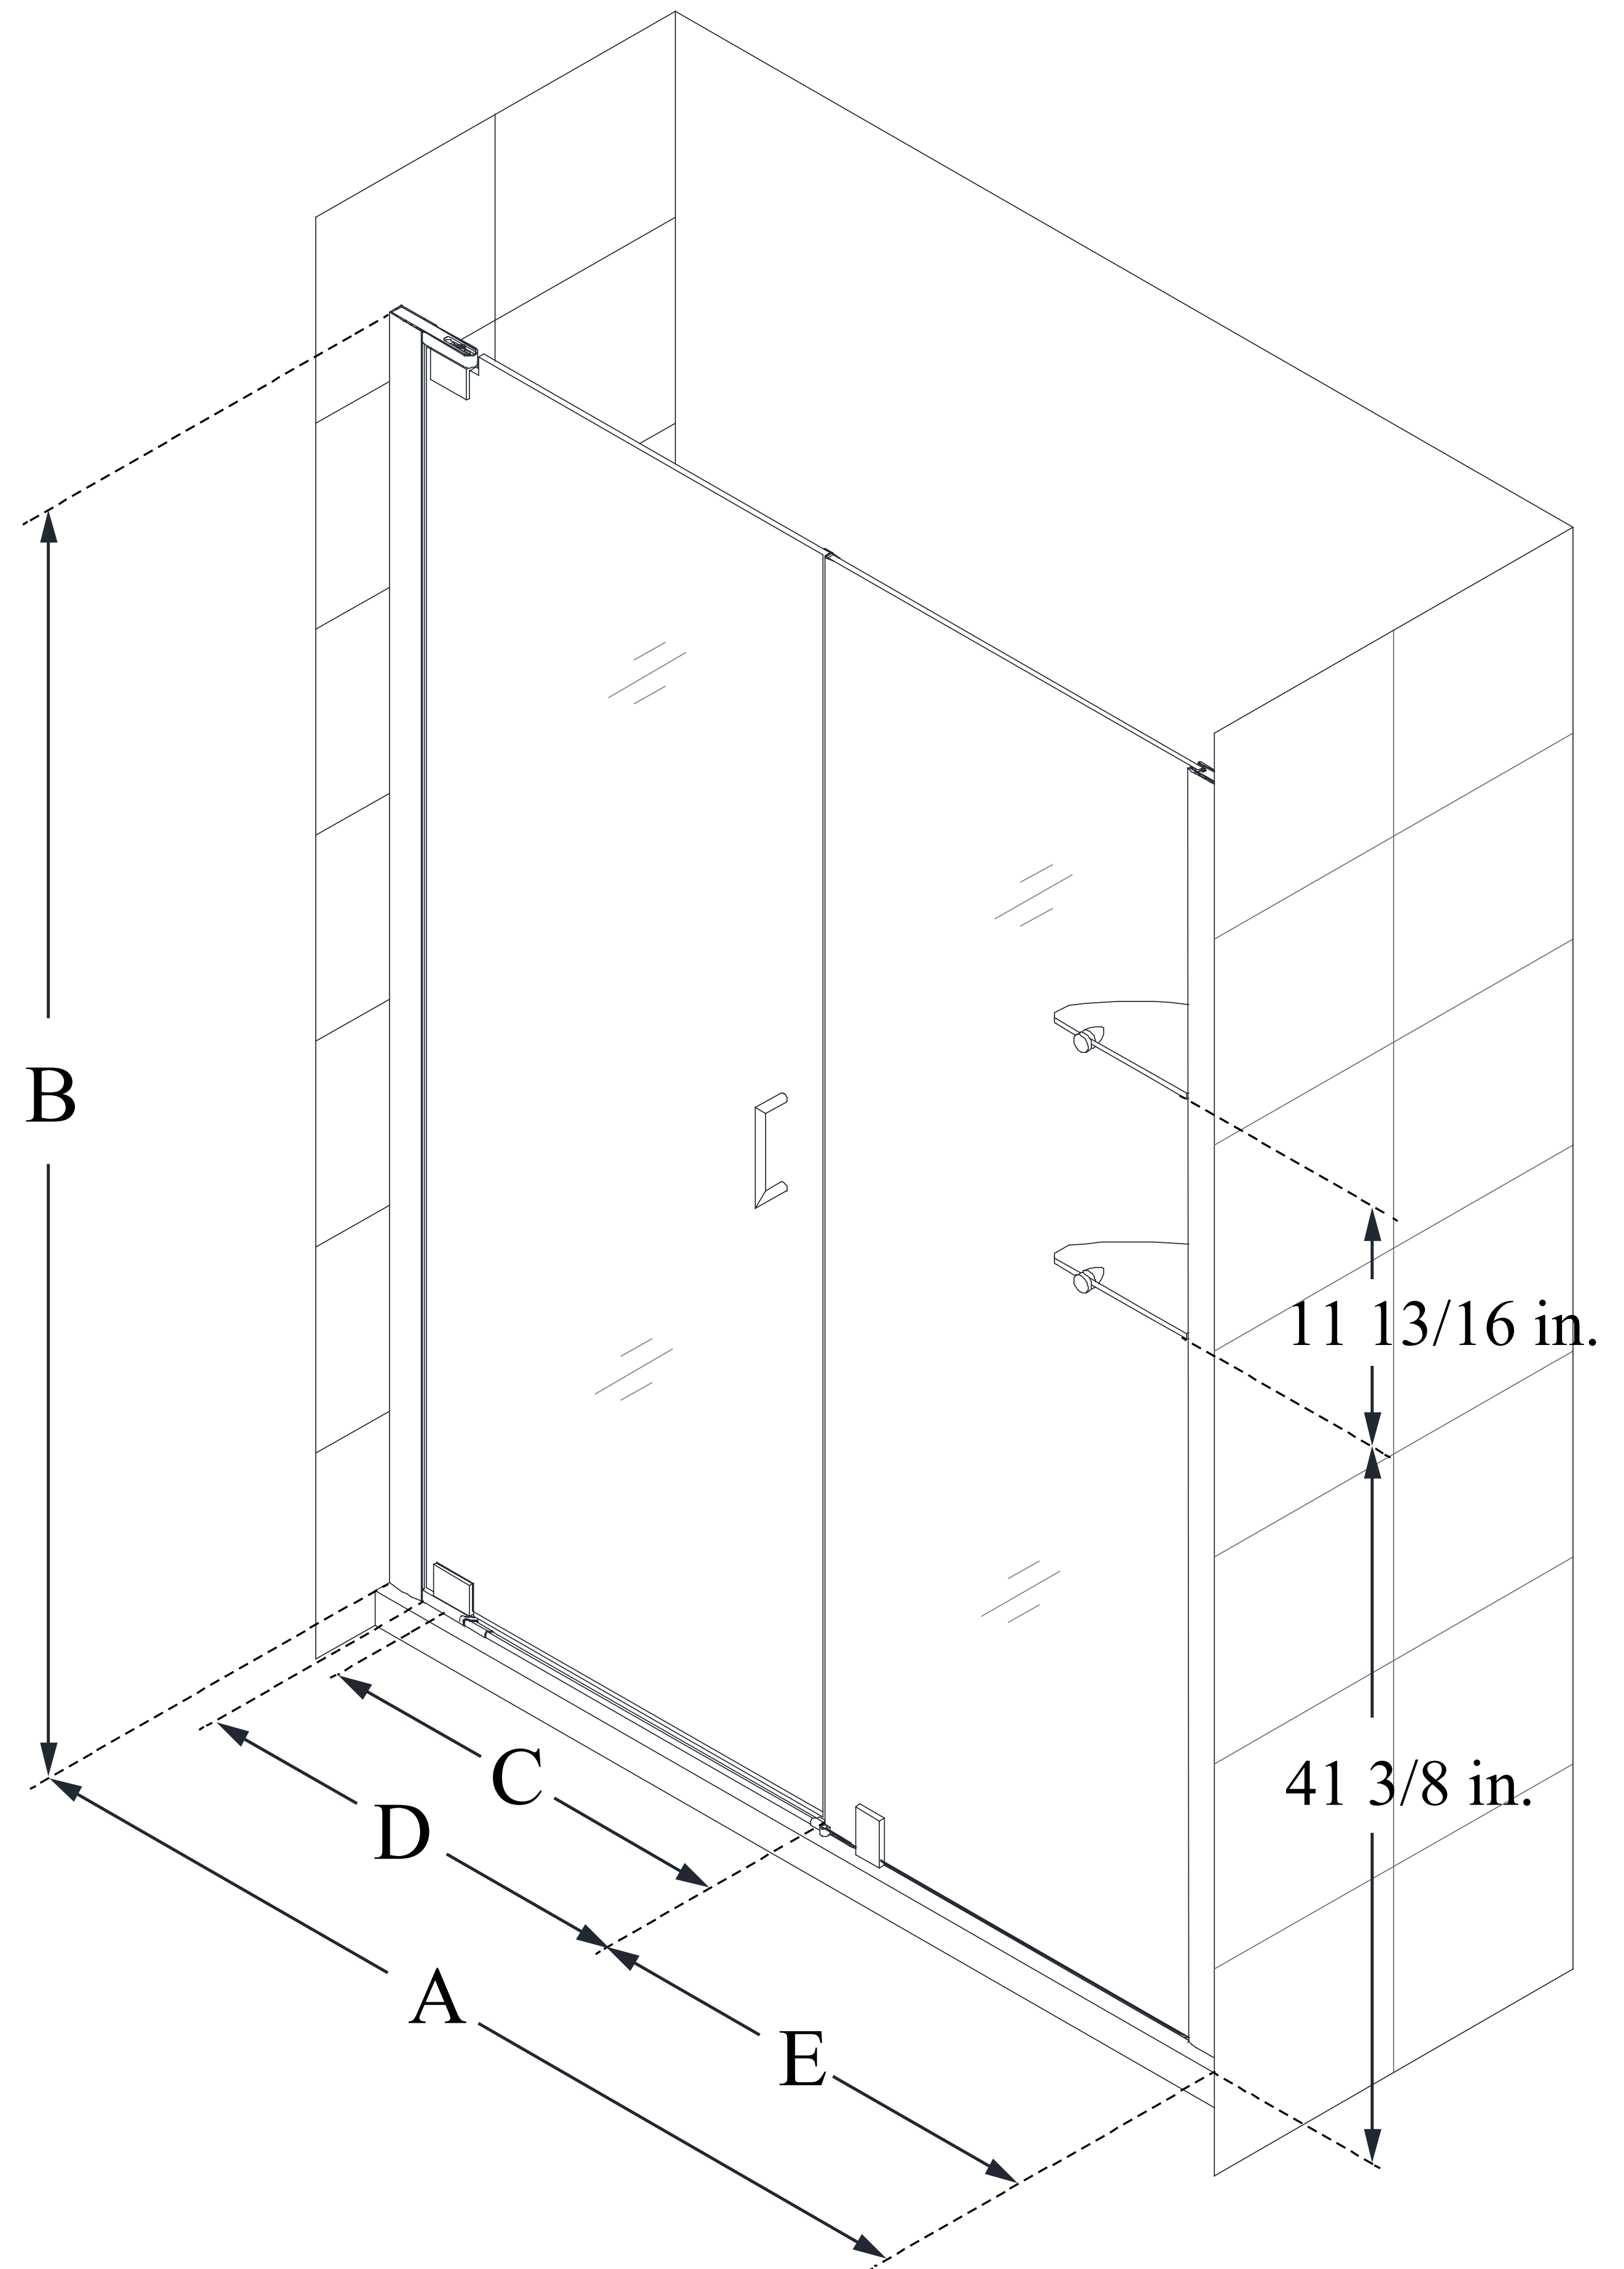

**SHDR-4158720**

**ELEGANCE**

DreamLine Elegance 58-60 in. W  
x 72 in. H Frameless Pivot Shower  
Door with Shelves

**PIVOT DOOR**

**CONFIGURATION  
DIMENSIONS:**

**A: 58 - 60 in.**

MODEL WIDTH

**B: 72 in.**

MODEL HEIGHT

**C: 26 1/2 in.**

ACCESS WIDTH

**D: 29 1/2 in.**

DOOR WIDTH

**E: 26 in.**

INLINE PANEL WIDTH

DreamLine reserves the right to update or modify the hardware or materials pictured without prior notice for the purpose of product improvement and customer satisfaction.