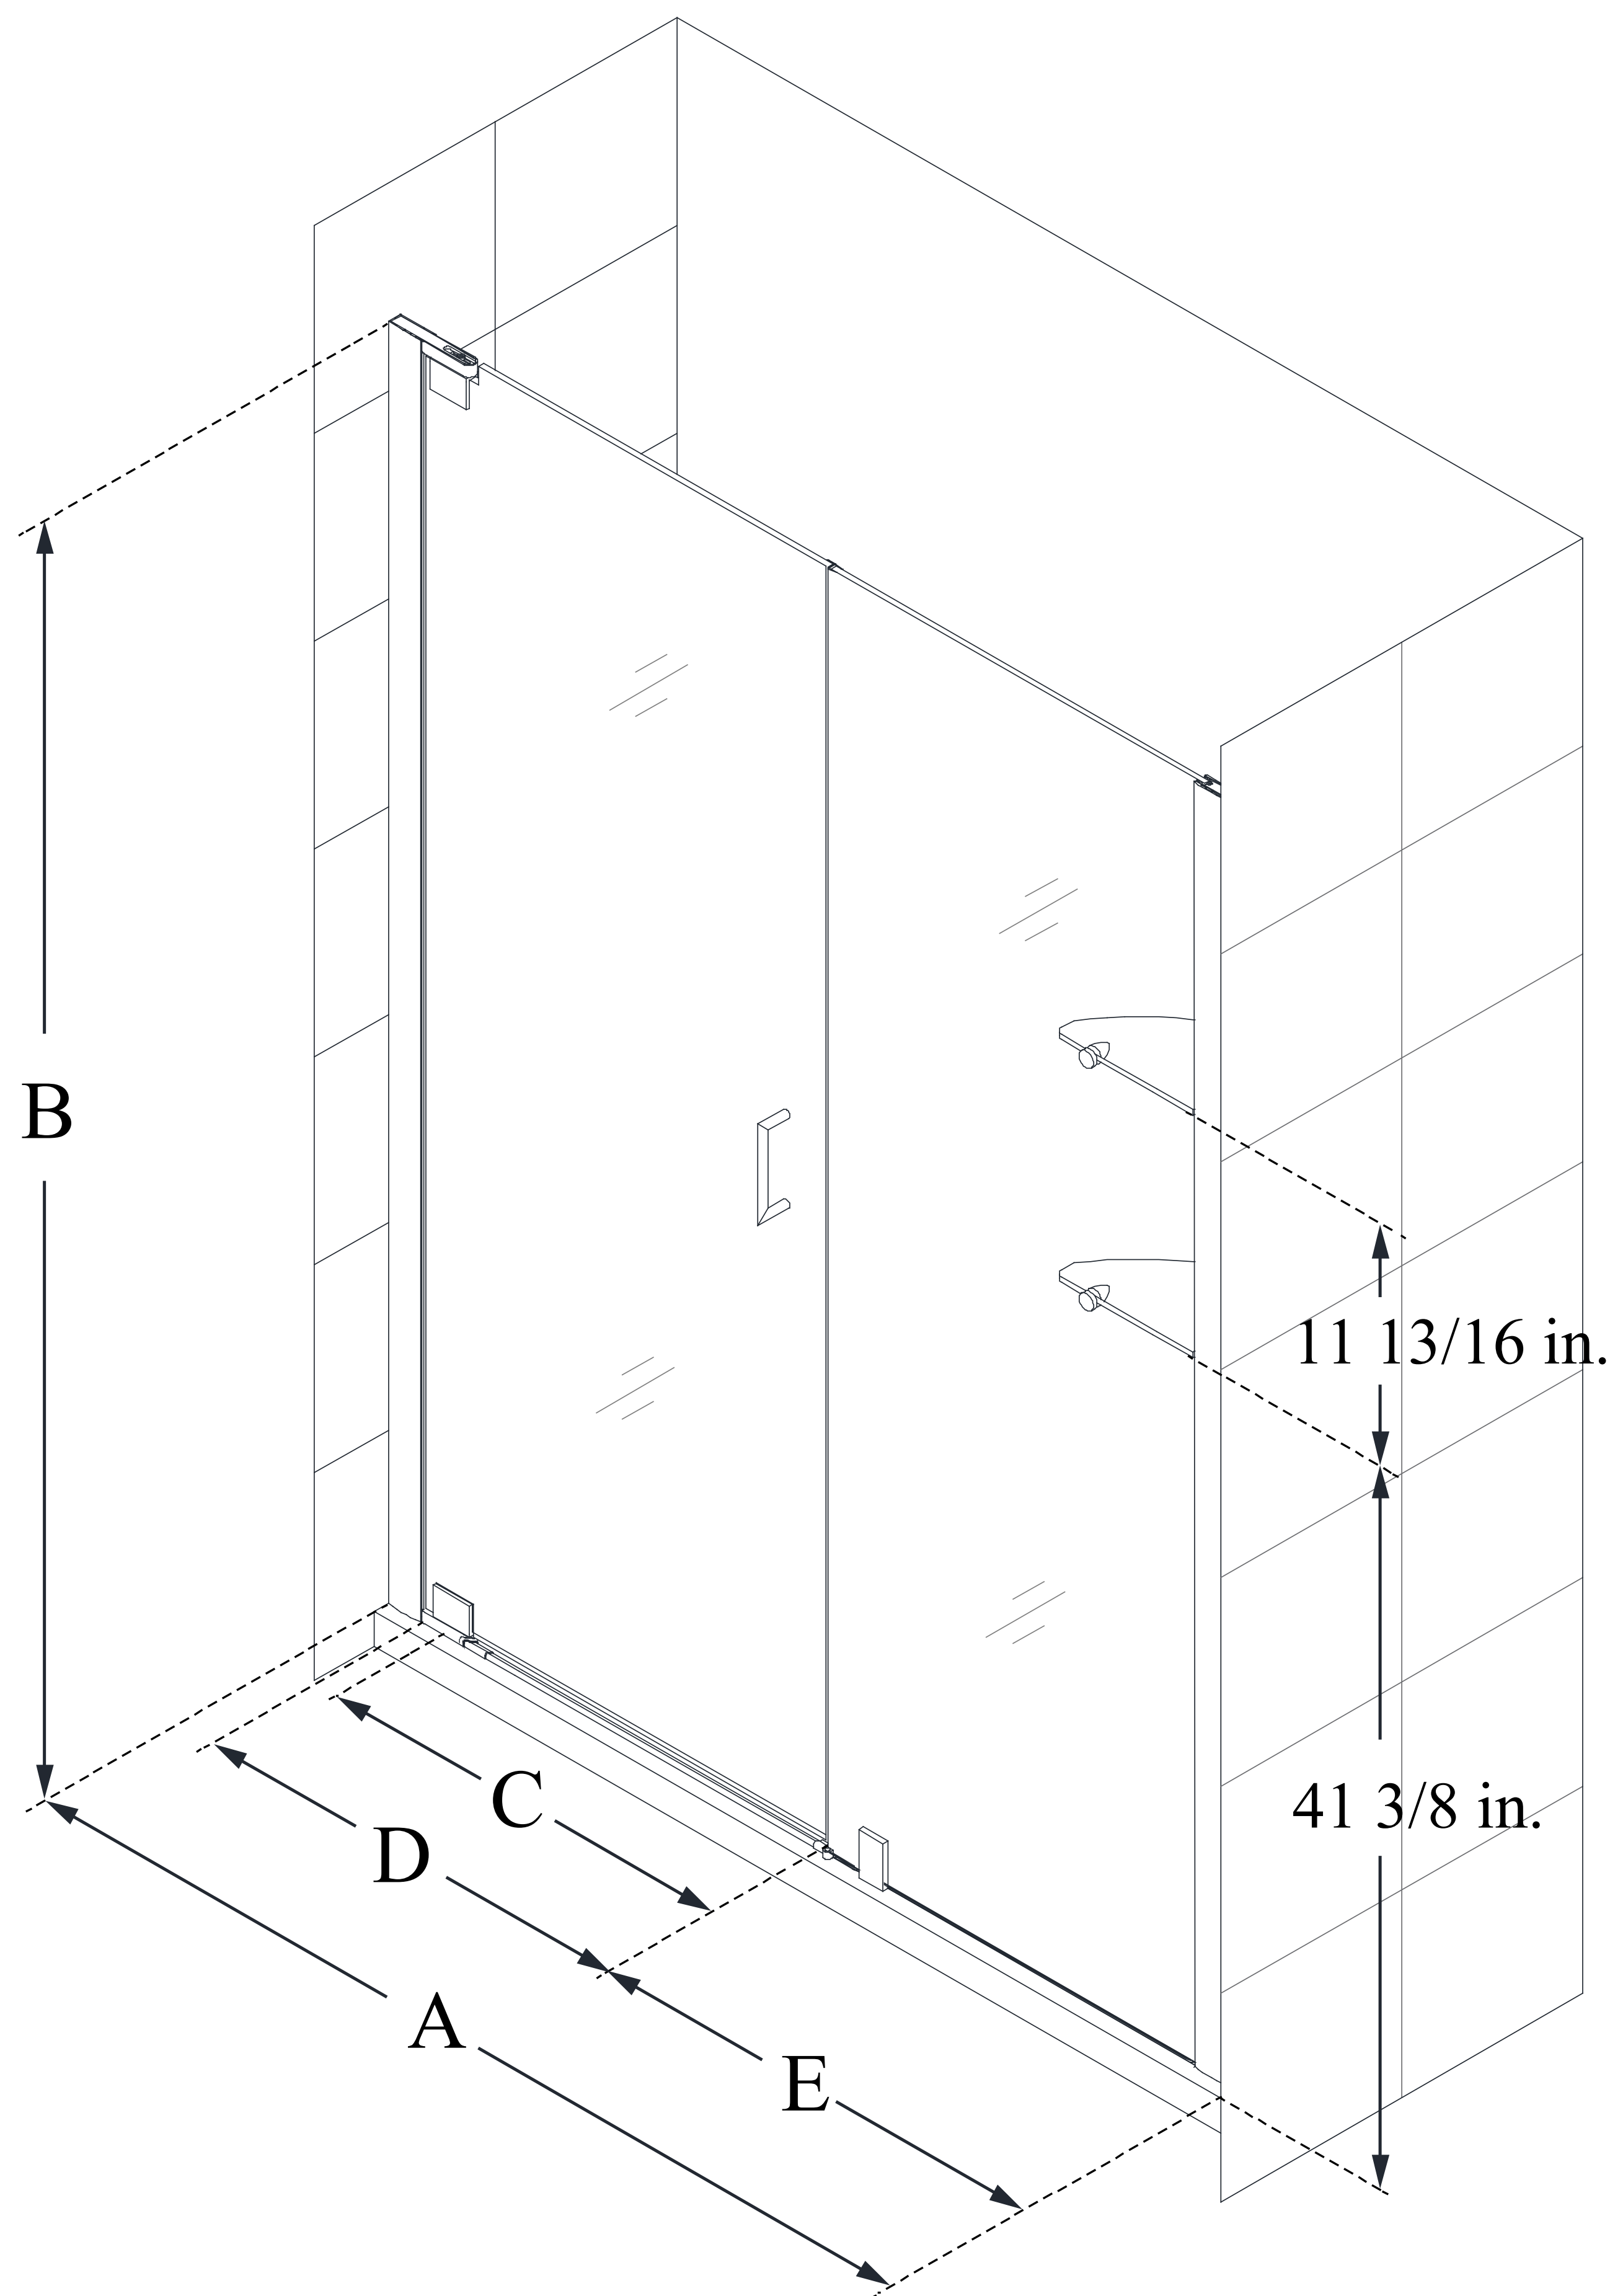

SHDR-4154720

ELEGANCE

DreamLine Elegance 54 1/2 - 56 1/2 in. W x 72 in. H Frameless Pivot Shower Door with Shelves

PIVOT DOOR

CONFIGURATION DIMENSIONS:

A: 54 1/2 - 56 1/2 in.

MODEL WIDTH

B: 72 in.

MODEL HEIGHT

C: 23 in.

ACCESS WIDTH

D: 26 in.

DOOR WIDTH

E: 26 in.

INLINE PANEL WIDTH

DreamLine reserves the right to update or modify the hardware or materials pictured without prior notice for the purpose of product improvement and customer satisfaction.