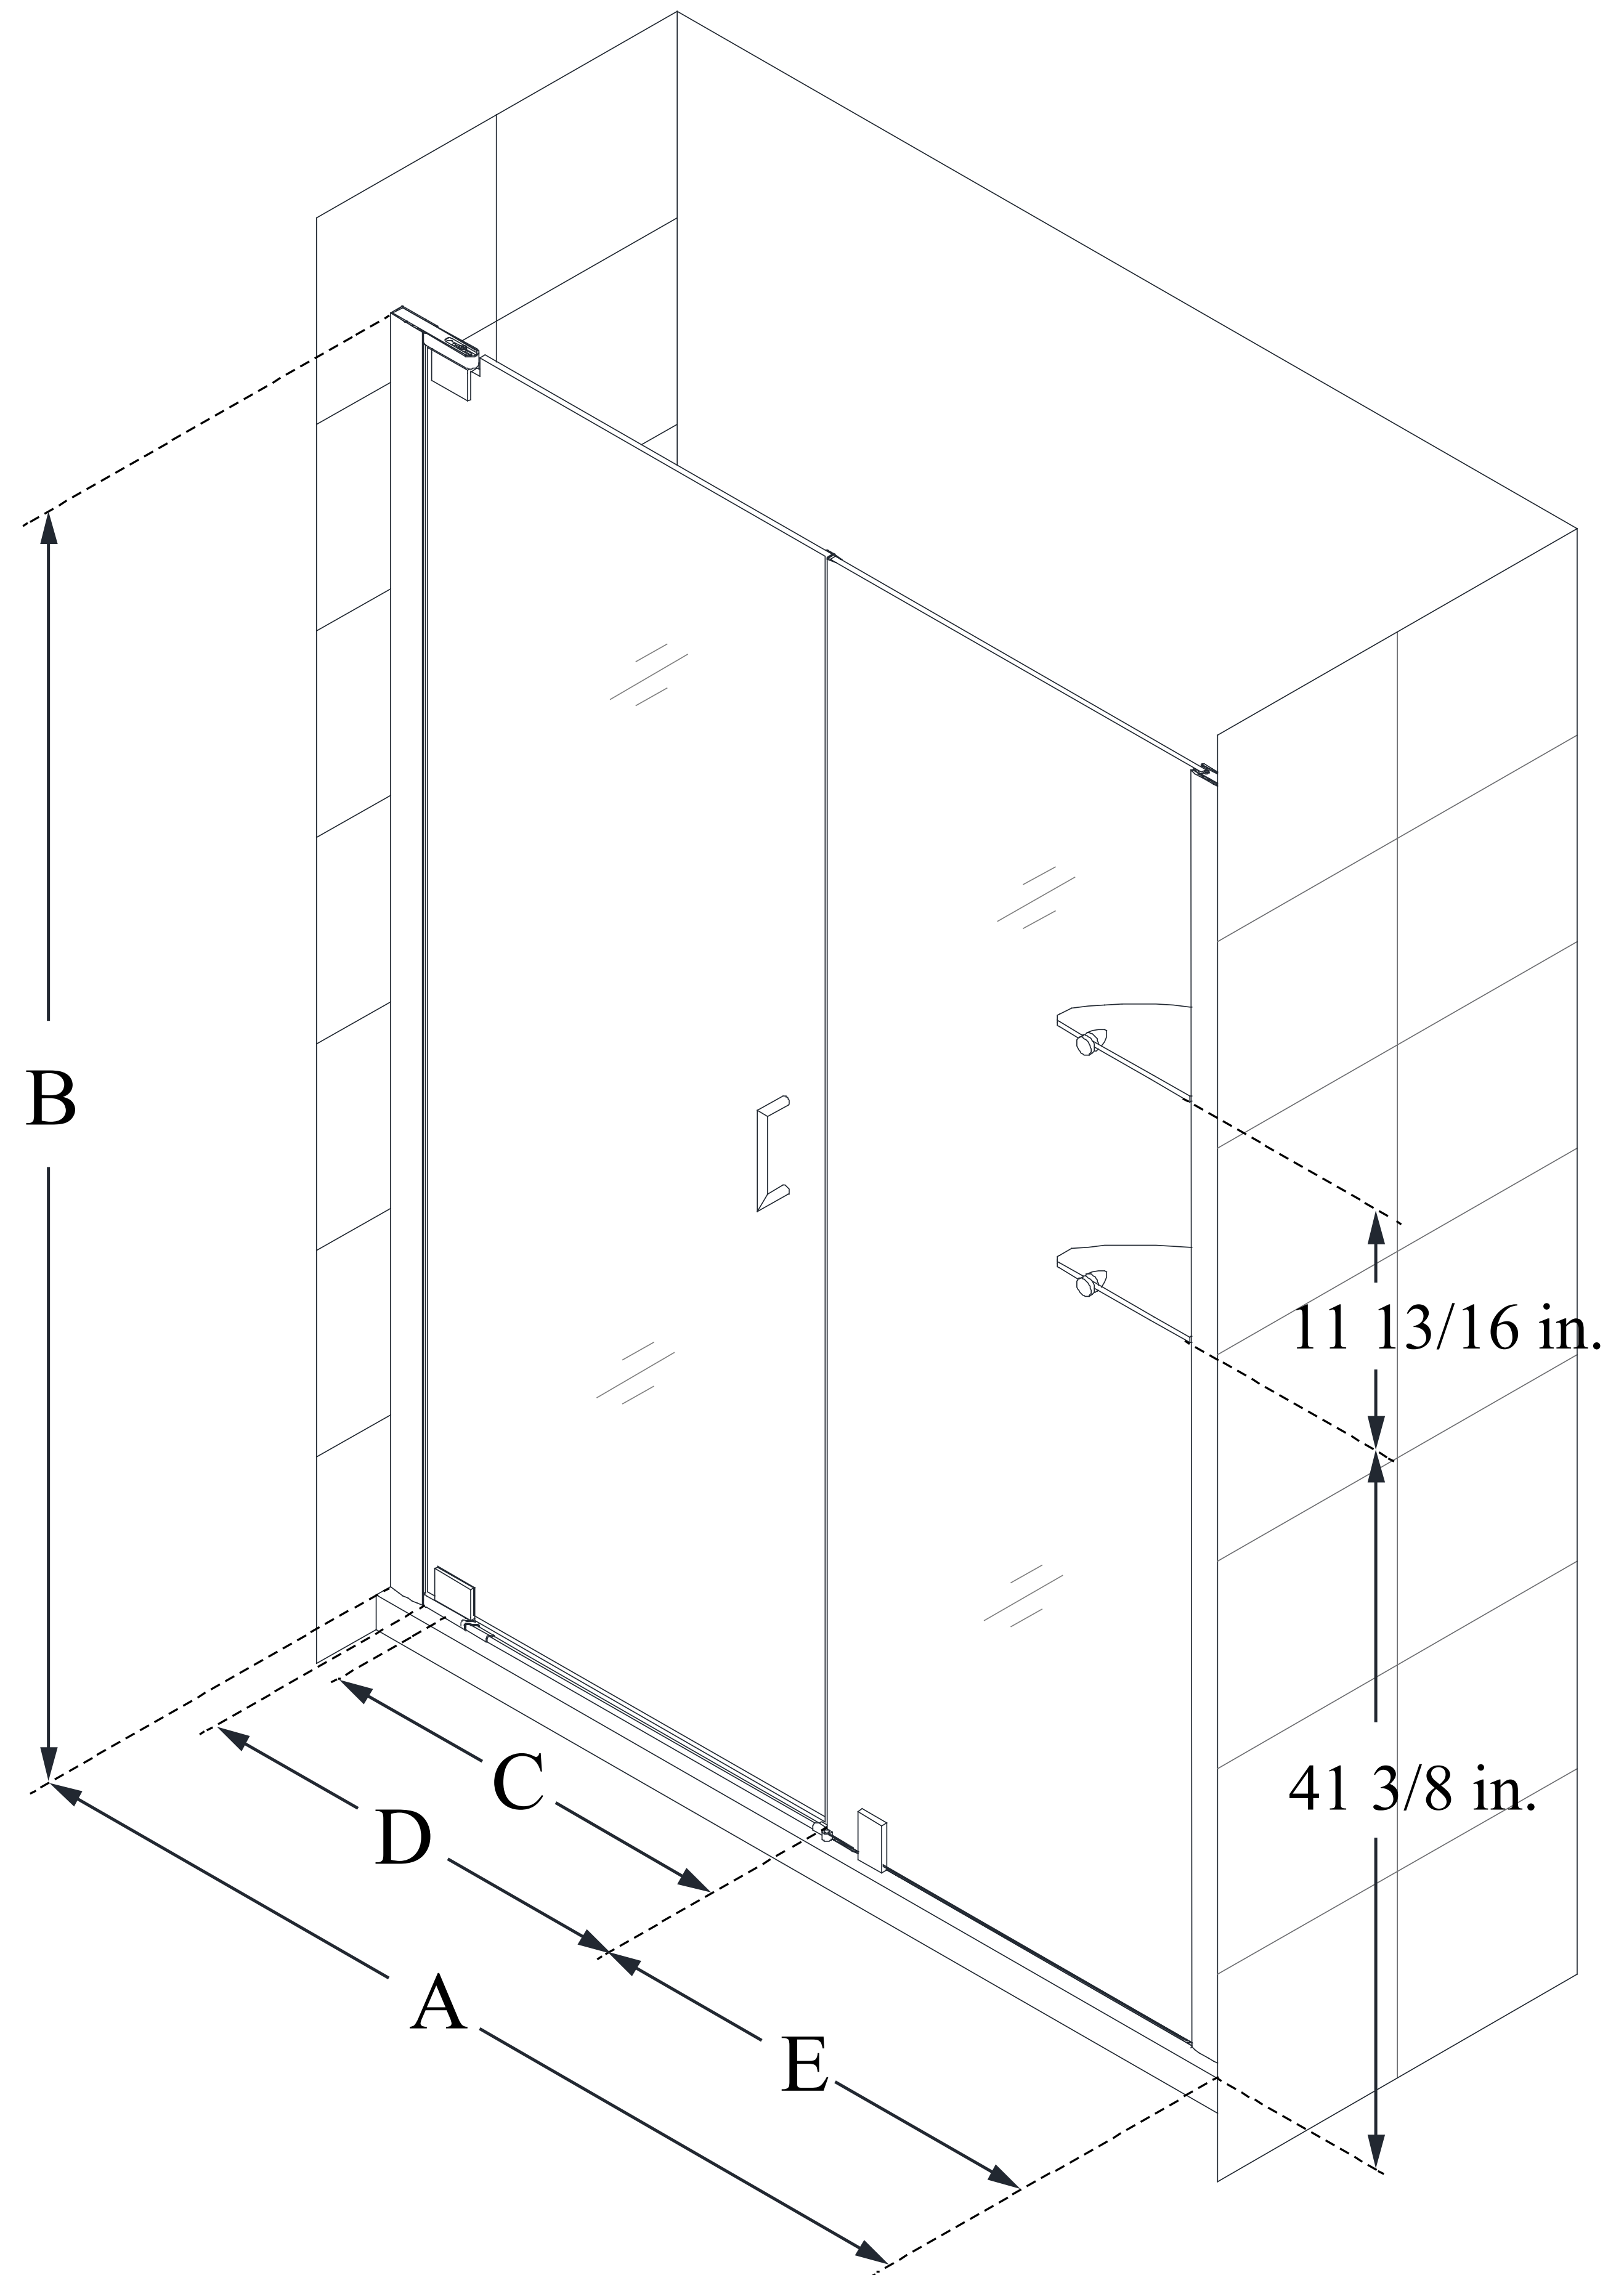

SHDR-4152720

ELEGANCE

DreamLine Elegance 52 3/4 - 54 3/4 in. W x 72 in. H Frameless Pivot Shower Door with Shelves

PIVOT DOOR

CONFIGURATION DIMENSIONS:

A: 52 3/4 - 54 3/4 in.

MODEL WIDTH

B: 72 in.

MODEL HEIGHT

C: 21 1/4 in.

ACCESS WIDTH

D: 24 1/4 in.

DOOR WIDTH

E: 26 in.

INLINE PANEL WIDTH

DreamLine reserves the right to update or modify the hardware or materials pictured without prior notice for the purpose of product improvement and customer satisfaction.