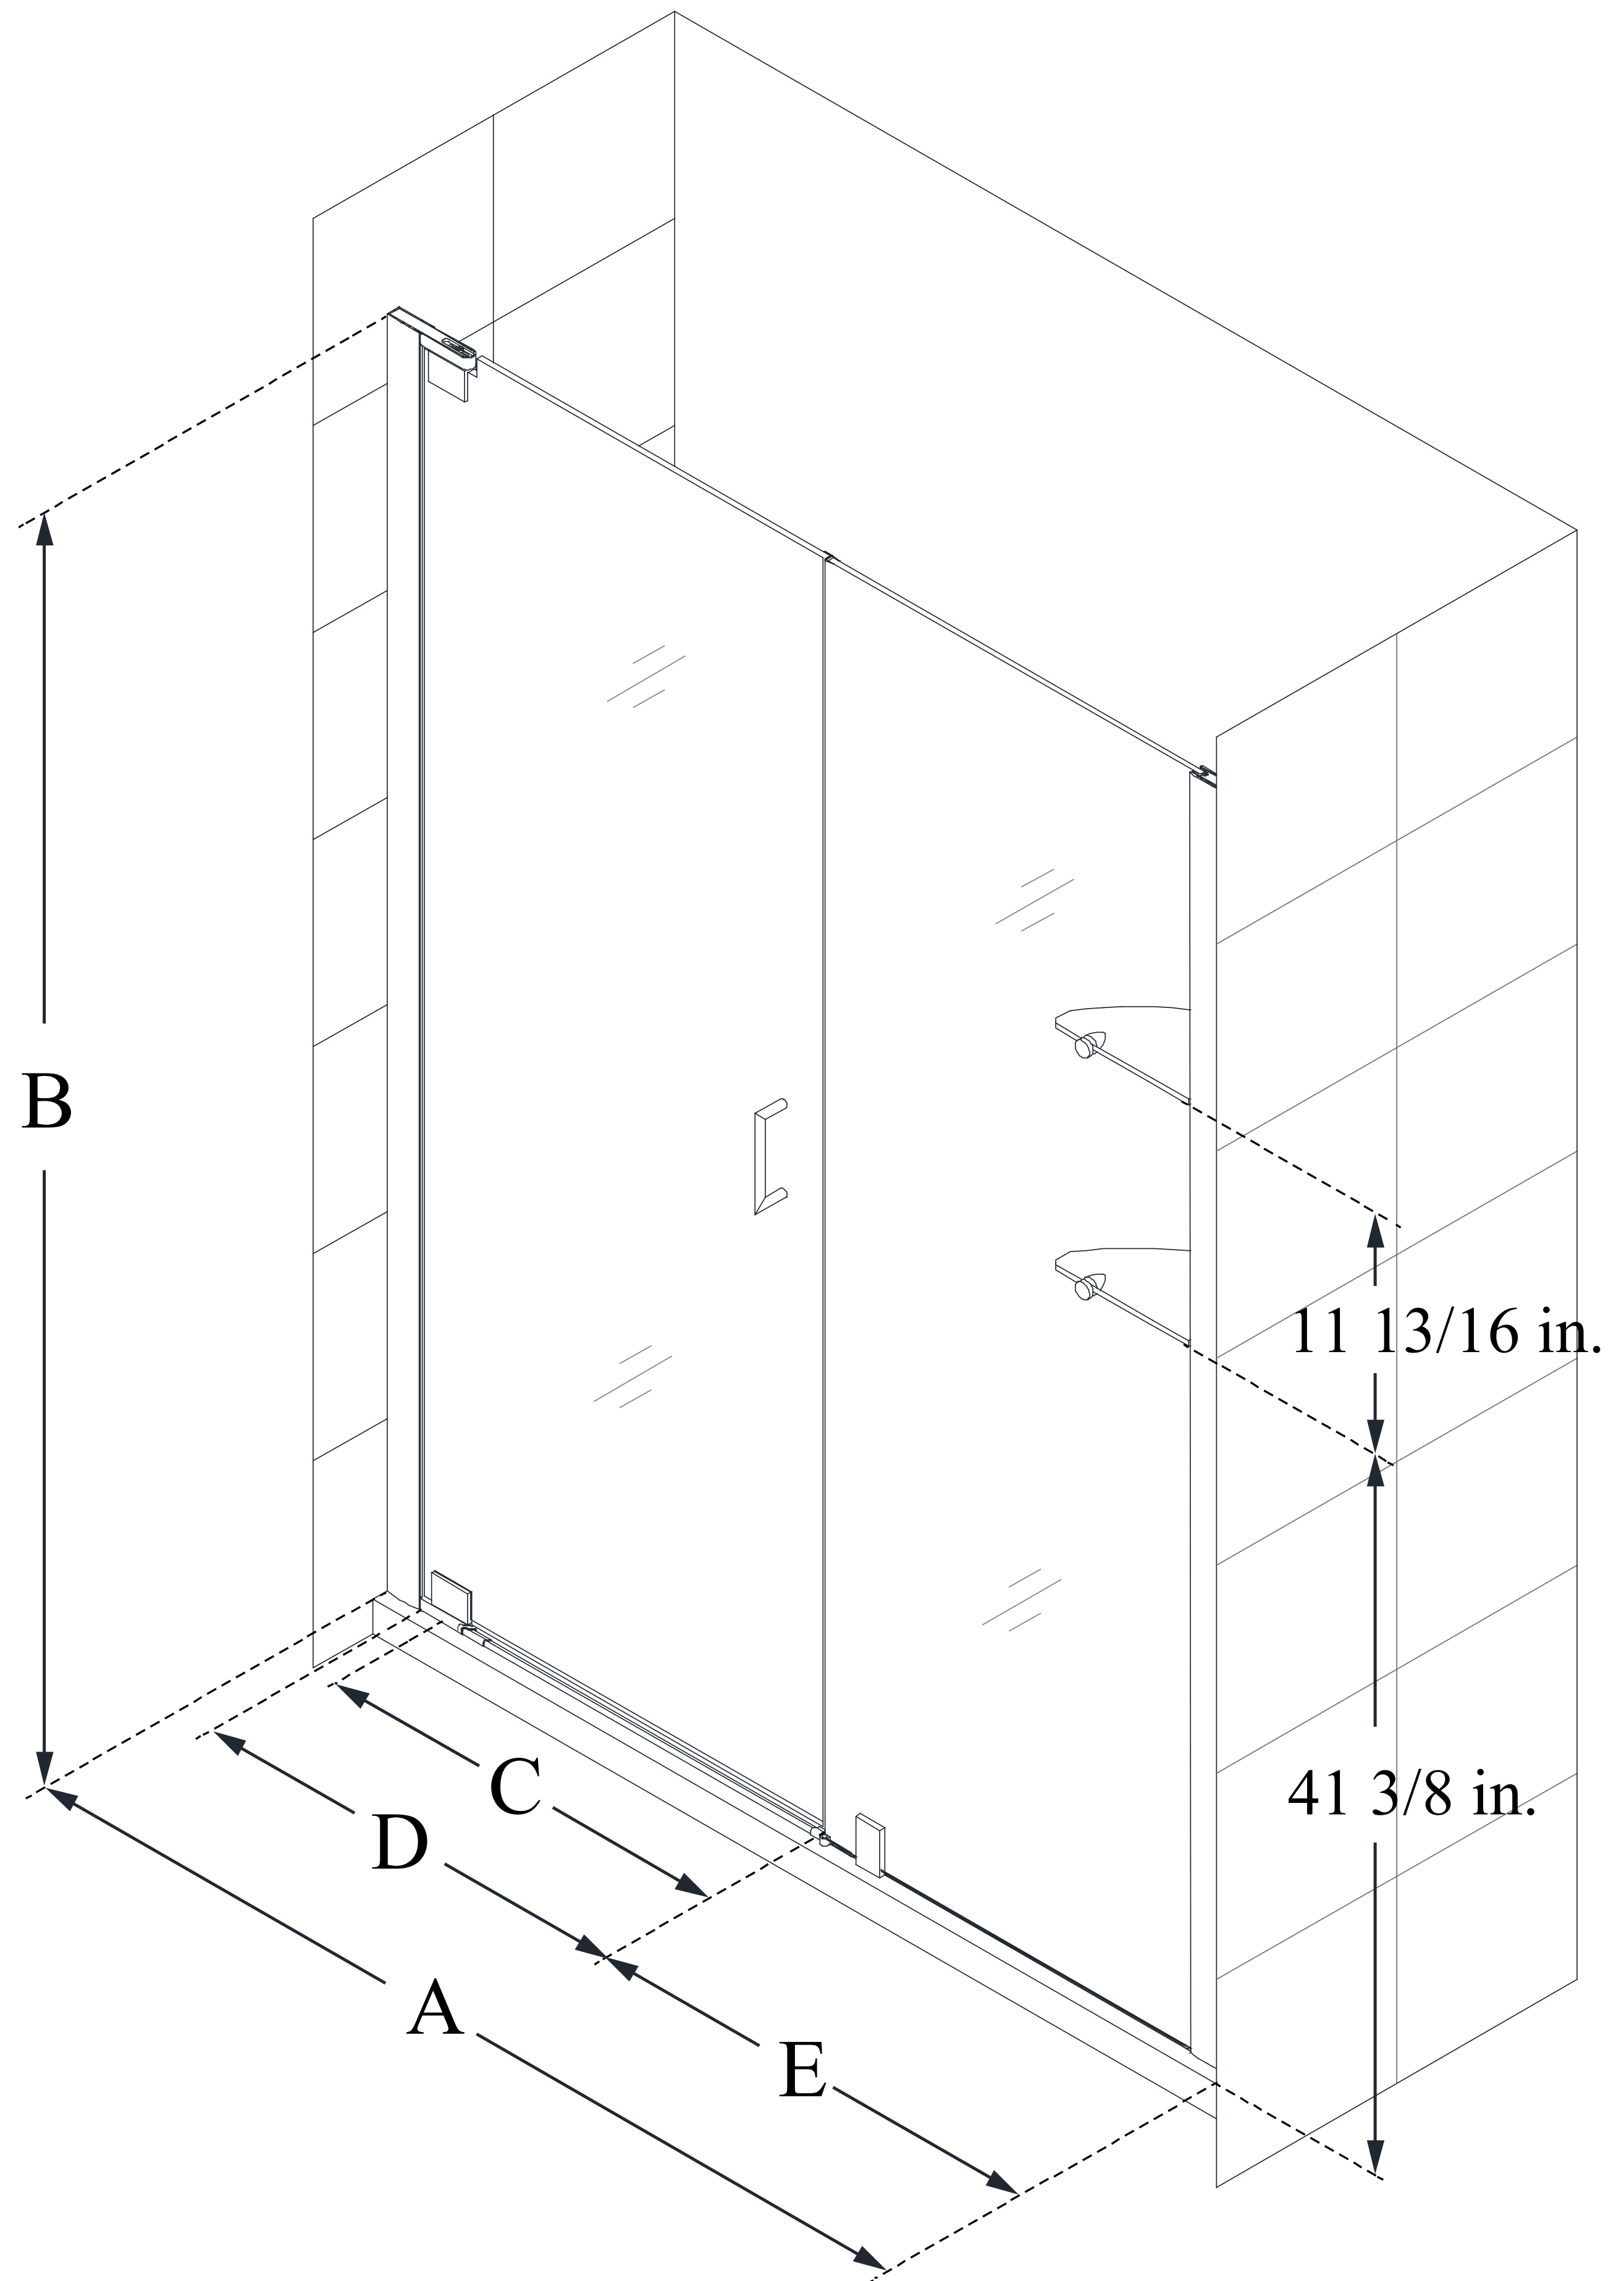

SHDR-4149720

ELEGANCE

DreamLine Elegance 49 1/4 - 51 1/4 in. W x 72 in. H Frameless Pivot Shower Door with Shelves

PIVOT DOOR

CONFIGURATION DIMENSIONS:

A: 49 1/4 - 51 1/4 in.

MODEL WIDTH

B: 72 in.

MODEL HEIGHT

C: 17 3/4 in.

ACCESS WIDTH

D: 20 3/4 in.

DOOR WIDTH

E: 26 in.

INLINE PANEL WIDTH

DreamLine reserves the right to update or modify the hardware or materials pictured without prior notice for the purpose of product improvement and customer satisfaction.