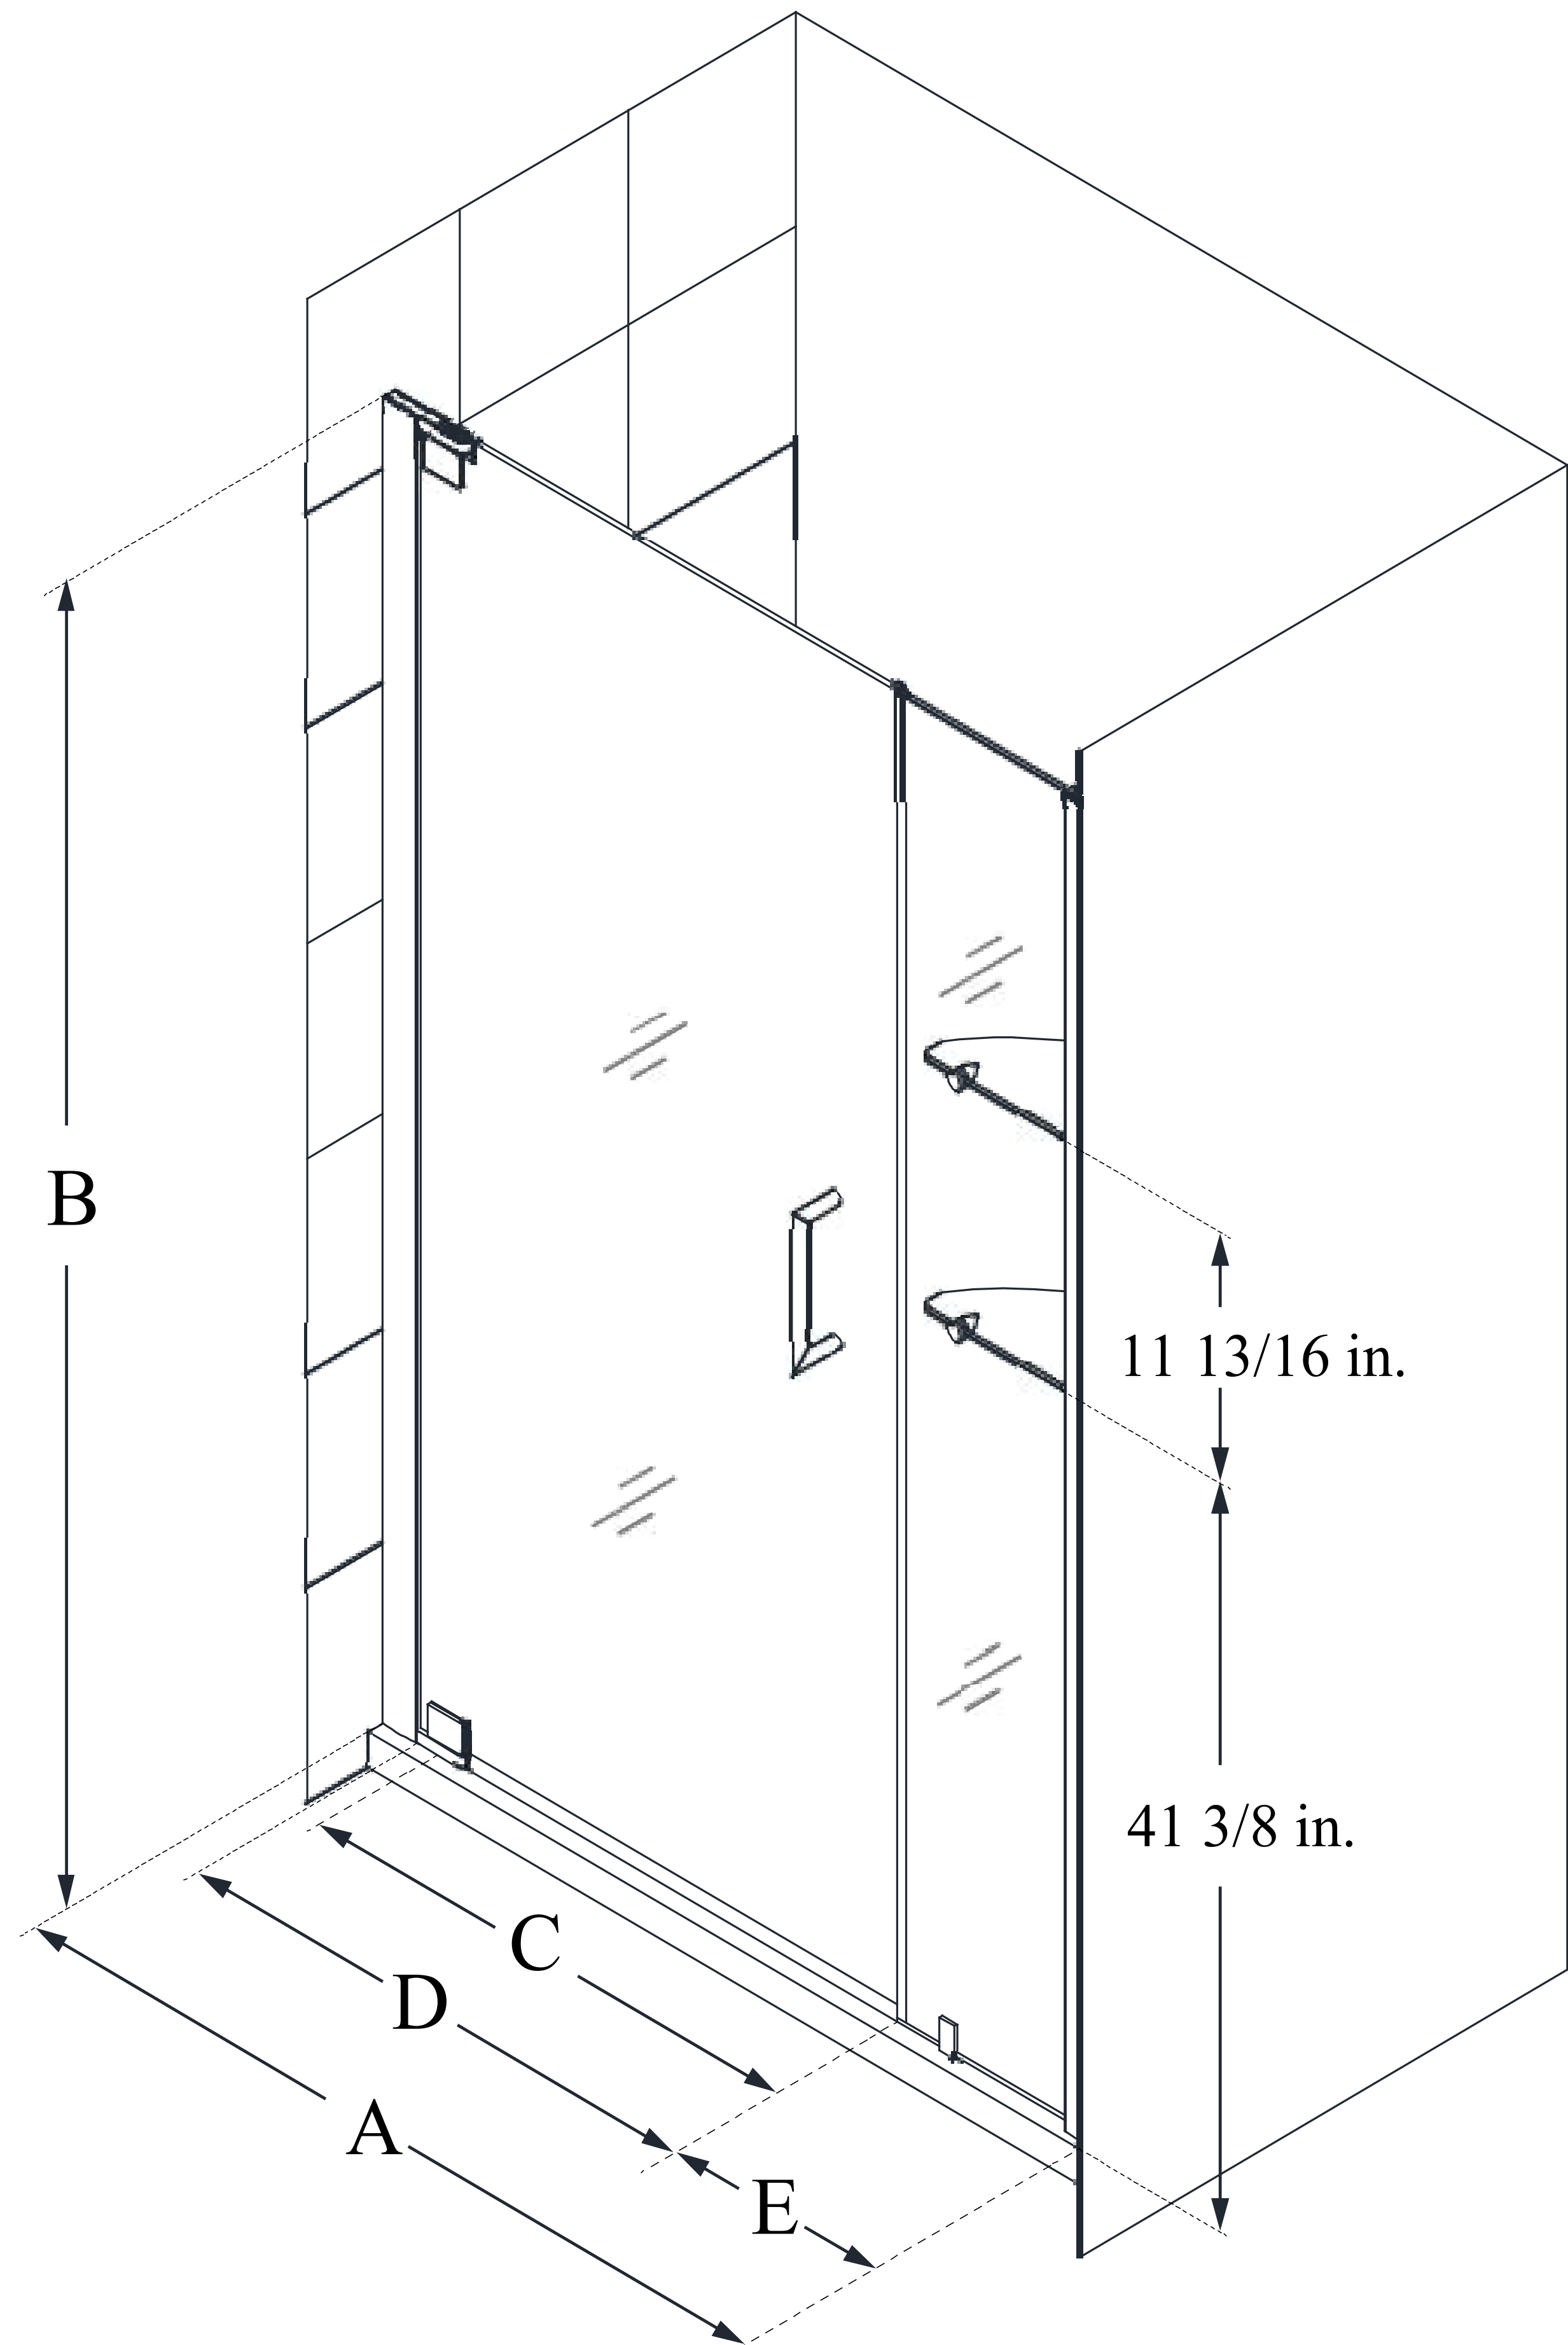

SHDR-4147720

ELEGANCE

DreamLine Elegance 47 3/4 - 49 3/4 in. W x 72 in. H Frameless Pivot Shower Door with Shelves

PIVOT DOOR

CONFIGURATION DIMENSIONS:

A: 47 3/4 - 49 3/4 in.

MODEL WIDTH

B: 72 in.

MODEL HEIGHT

C: 28 1/4 in.

ACCESS WIDTH

D: 31 1/4 in.

DOOR WIDTH

E: 14 in.

INLINE PANEL WIDTH

DreamLine reserves the right to update or modify the hardware or materials pictured without prior notice for the purpose of product improvement and customer satisfaction.