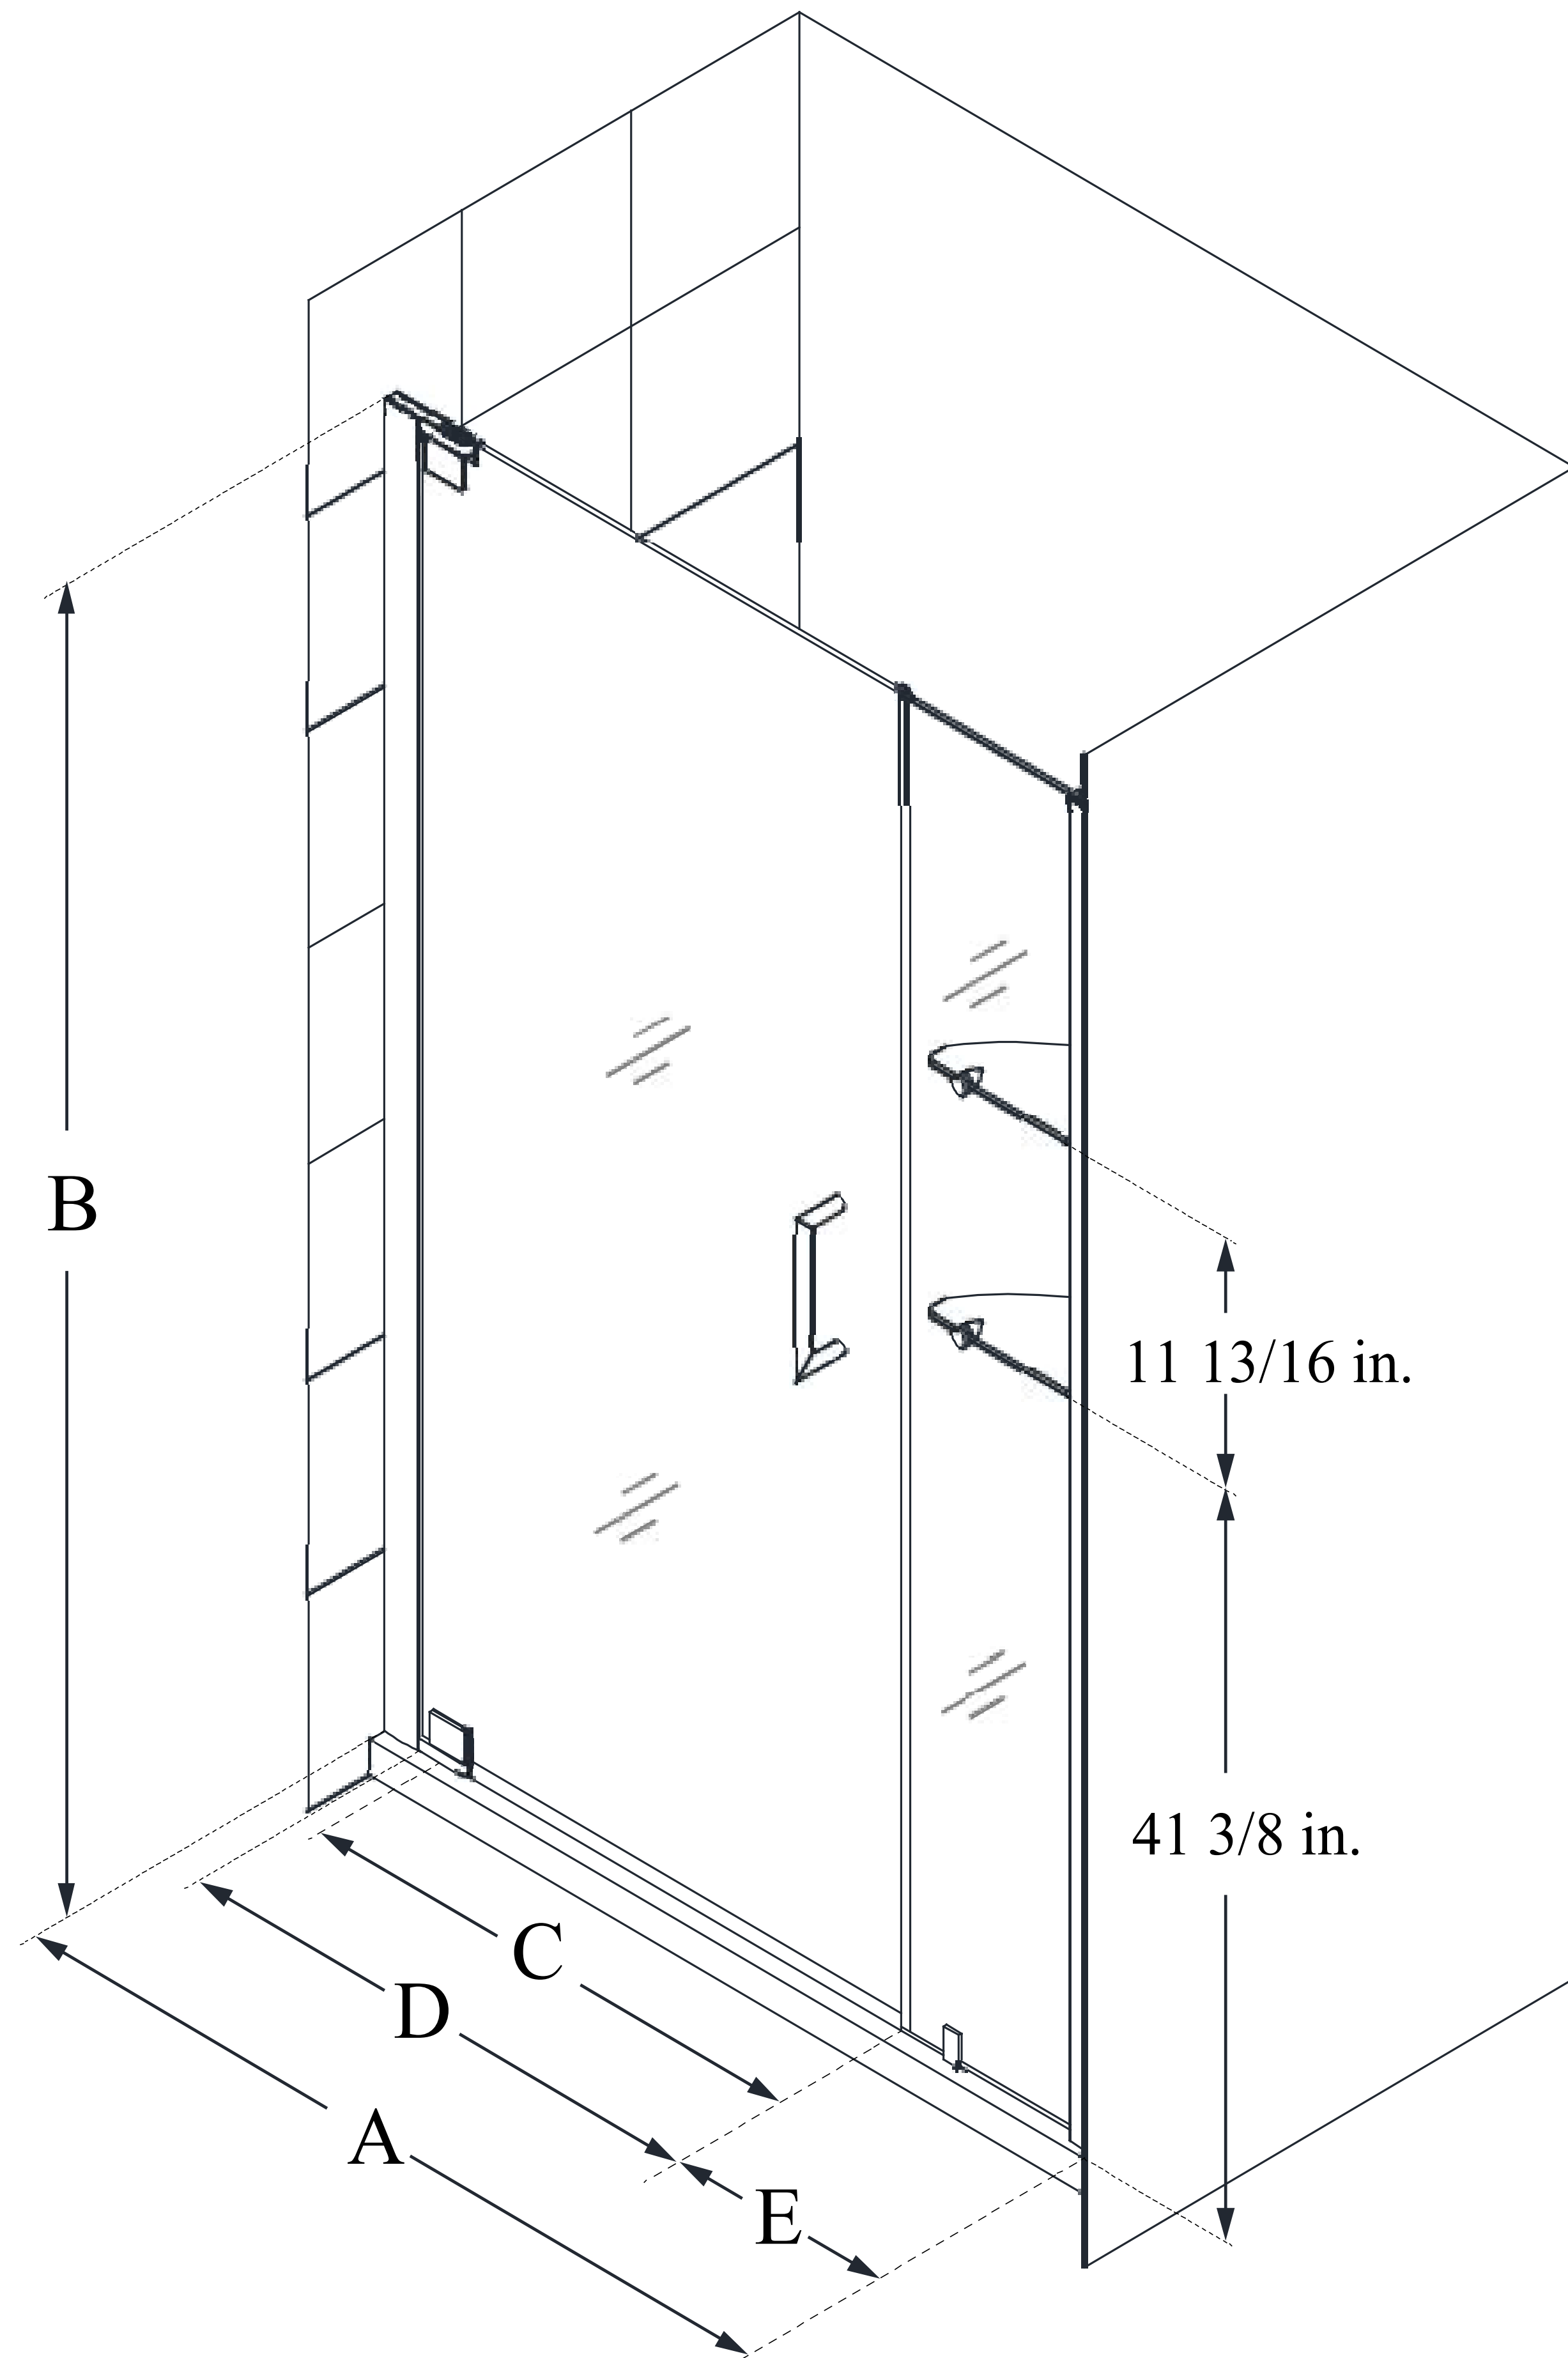

**SHDR-4146720**

**ELEGANCE**

DreamLine Elegance 46-48 in. W  
x 72 in. H Frameless Pivot Shower  
Door with Shelves

**PIVOT DOOR**

**CONFIGURATION  
DIMENSIONS:**

**A: 46 - 48 in.**

MODEL WIDTH

**B: 72 in.**

MODEL HEIGHT

**C: 26 1/2 in.**

ACCESS WIDTH

**D: 29 1/2 in.**

DOOR WIDTH

**E: 14 in.**

INLINE PANEL WIDTH

DreamLine reserves the right to update or modify the hardware or materials pictured without prior notice for the purpose of product improvement and customer satisfaction.