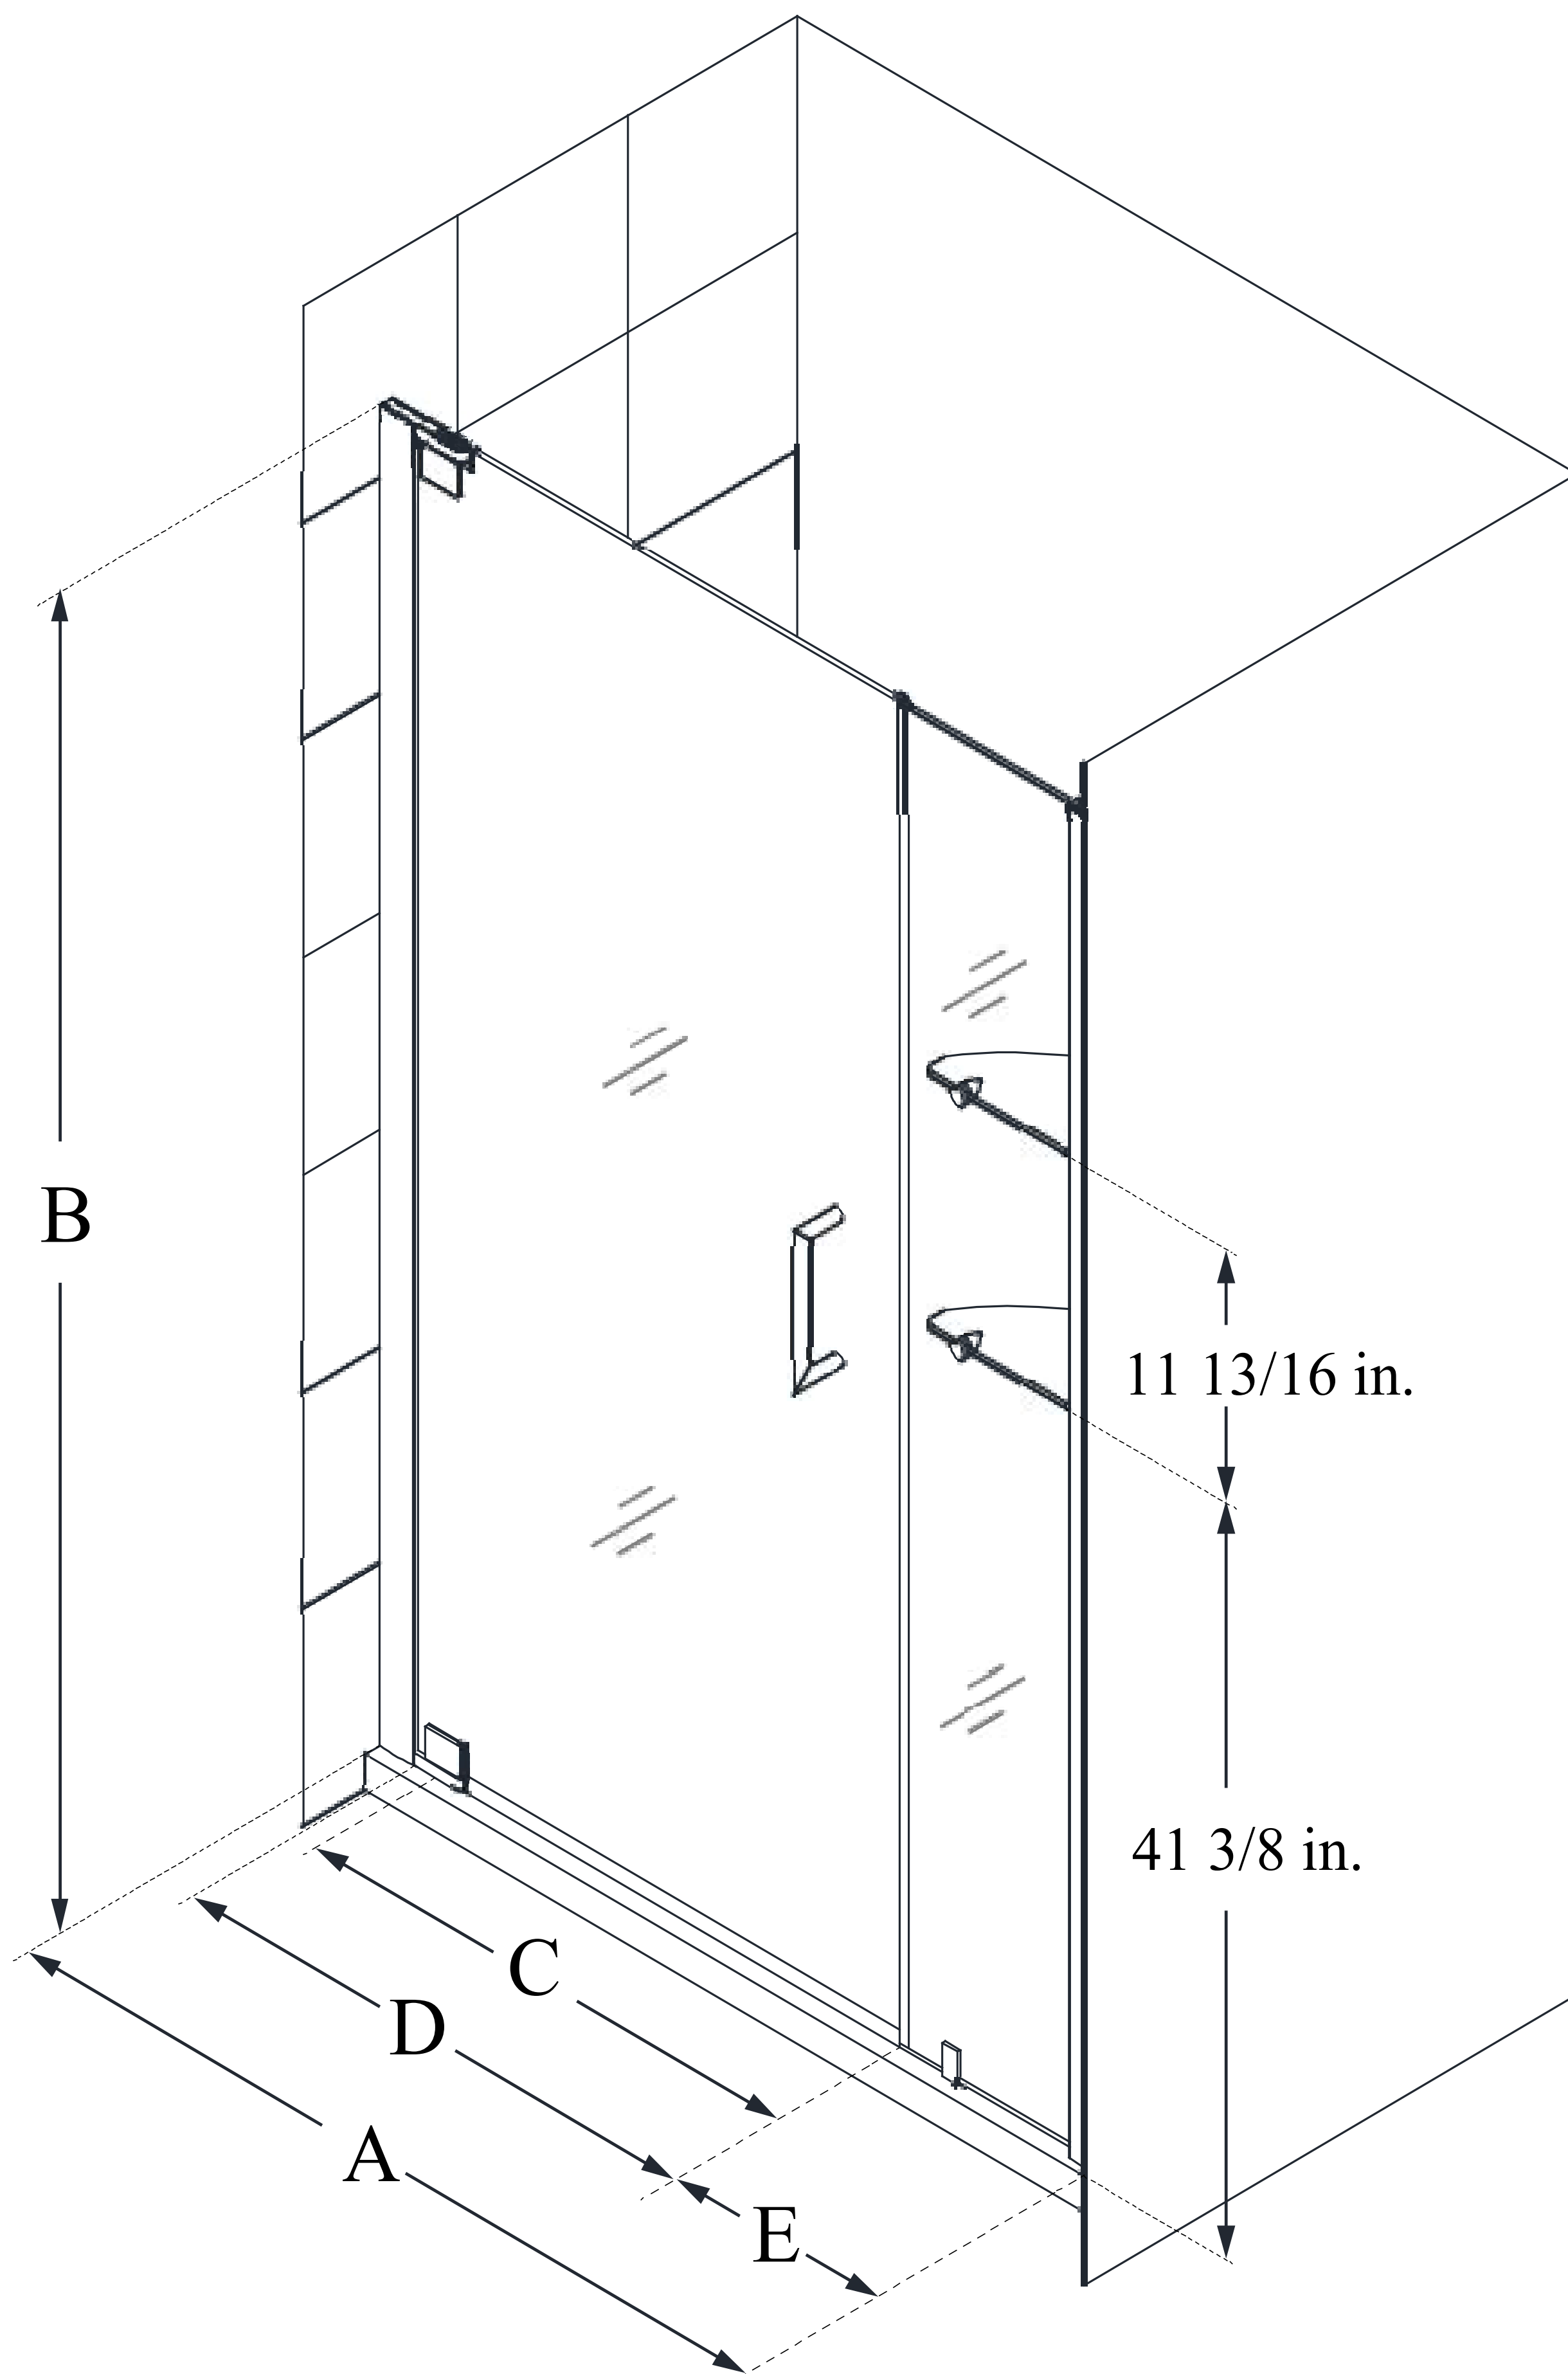

SHDR-4140720

ELEGANCE

DreamLine Elegance 40 3/4 - 42 3/4 in. W x 72 in. H Frameless Pivot Shower Door with Shelves

PIVOT DOOR

CONFIGURATION DIMENSIONS:

A: 40 3/4 - 42 3/4 in.

MODEL WIDTH

B: 72 in.

MODEL HEIGHT

C: 21 1/4 in.

ACCESS WIDTH

D: 24 1/4 in.

DOOR WIDTH

E: 14 in.

INLINE PANEL WIDTH

DreamLine reserves the right to update or modify the hardware or materials pictured without prior notice for the purpose of product improvement and customer satisfaction.