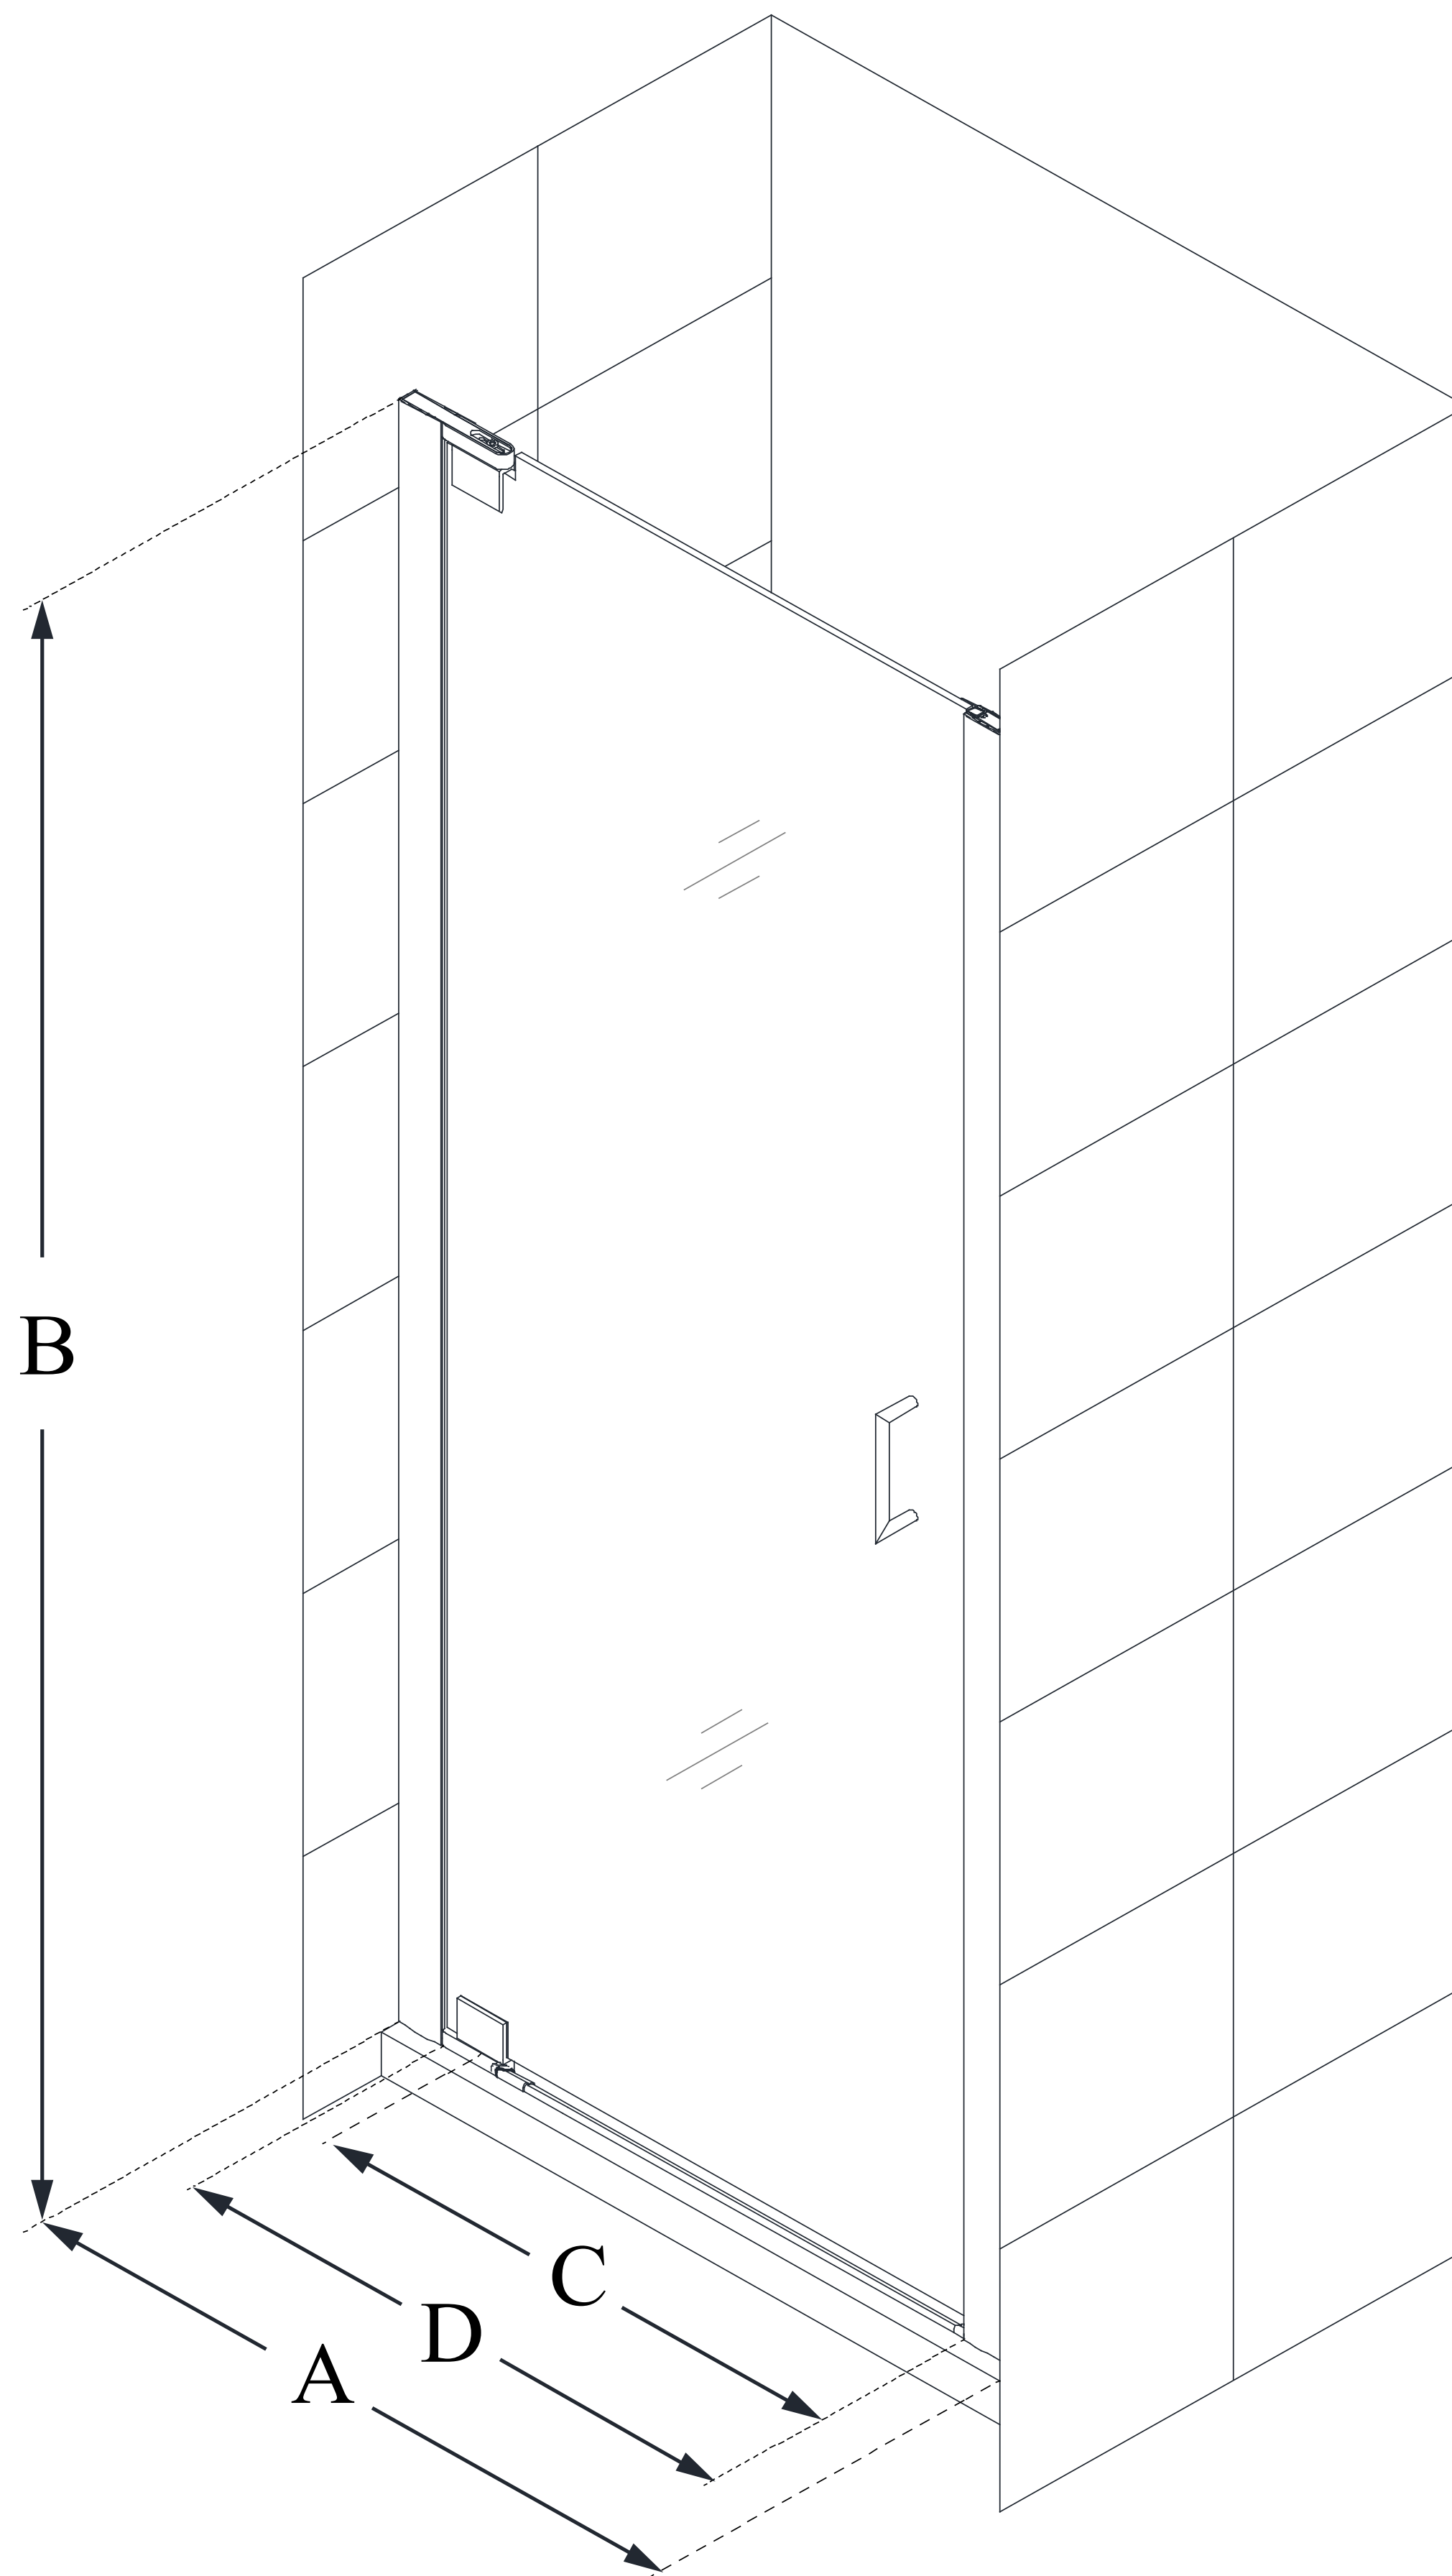

SHDR-4125720

ELEGANCE

DreamLine Elegance 25 1/4 - 27 1/4 in. W x 72 in. H Frameless Pivot Shower Door

PIVOT DOOR

CONFIGURATION DIMENSIONS:

A: 25 1/4 - 27 1/4 in.

MODEL WIDTH

B: 72 in.

MODEL HEIGHT

C: 17 3/4 in.

ACCESS WIDTH

D: 20 3/4 in.

DOOR WIDTH

E: -

INLINE PANEL WIDTH

DreamLine reserves the right to update or modify the hardware or materials pictured without prior notice for the purpose of product improvement and customer satisfaction.