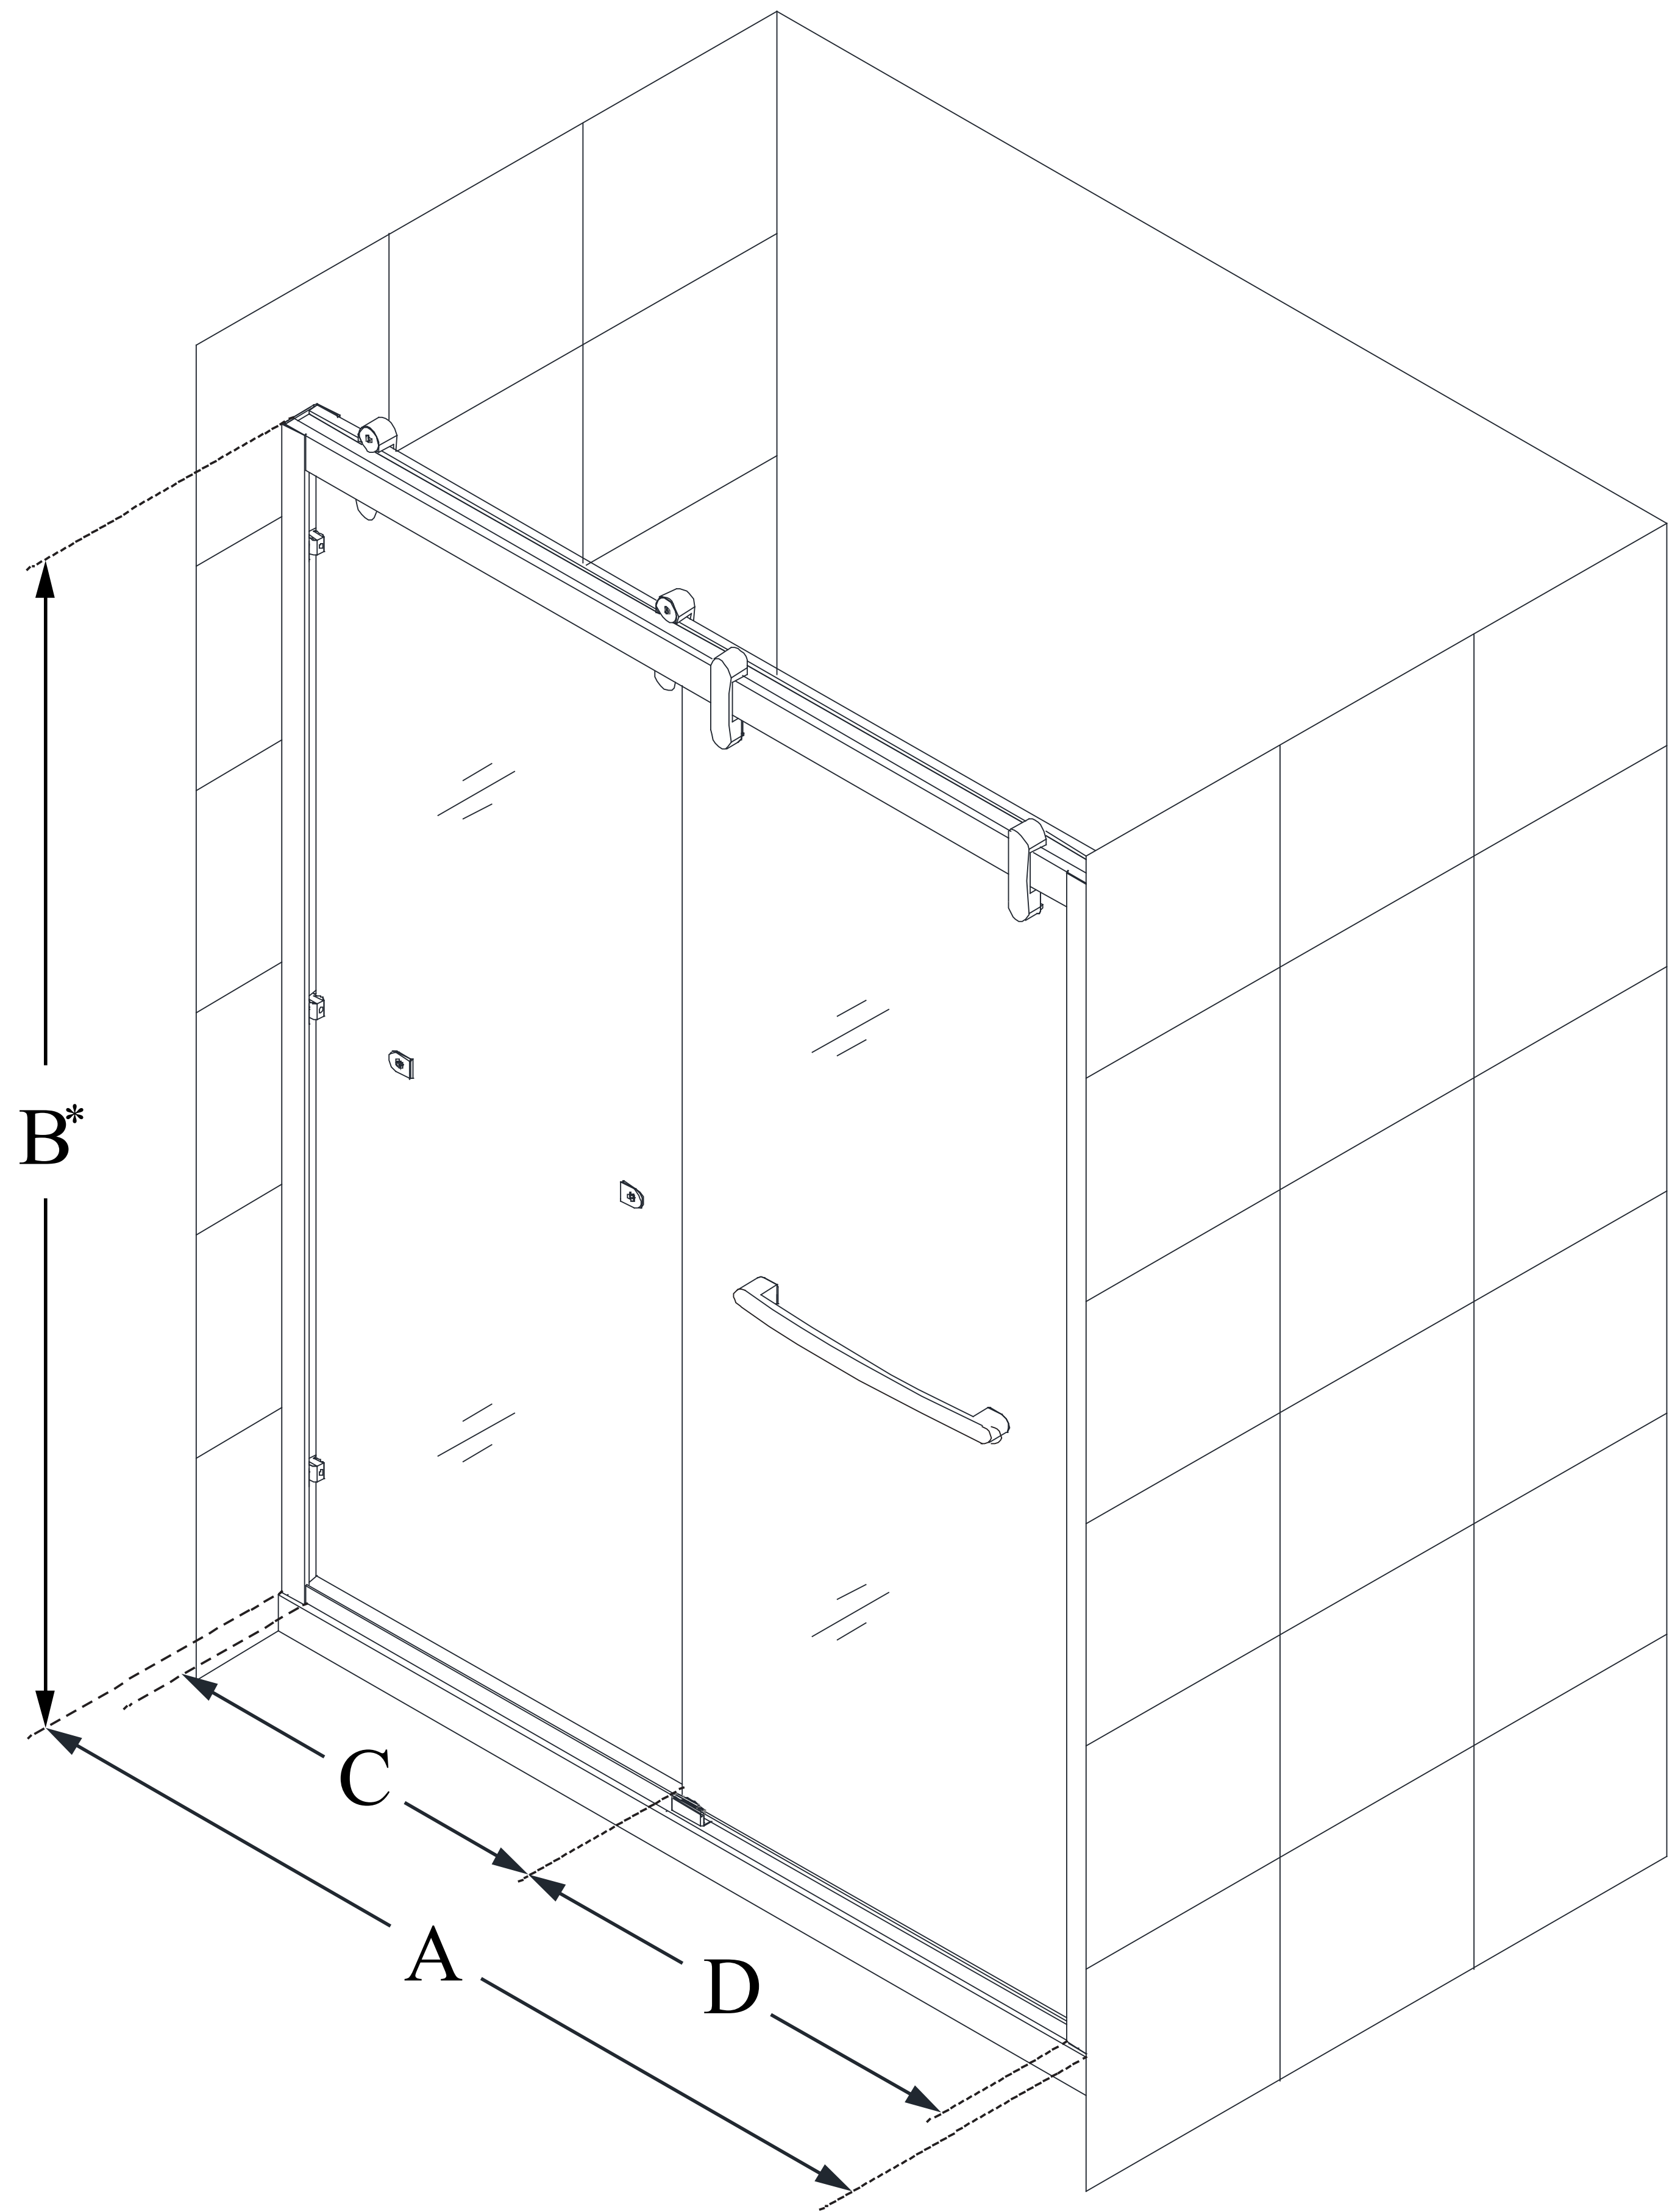

## CAVALIER

DreamLine Cavalier 56-60 in. W  
x 77 3/8 in. H Frameless Bypass  
Sliding Shower Door

**BYPASS DOOR**

### CONFIGURATION DIMENSIONS:

**A: 56 - 60 in.**

MODEL WIDTH

**B: 76 in. (77 3/8 in. to top of rollers)**

MODEL HEIGHT

**C: 23 1/4 - 27 1/4 in.**

ACCESS WIDTH

**D: 30 5/8 in.**

DOOR WIDTH

DreamLine reserves the right to update or modify the hardware or materials pictured without prior notice for the purpose of product improvement and customer satisfaction.