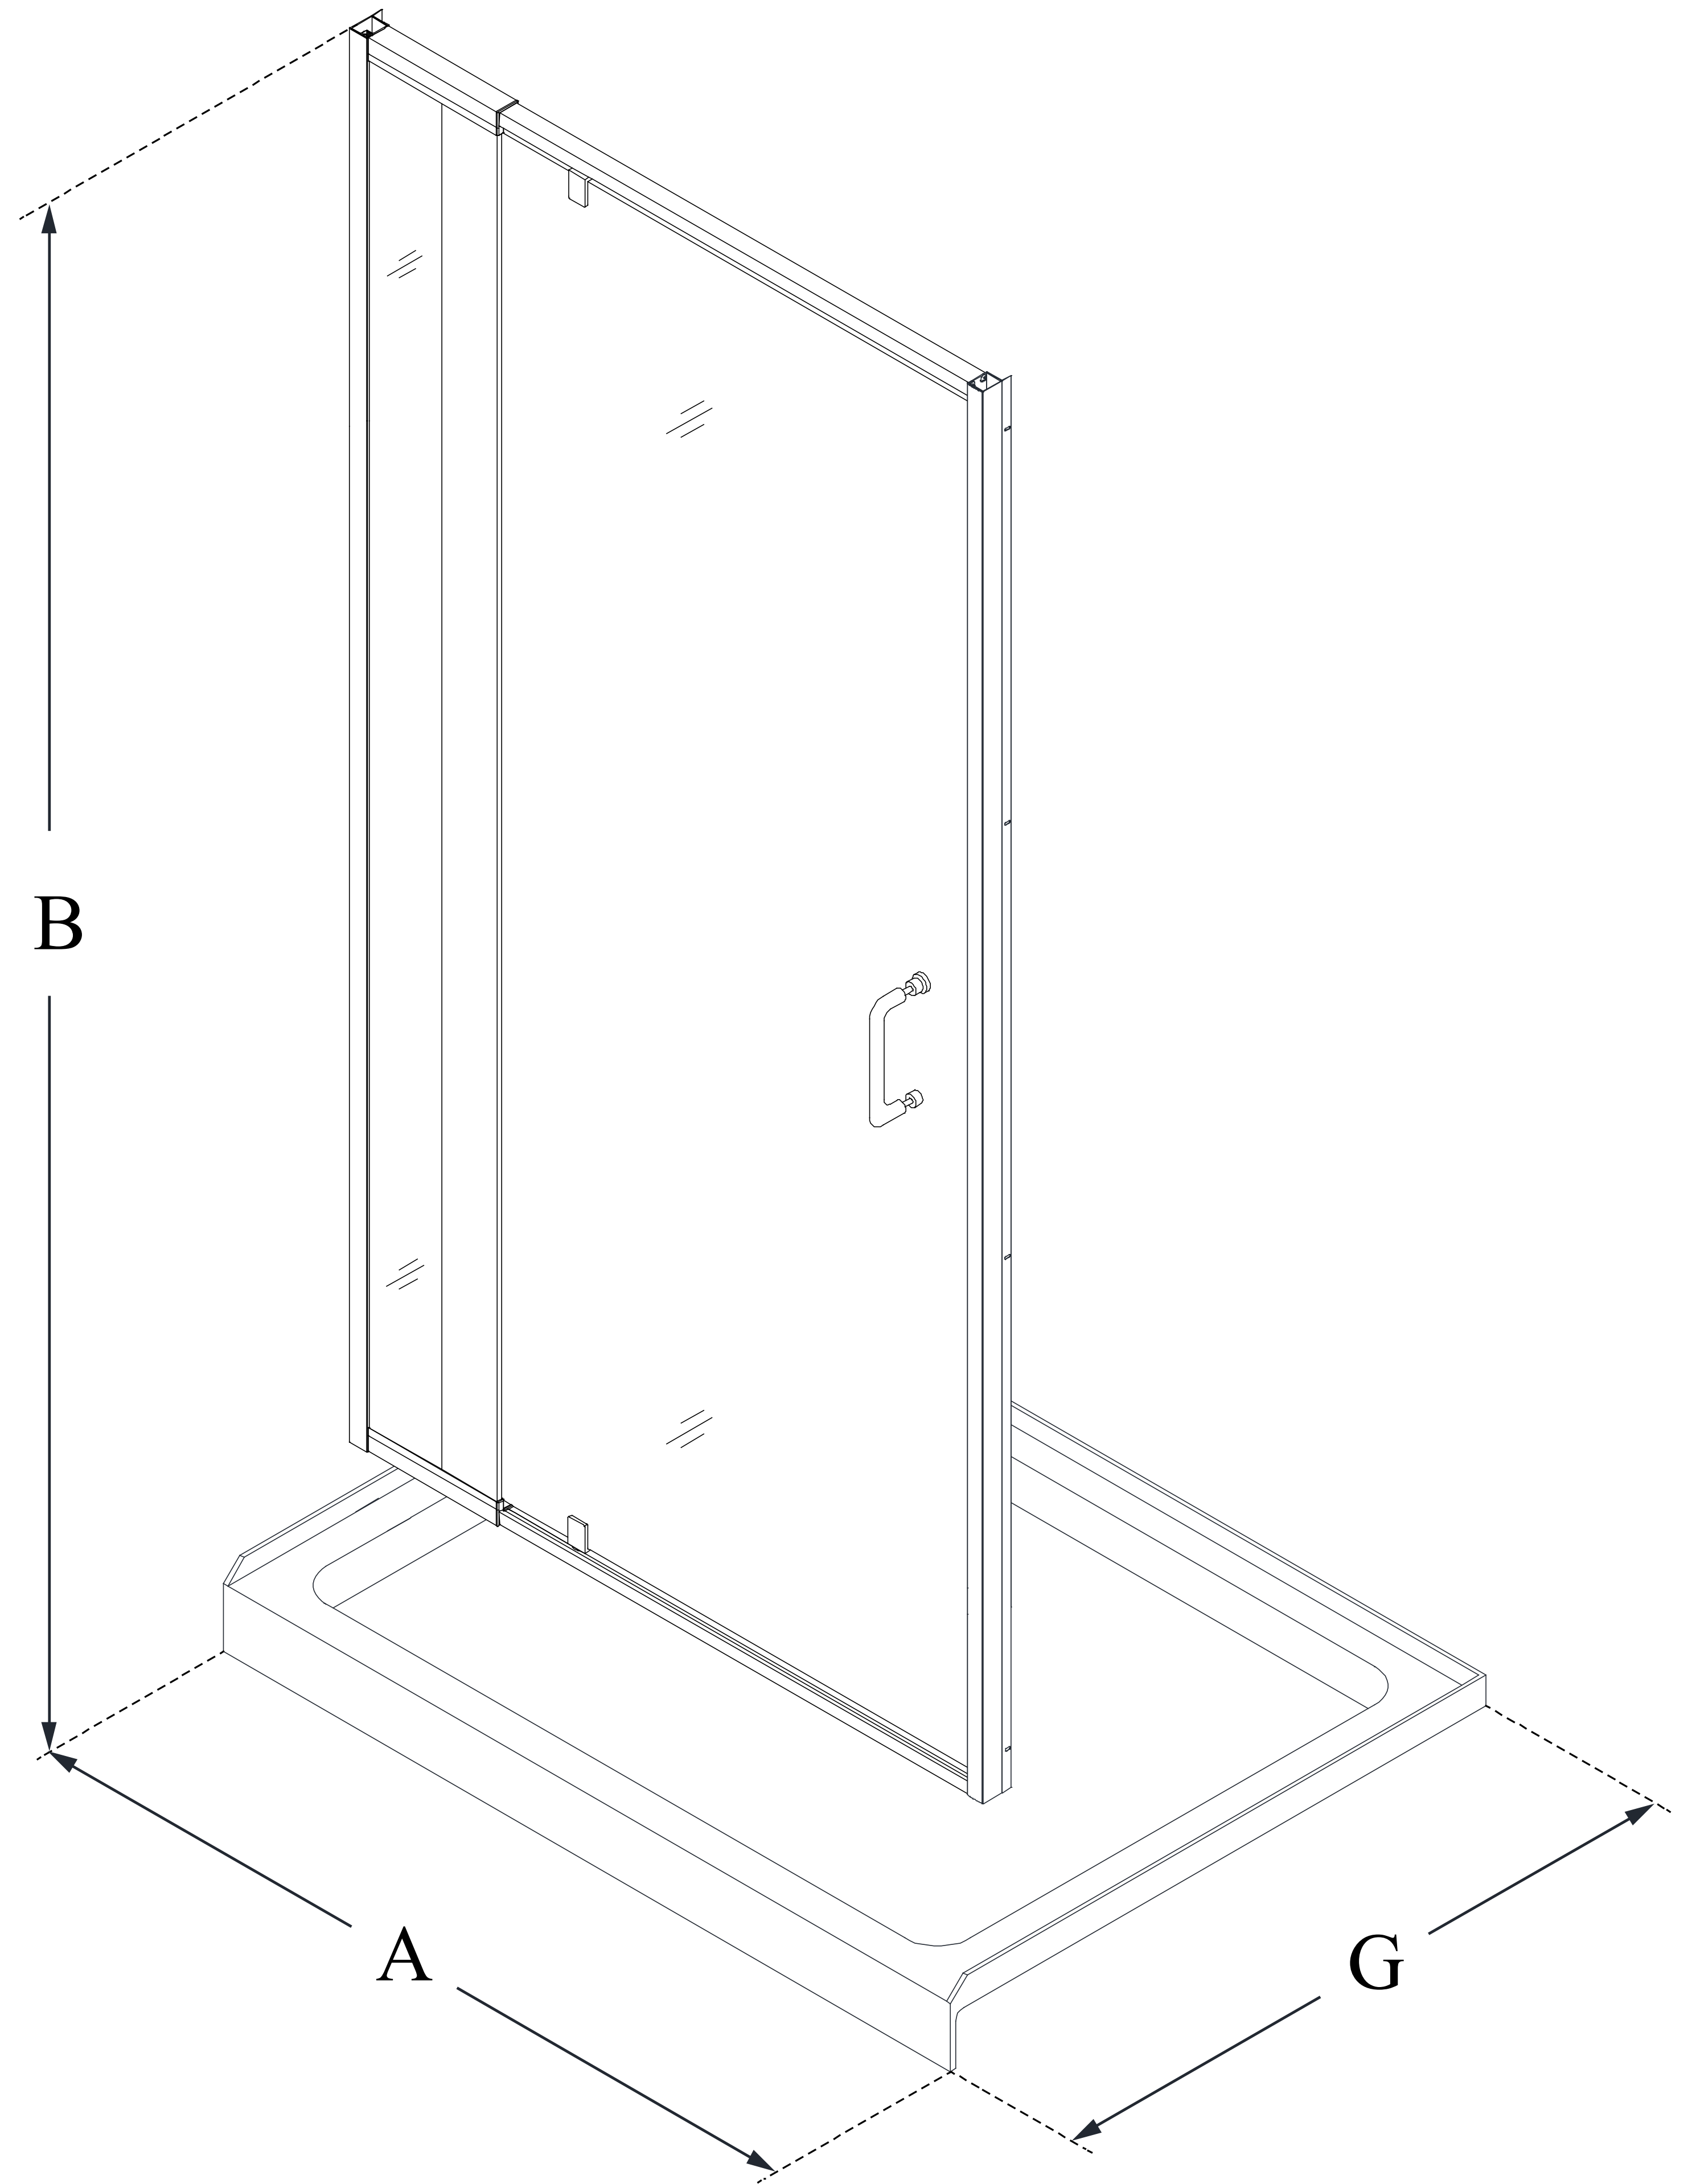

DL-6216

FLEX

DreamLine Flex 36 in. D x 36 in.
W x 74 3/4 in. H Semi-Frameless
Pivot Shower Door and SlimLine
Shower Base Kit

KIT CONTENTS:

- SHOWER DOOR
- SHOWER BASE

CONFIGURATION DIMENSIONS:

A: 36 in.
KIT WIDTH

B: 74 3/4 in.
KIT HEIGHT

G: 36 in.
KIT DEPTH

AVAILABLE DRAIN LOCATIONS:

- CENTER

For precise drain location, please refer to the
included base technical drawing

DreamLine reserves the right to update or modify the hardware or materials pictured
without prior notice for the purpose of product improvement and customer satisfaction.