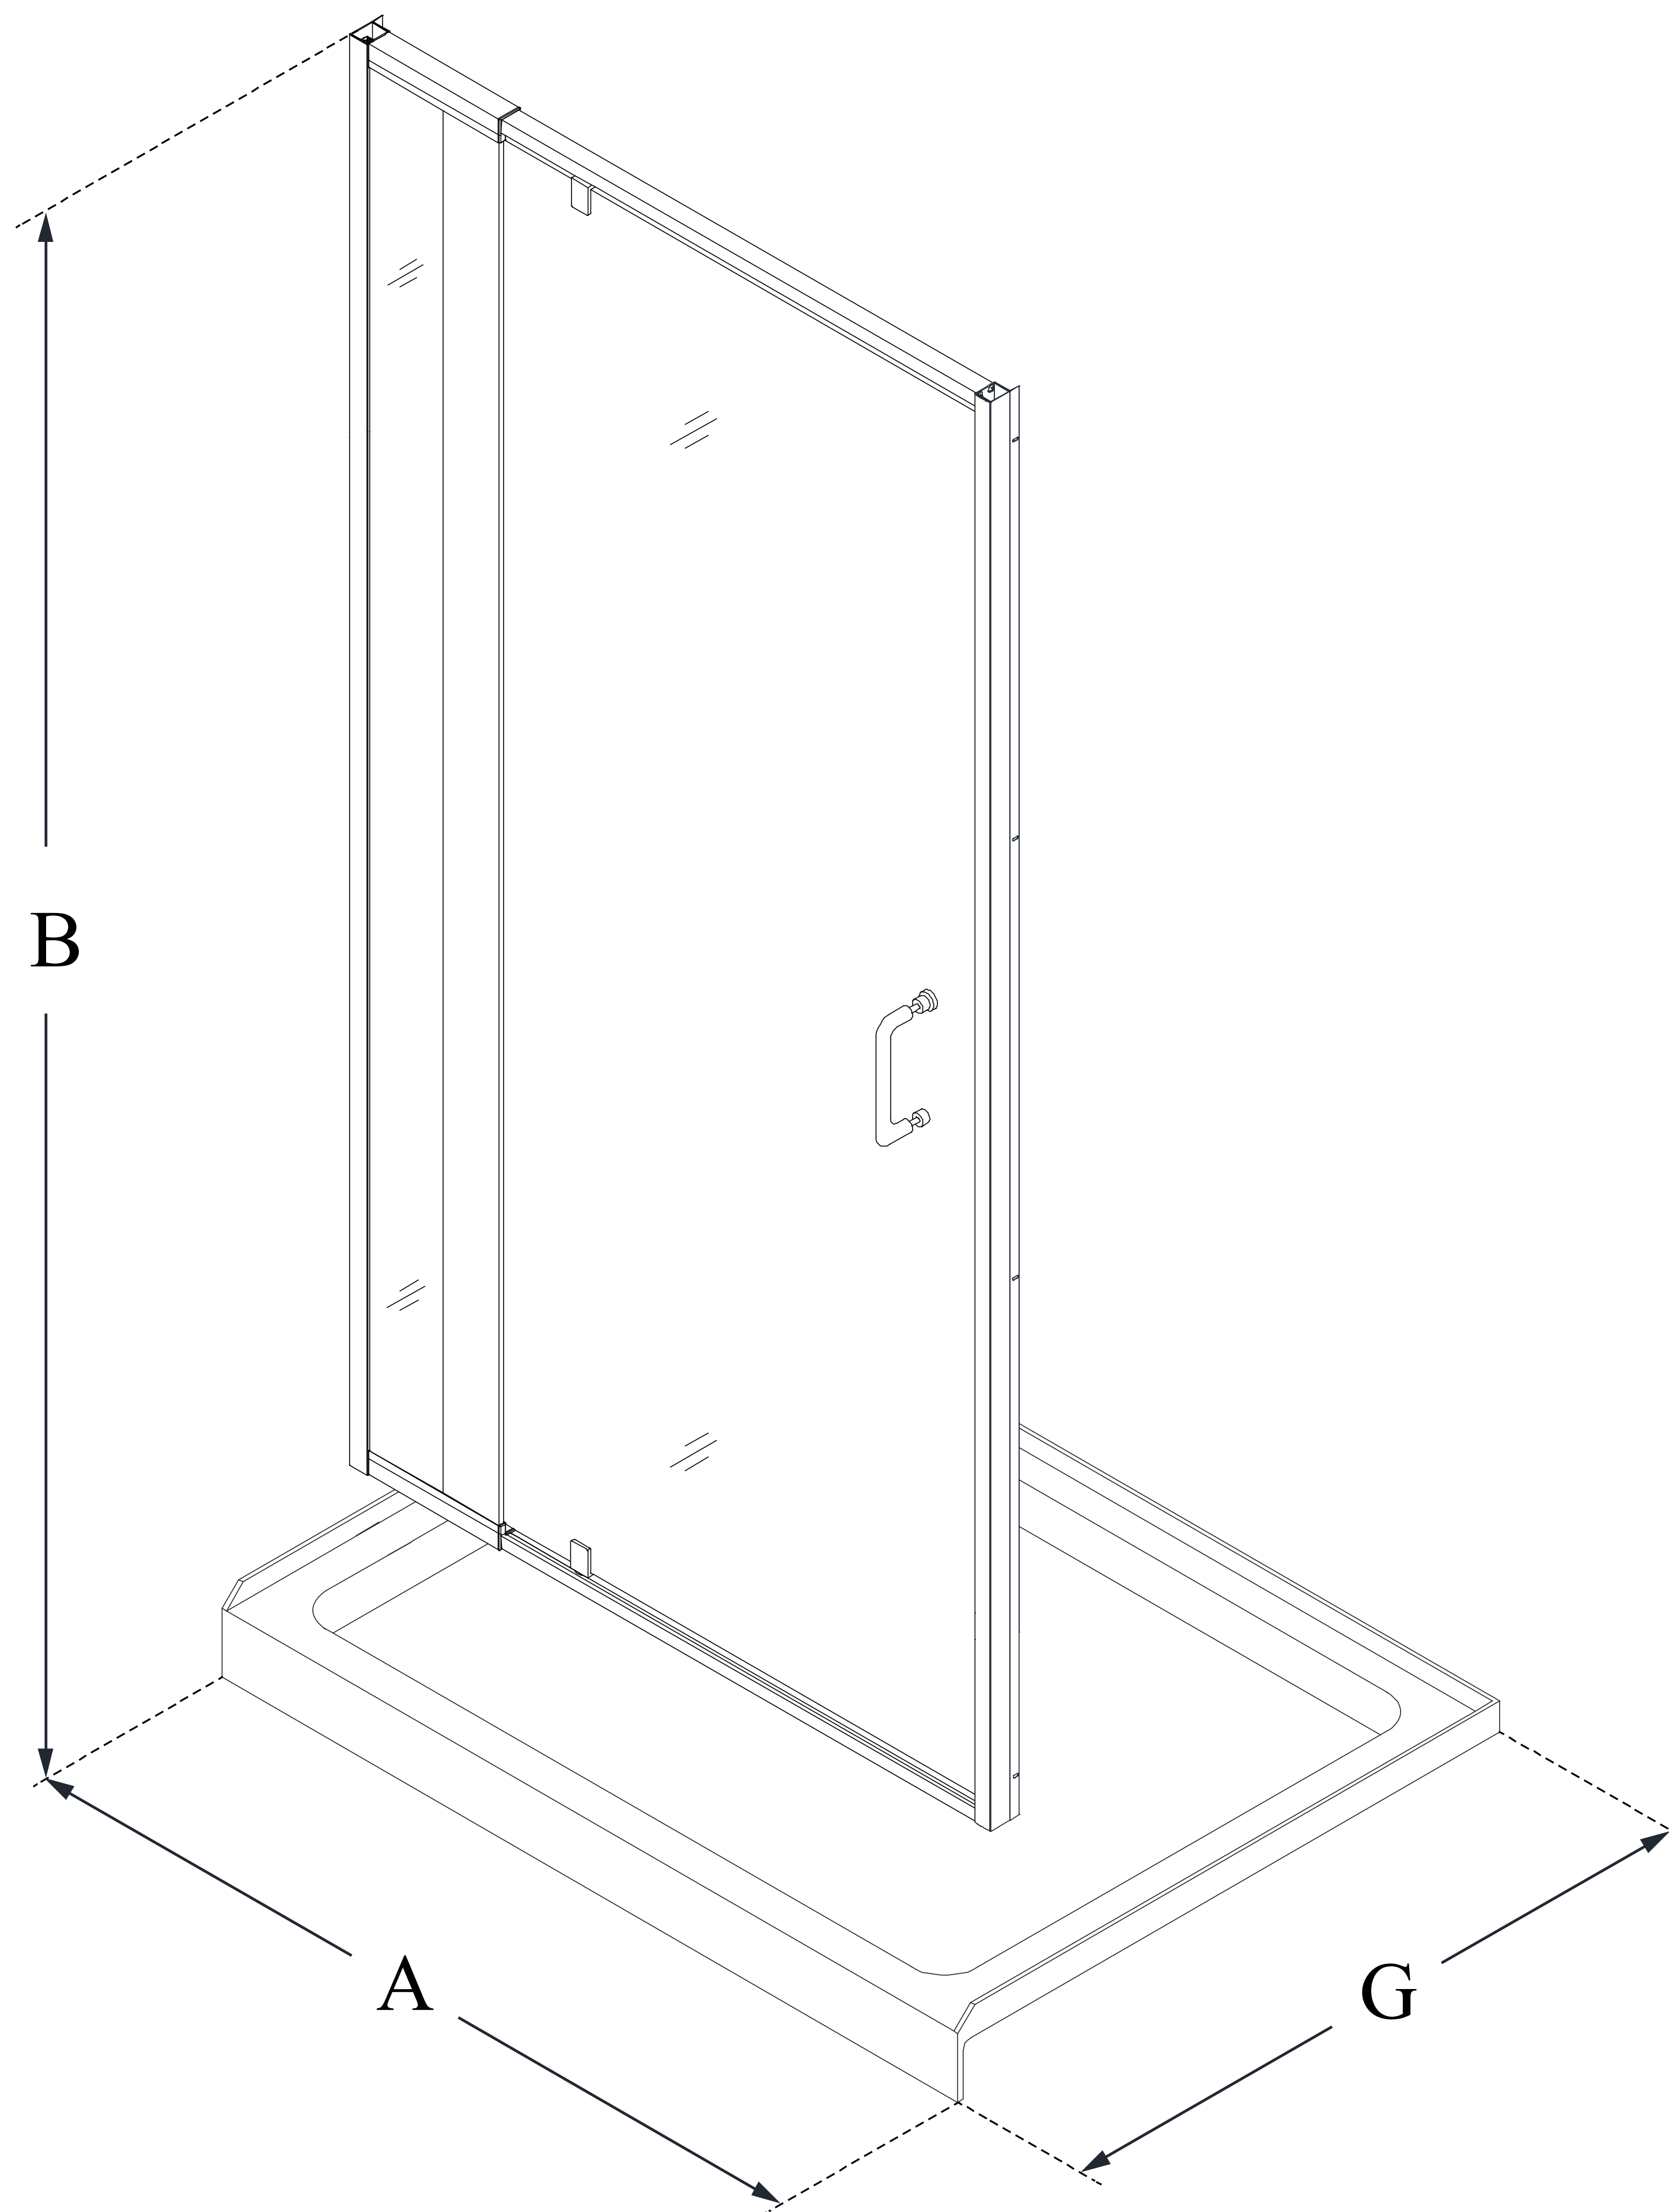

## FLEX

DreamLine Flex 32 in. D x 32 in.  
W x 74 3/4 in. H Semi-Frameless  
Pivot Shower Door and SlimLine  
Shower Base Kit

### KIT CONTENTS:

- SHOWER DOOR
- SHOWER BASE

### CONFIGURATION DIMENSIONS:

**A: 32 in.**  
KIT WIDTH

**B: 74 3/4 in.**  
KIT HEIGHT

**G: 32 in.**  
KIT DEPTH

### AVAILABLE DRAIN LOCATIONS:

- CENTER

For precise drain location, please refer to the  
included base technical drawing

DreamLine reserves the right to update or modify the hardware or materials pictured  
without prior notice for the purpose of product improvement and customer satisfaction.