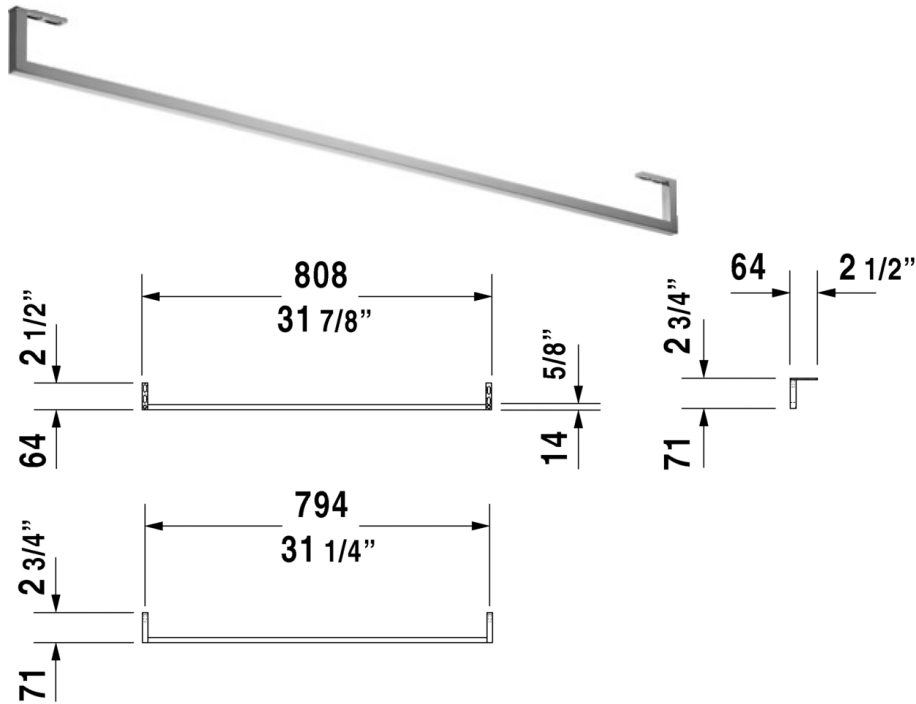

Towel rail # 0030361000

Towel rail	Dimension	Weight	Order number
square tube 1/2", Chrome, for washbasin # 032985, 034285, 035285			
Colors			
10 Chrome			
Variant			
		1 lb	0030361000

All drawings contain the necessary measurements which are subject to standard tolerances. They are stated in inch & mm and are non-binding. Exact measurements, in particular for customized installation scenarios, can only be taken from the finished ceramic piece.