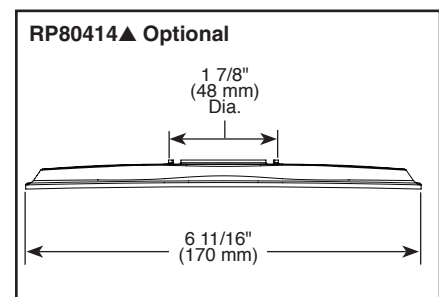

Submitted Model No.: _____

Specific Features: _____

<p>RP72411▲ Grid Strainer Drain less overflow holes</p> 	<p>RP72413▲ Push Button Drain less overflow holes</p>  <p>2 3/4" (70 mm) Dia.</p>	<p>RP81627▲ Push Button Drain less overflow holes</p>  <p>1 5/8" (41 mm) Dia.</p>
<p>RP72412▲ Grid Strainer Drain with overflow holes</p> 	<p>RP72414▲ Push Button Drain with overflow holes</p>  <p>2 3/4" (70 mm) Dia.</p>	<p>RP81628▲ Push Button Drain with overflow holes</p>  <p>1 5/8" (41 mm) Dia.</p>