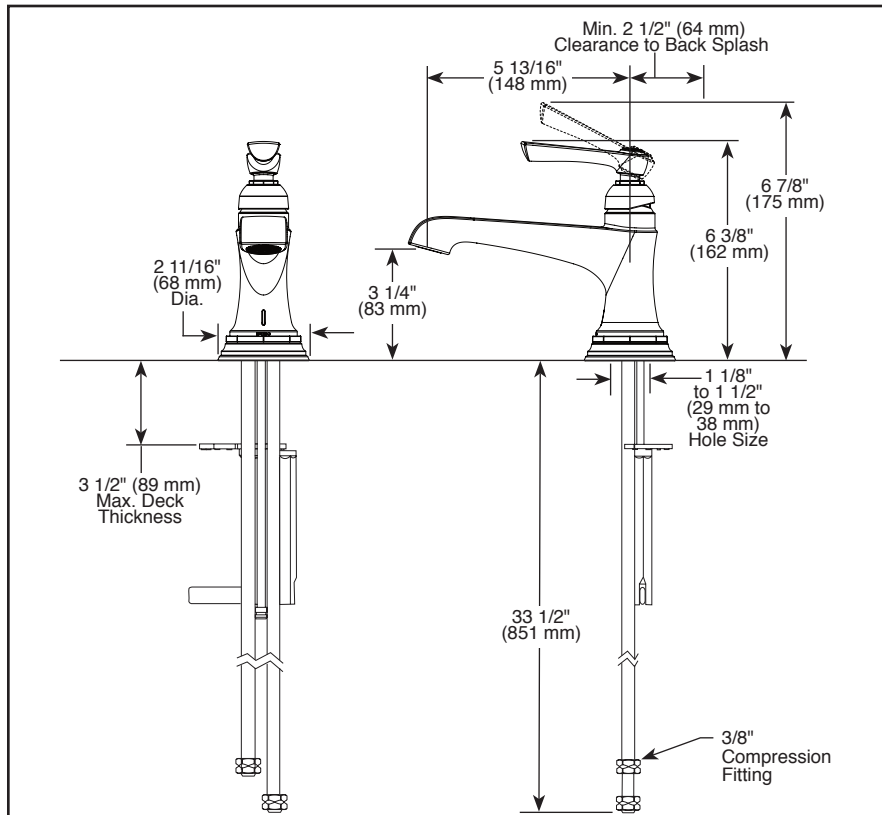

BRIZO®

LAVATORY FAUCET

- Rook™ Collection
- Single Handle Deck Mount

FEATURES:

- SmartTouchPlus™ Technology with TempID

STANDARD SPECIFICATIONS:

- Max flow rate: 1.50 GPM @ 60 PSI, 5.68 L/Min @ 414 kPa
- Max flow rate (ECO models only): 1.20 GPM @ 60 PSI, 4.54 L/Min @ 414 kPa
- One or three hole mount
- Ceramic cartridge
- Spout features hidden water-efficient laminar flow aerator
- Insulator base (included) required when installing on metal sinks
- Must order drain separately and use included plastic tailpiece
- Temperature indicator LED visually indicates the temperature of the water (blue=cold, magenta=warm, red=hot)
- Solid brass fabricated body
- Optional escutcheon available (RP80414)

Submitted Model No.: _____

Specific Features: _____

<p>RP72411▲ Grid Strainer Drain less overflow holes</p> 	<p>RP72413▲ Push Button Drain less overflow holes</p>  <p>2 3/4" (70 mm) Dia.</p>	<p>RP81627▲ Push Button Drain less overflow holes</p>  <p>1 5/8" (41 mm) Dia.</p>
<p>RP72412▲ Grid Strainer Drain with overflow holes</p> 	<p>RP72414▲ Push Button Drain with overflow holes</p>  <p>2 3/4" (70 mm) Dia.</p>	<p>RP81628▲ Push Button Drain with overflow holes</p>  <p>1 5/8" (41 mm) Dia.</p>