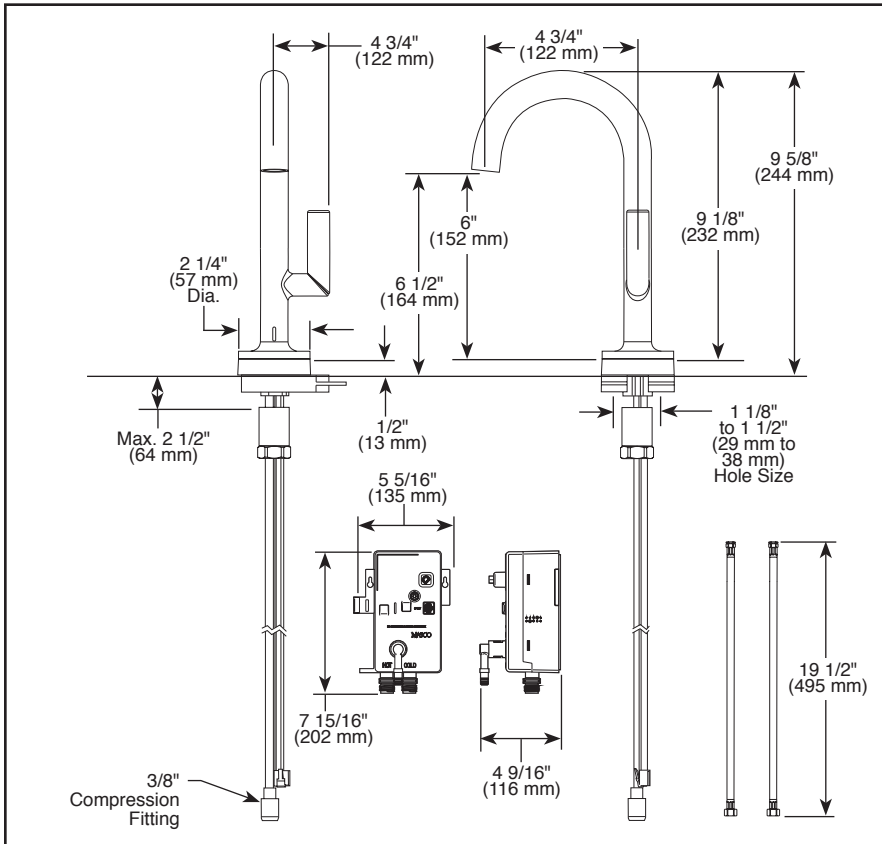

BRIZO®

LAVATORY FAUCET

- Odin™ Collection
- Single Handle Deck Mount

FEATURES:

- SmartTouchPlus™ Technology
- TempIQ™ Temperature Sensing Technology

STANDARD SPECIFICATIONS:

- Max flow rate: 1.50 GPM @ 60 PSI, 5.68 L/Min @ 414 kPa, with two flow options for cold water
- Max flow rate (ECO models only): 1.20 GPM @ 60 PSI, 4.54 L/Min @ 414 kPa with two flow options for cold water
- One hole mount
- Spout features hidden water-efficient laminar flow aerator
- Temperature indicator LED visually indicates the temperature of the water (blue=cold, magenta=warm, red=hot)
- Electronic proportioning valve for controlling water flow and temperature
- Optional (included) insulator base required for metallic sinks
- Must order drain separately and use included plastic tailpiece

Submitted Model No.: _____

Specific Features: _____

<p>RP72411▲ Grid Strainer Drain less overflow holes</p>	<p>RP72413▲ Push Button Drain less overflow holes</p> <p>2 3/4" (70 mm) Dia.</p>	<p>RP81627▲ Push Button Drain less overflow holes</p> <p>1 5/8" (41 mm) Dia.</p>
<p>RP72412▲ Grid Strainer Drain with overflow holes</p>	<p>RP72414▲ Push Button Drain with overflow holes</p> <p>2 3/4" (70 mm) Dia.</p>	<p>RP81628▲ Push Button Drain with overflow holes</p> <p>1 5/8" (41 mm) Dia.</p>