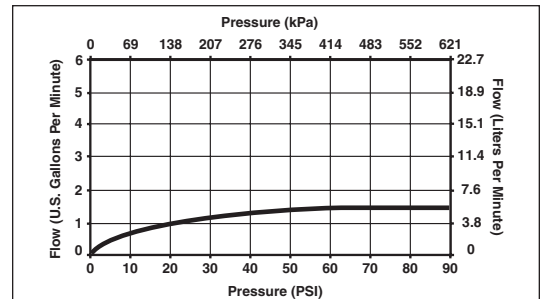

COMPLIES WITH:

- ASME A112.18.1 / CSA B125.1
- ASME A112.18.2 / CSA B125.2
- Indicates compliance to ICC/ANSI A117.1
- EPA WaterSense®
- Verified compliant with 0.25% weighted average Pb content regulations
- ASSE 1070 temperature limiting