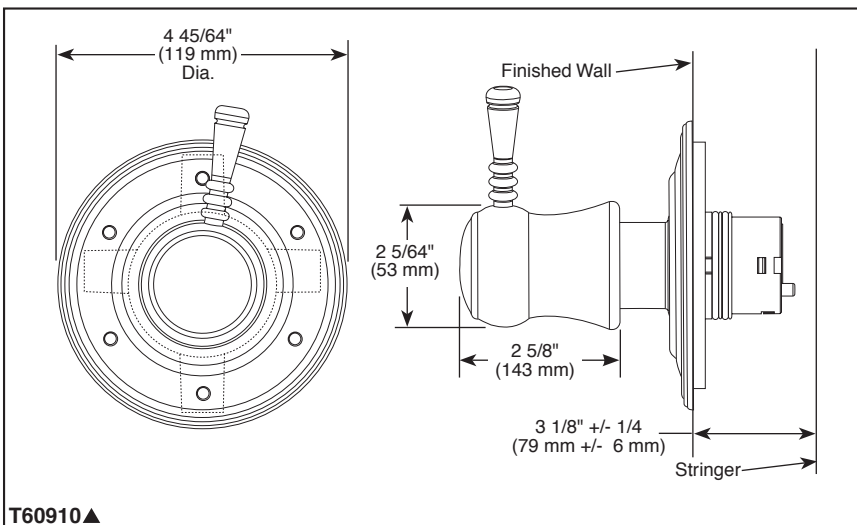

## CUSTOM SHOWER DIVERTER

- Traditional Collection
- Three Function Diverter Trim (T60810)
- Six Function Diverter Trim (T60910)

Submitted Model No.: \_\_\_\_\_

Specific Features: \_\_\_\_\_

▲ Designate proper finish suffix