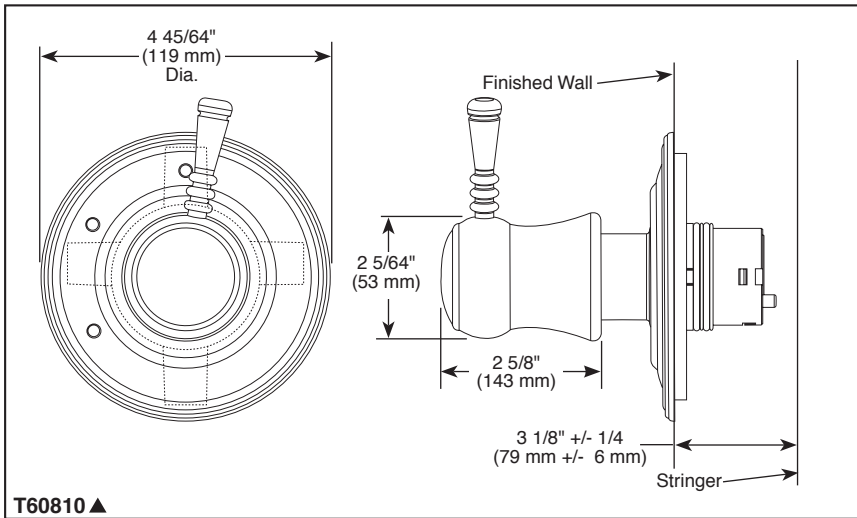

## CUSTOM SHOWER DIVERTER

- Traditional Collection
- Three Function Diverter Trim (T60810)
- Six Function Diverter Trim (T60910)

Submitted Model No.: \_\_\_\_\_

Specific Features: \_\_\_\_\_

▲ Designate proper finish suffix