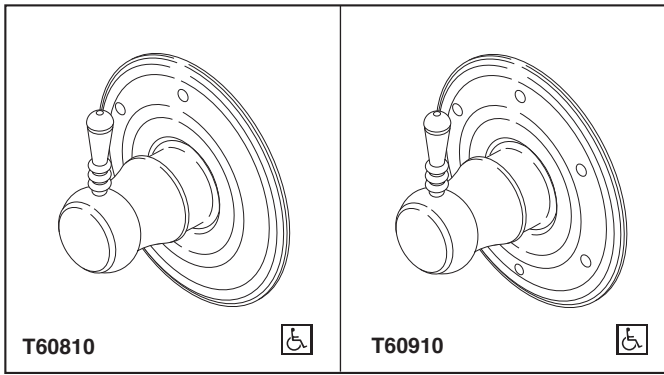

## CUSTOM SHOWER DIVERTER

- Traditional Collection
- Three Function Diverter Trim (T60810)
- Six Function Diverter Trim (T60910)

Submitted Model No.: \_\_\_\_\_

Specific Features: \_\_\_\_\_

▲ Designate proper finish suffix