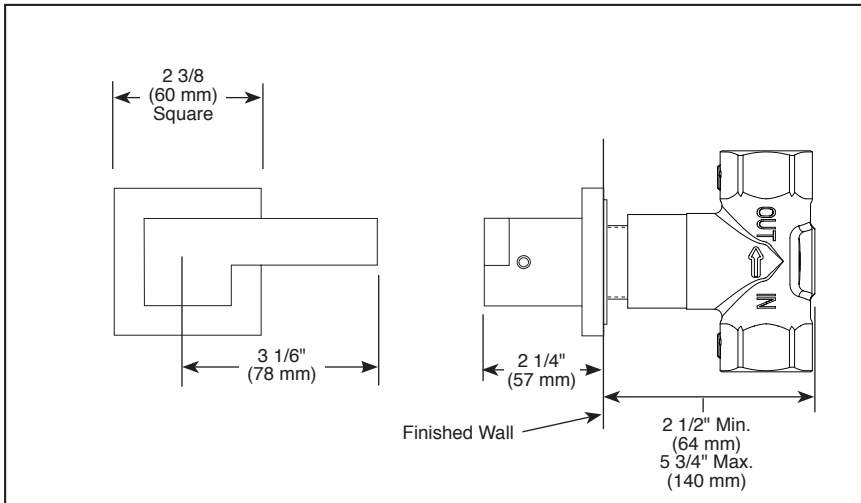

## SENSORI® CUSTOM SHOWER TRIM

- Siderna® Collection
- Volume Control Trim

Submitted Model No.: \_\_\_\_\_

Specific Features: \_\_\_\_\_

▲ Designate proper finish suffix

### STANDARD SPECIFICATIONS

- Must also order R35600 Rough-In.
- 90° handle rotation controls volume only.
- Volume controls are required for every outlet and every set of body sprays (up to 9.10 gpm @ 60 PSI).
- All parts are replaceable from the front.
- Adjusts for wall thickness variations.
- Recommended working pressure of 45-80 PSI.
- Volume control only; must be used with temperature control device.